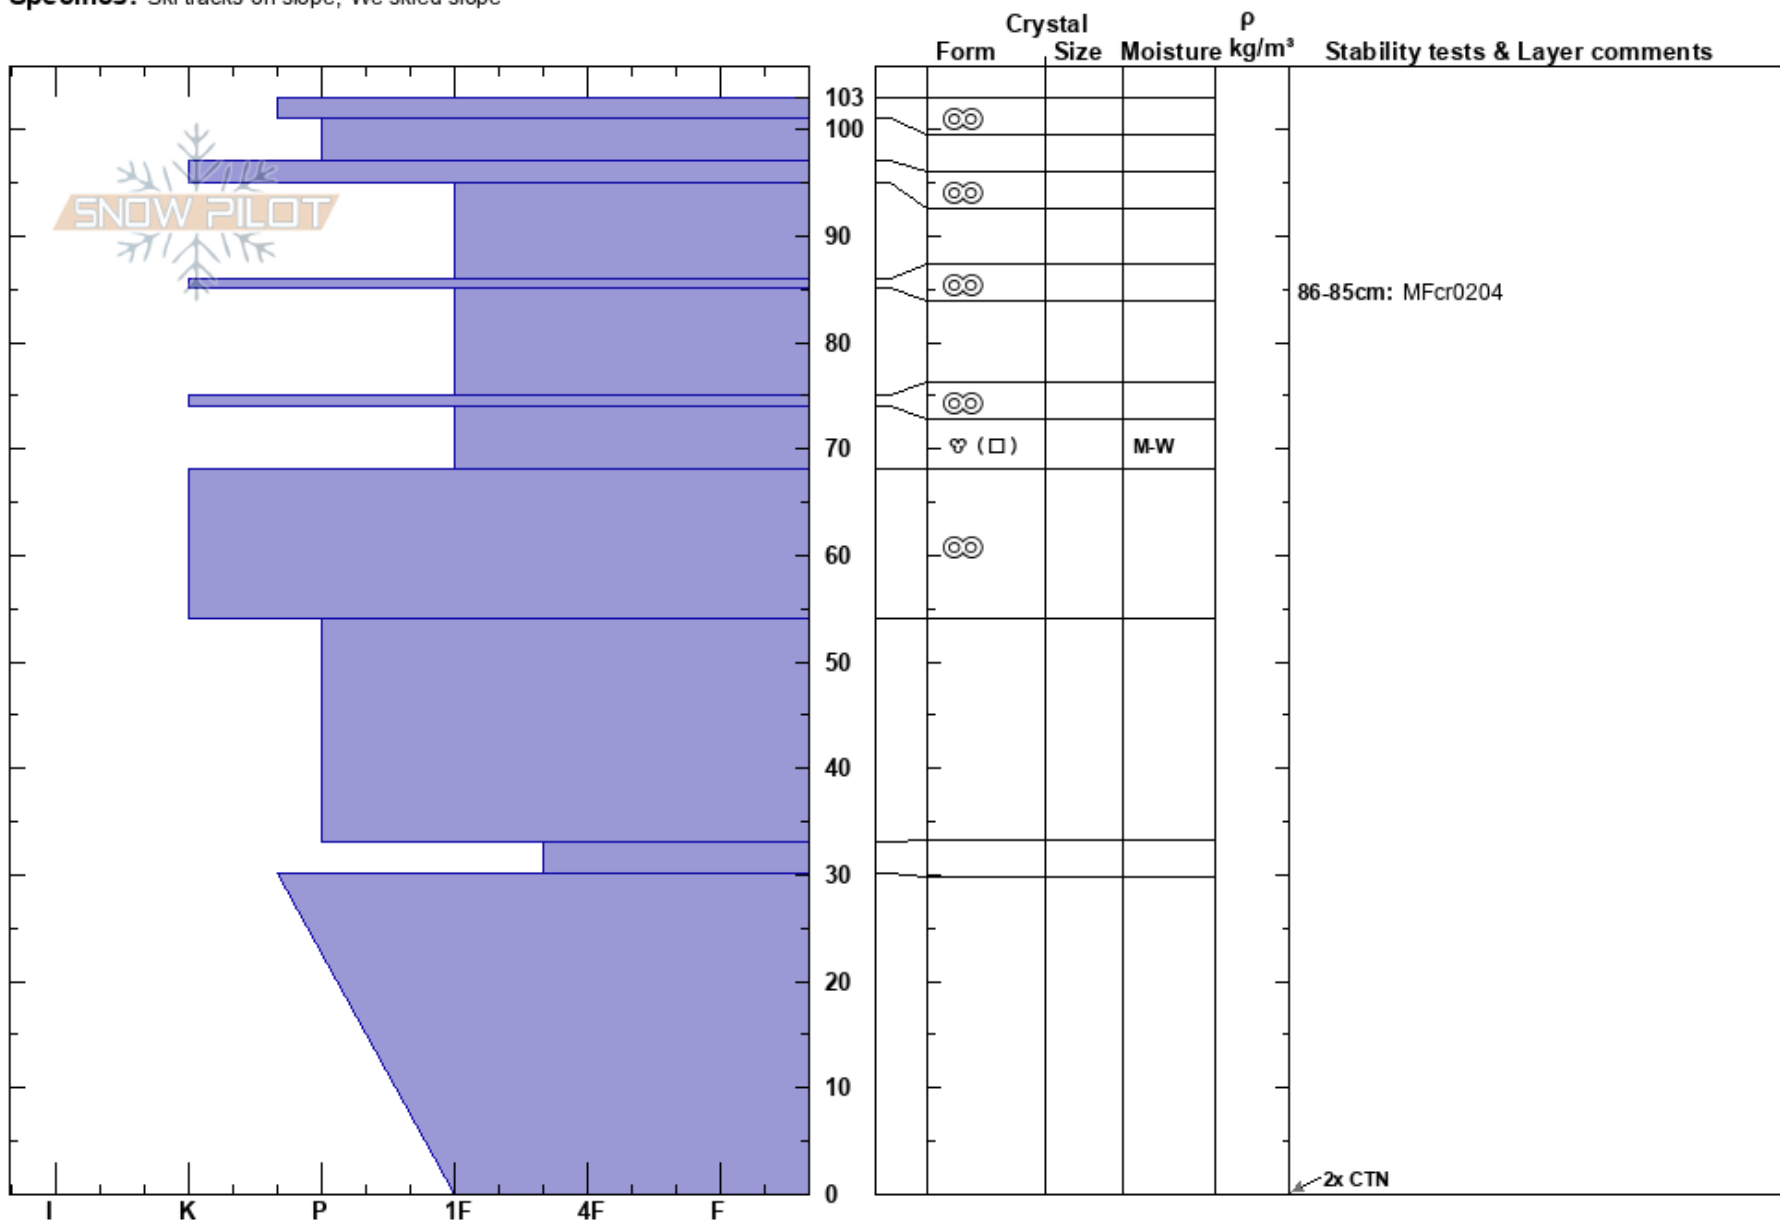

20190227 HappoS AST2 Camille Logeay-Hattori
 HAKUBA 27/02/2019 - 11:05
 Japan
Elevation: 1895 m
Aspect: SE
Specifics: Ski tracks on slope; We skied slope

Stability: Very Good **HS:** 103
Air Temperature: -7°C **PF:** 0 **86-85cm:** MFcr0204
Sky Cover: BKN **PS:** 0
Precipitation: NO
Wind: N Light Breeze

Notes: Out of range result on CT, SC down 20 on MF.