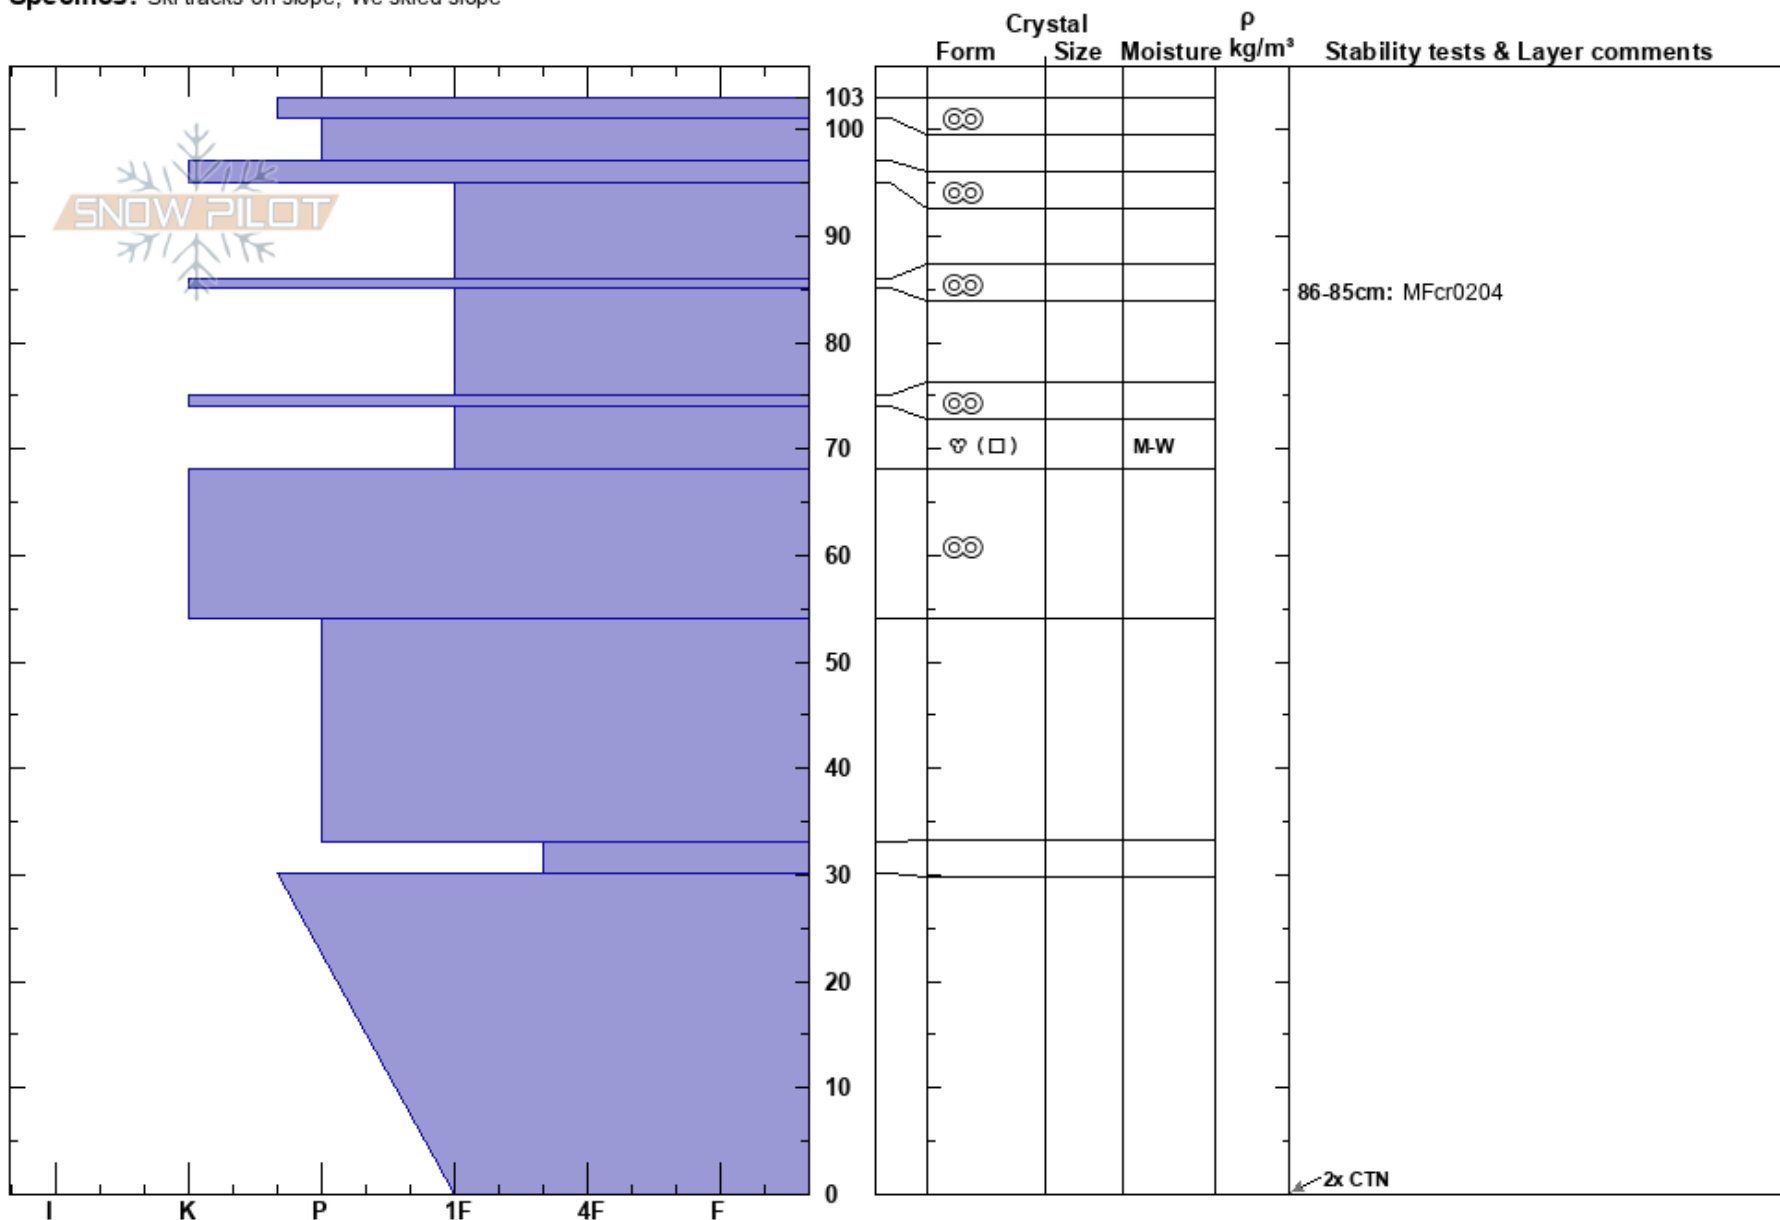

20190227 HappoS AST2 Camille Logeay-Hattori
 HAKUBA 27/02/2019 - 11:05
 Japan Co-ord: 36.69317N, 137.79374E
 Elevation: 1895 m Slope Angle: 25°
 Aspect: SE Wind Loading:
 Specifics: Ski tracks on slope; We skied slope

Stability: Very Good HS: 103 Layer Notes:
 Air Temperature: -7°C PF: 0 86-85cm: MFcr0204
 Sky Cover: BKN PS: 0
 Precipitation: NO
 Wind: N Light Breeze

Notes: Out of range result on CT, SC down 20 on MF.