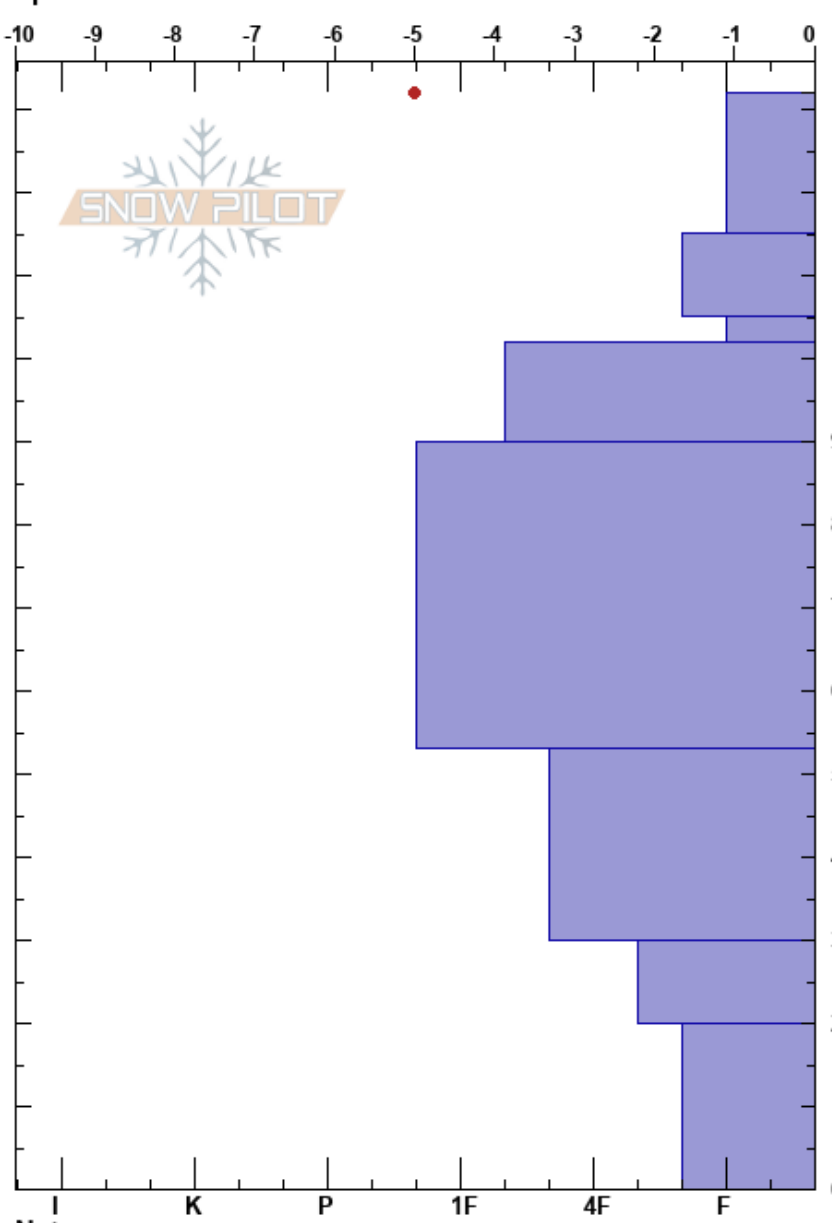

Mt Ellis N Ridge
 Gallatin Range-N
 MT
 Elevation: 7760 ft
 Aspect: 70°
 Specifics:

Alex Marienthal
 02/27/2021 - 9:35am
 Co-ord: 45.58451N, -110.95823W
 Slope Angle: 25°
 Wind Loading: previous

Stability: Fair
 Air Temperature: -7°C
 Sky Cover: SCT
 Precipitation: NO
 Wind: Calm
 HS: 132
 PF: 35
 PS: 20
 20-0cm: Problematic layer

Depth (cm)	Crystal		Moisture	ρ kg/m ³	Stability tests & Layer comments
	Form	Size			
132					
120	*	0.5-1			
110	/				
100	□	0.5			← ECTN8 @105cm
90	/ (●)	0.3-0.5			
80					
70	⊖	0.3-0.5			
60					
50					
40	□	1-2			
30					
20	□	2			← ECTP27 @20cm ← PST30/120 (End) @20cm ← PST27/120 (End) @20cm
10	^	4-6			
0					← ECTX ECTP 32&38 @ 20