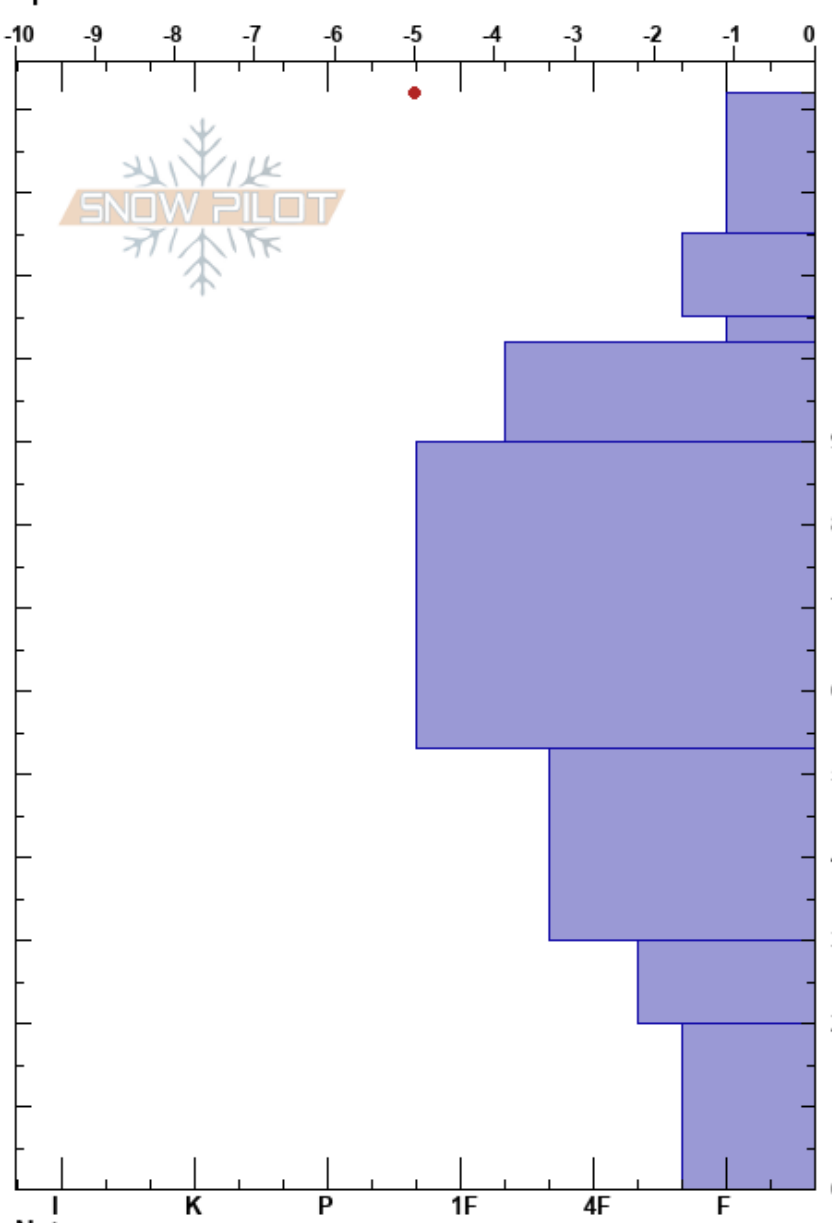

Mt Ellis N Ridge  
 Gallatin Range-N  
 MT  
 Elevation: 7760 ft  
 Aspect: 70°  
 Specifics:

Alex Marienthal  
 02/27/2021 - 9:35am  
 Co-ord: 45.58451N, -110.95823W  
 Slope Angle: 25°  
 Wind Loading: previous

Stability: Fair  
 Air Temperature: -7°C  
 Sky Cover: SCT  
 Precipitation: NO  
 Wind: Calm  
 HS: 132  
 PF: 35  
 PS: 20  
 20-0cm: Problematic layer

Height (cm)	Crystal		Moisture	$\rho$ kg/m <sup>3</sup>	Stability tests & Layer comments
	Form	Size			
132					
120	*	0.5-1			
110	/				
100	□	0.5			← ECTN8 @105cm
90	/ (•)	0.3-0.5			
80					
70	⊖	0.3-0.5			
60					
50					
40	□	1-2			
30					
20	□	2			← ECTP27 @20cm ← PST30/120 (End) @20cm ← PST27/120 (End) @20cm
10	^	4-6			
0					← ECTX ECTP 32&38 @ 20