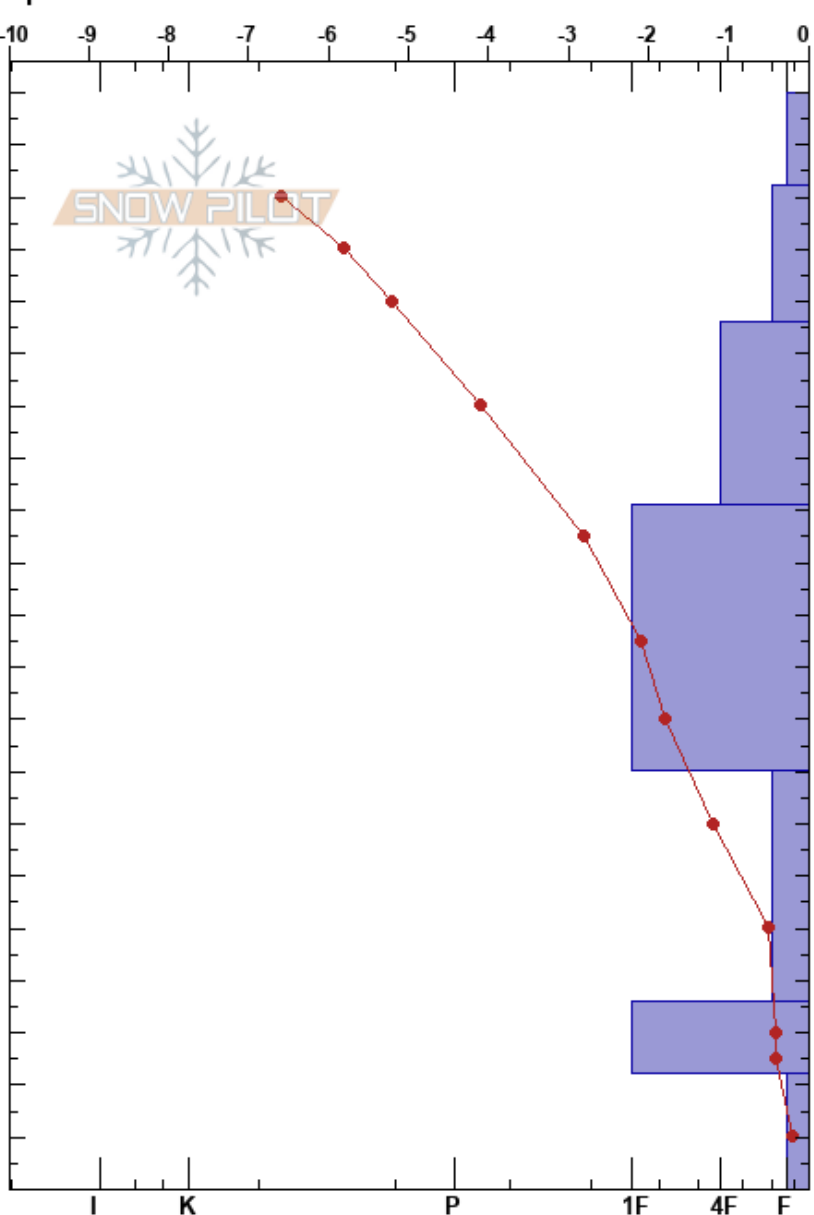

Thomas Fork in Neffs
 Central Wasatch
 UT
 Elevation: 8580 ft
 Aspect: NW
 Specifics:

Bertram Koelsch
 02/26/2021 - 4:00pm
 Co-ord: 40.65848N, -111.75075W
 Slope Angle: 27°
 Wind Loading:

Stability:
 Air Temperature: -6.2°C
 Sky Cover: OVC
 Precipitation: NO
 Wind: Light Breeze

HS:210

Layer Notes:

36-22cm: Problematic layer

Elevation (m)	Crystal		Moisture	ρ kg/m ³	Stability tests & Layer comments
	Form	Size			
210					
200	/	1.5			
190					
180	•	1			
170					
160					
150	☉	1.5			
140					
130					
120					
110	☉	1.5			
100					
90					
80					
70					
60	☉	1.5-2.5			
50					
40					
30	☉	2			
20					
10	☐	2.5			
0					ECTX