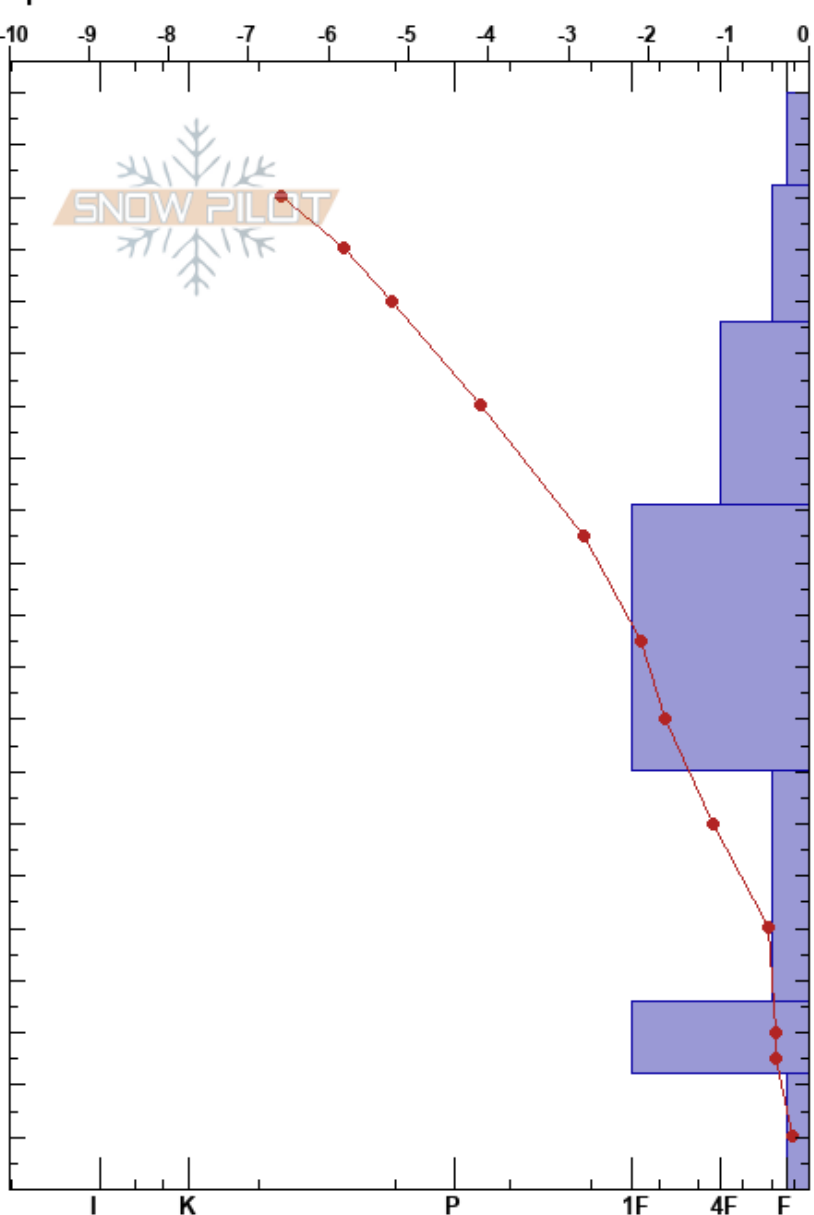

Thomas Fork in Neffs
 Central Wasatch
 UT
 Elevation: 8580 ft
 Aspect: NW
 Specifics:

Bertram Koelsch
 02/26/2021 - 4:00pm
 Co-ord: 40.65848N, -111.75075W
 Slope Angle: 27°
 Wind Loading:

Stability:
 Air Temperature: -6.2°C
 Sky Cover: OVC
 Precipitation: NO
 Wind: Light Breeze

HS:210

Layer Notes:

36-22cm: Problematic layer

Elev (m)	Crystal		Moisture	ρ kg/m ³	Stability tests & Layer comments
	Form	Size			
210					
200	/	1.5			
180	•	1			
150	⊖	1.5			
110	⊖	1.5			
60	⊖	1.5-2.5			
30	⊖	2			
10	□	2.5			