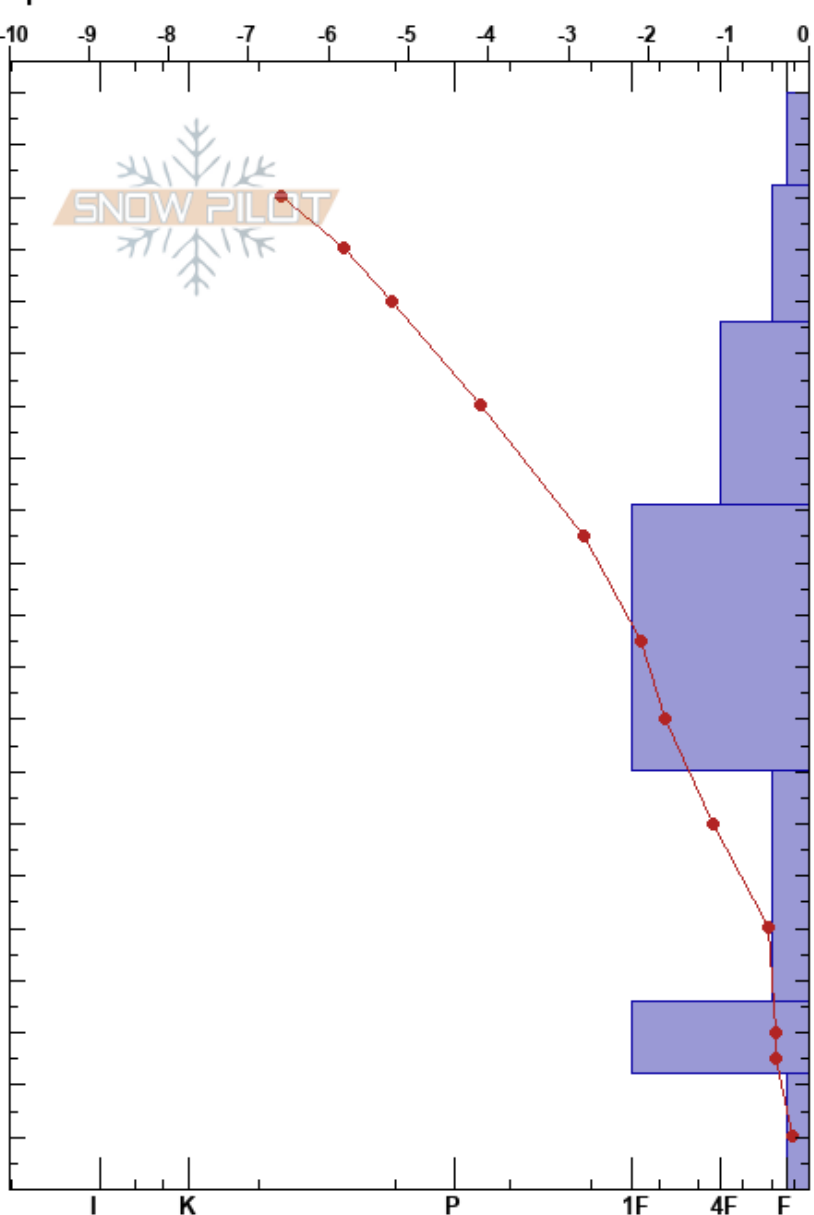

Thomas Fork in Neffs  
 Central Wasatch  
 UT  
 Elevation: 8580 ft  
 Aspect: NW  
 Specifics:

Bertram Koelsch  
 02/26/2021 - 4:00pm  
 Co-ord: 40.65848N, -111.75075W  
 Slope Angle: 27°  
 Wind Loading:

Stability:  
 Air Temperature: -6.2°C  
 Sky Cover: OVC  
 Precipitation: NO  
 Wind: Light Breeze

HS:210

Layer Notes:

36-22cm: Problematic layer

Elevation (m)	Crystal		Moisture	$\rho$ kg/m <sup>3</sup>	Stability tests & Layer comments
	Form	Size			
210					
200	/	1.5			
190					
180	•	1			
170					
160					
150	☉	1.5			
140					
130					
120					
110	☉	1.5			
100					
90					
80					
70					
60	☉	1.5-2.5			
50					
40					
30	☉	2			
20					
10	☐	2.5			
0					ECTX