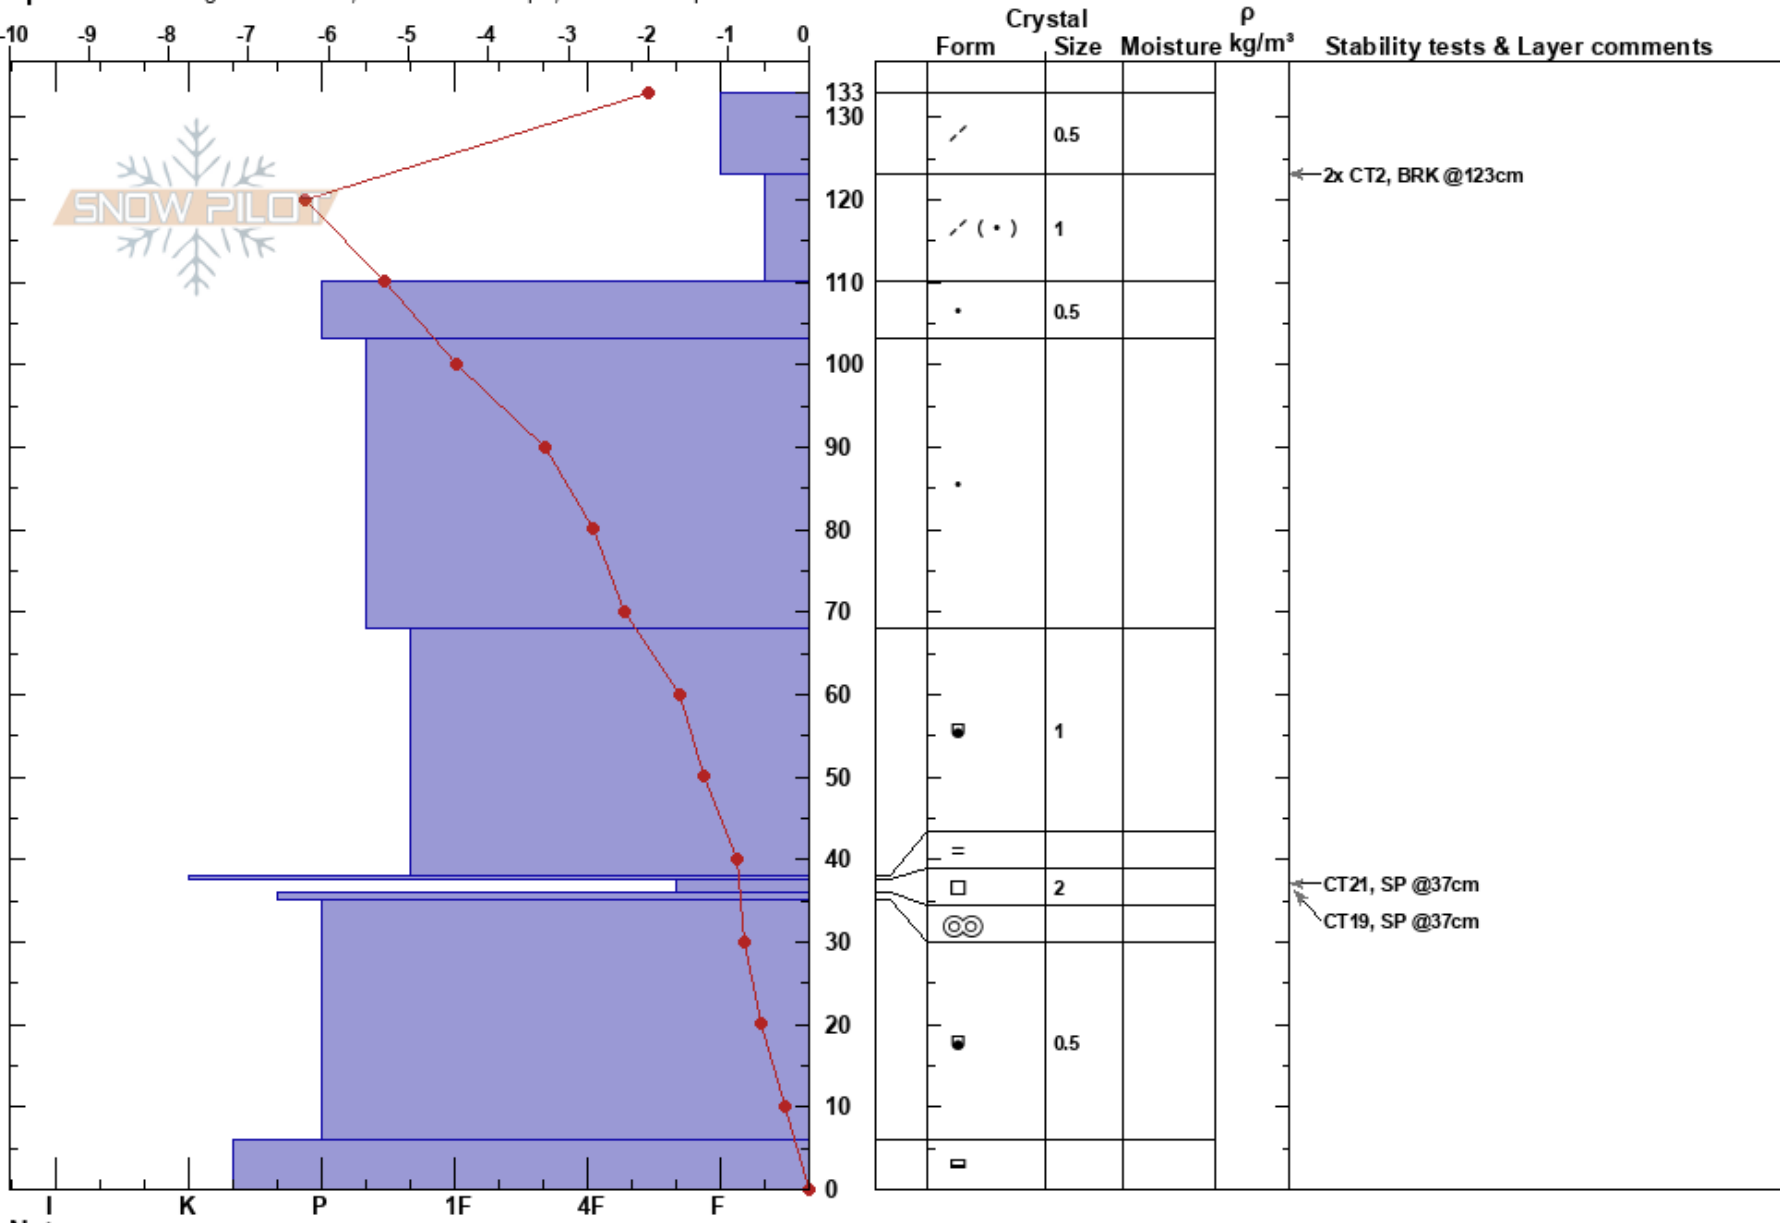

Head Wall 3
 Craigieburn Range
 New Zealand
 Elevation: 1920 m
 Aspect: 20°

Jack Saunders
 29/07/2017 - 11:15
 Co-ord: -43.27408N, 171.62597W
 Slope Angle: 29°
 Wind Loading: no

Stability: **HS: 133**
 Air Temperature: **PF: 15** 37.5-36cm: Problematic layer
 Sky Cover: CLR
 Precipitation: NO
 Wind: Calm

Specifics: Pit dug in a Ski Area; Ski tracks on slope; We skied slope

Notes: