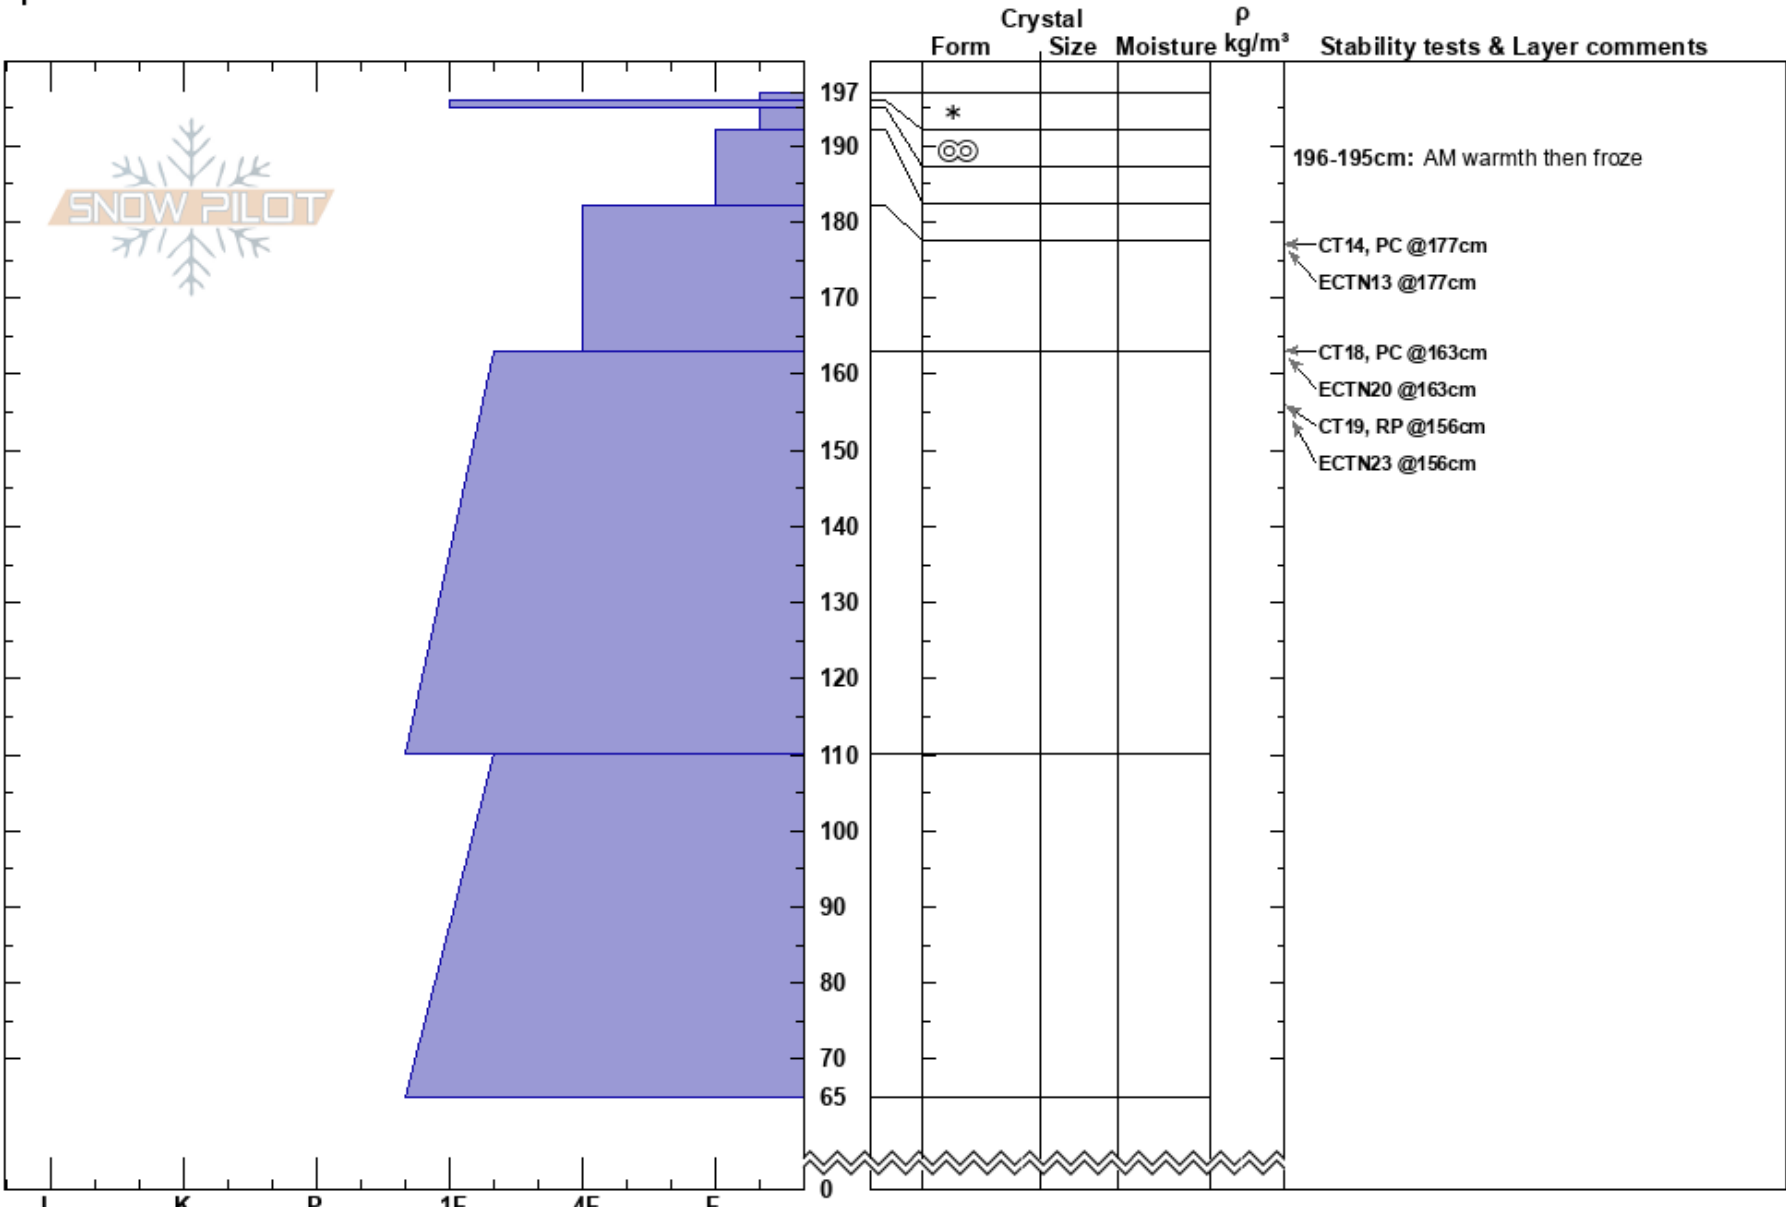

20210222LostTrailBC
 Bitterroot
 MT
 Elevation: 7589 ft
 Aspect: 84°
 Specifics:

Geoff Fast
 02/22/2021 - 10:30am
 Co-ord: 45.70688N, -113.97377W
 Slope Angle: 37°
 Wind Loading: no

Stability: **HS: 197**
 Air Temperature: -2°C **PF: 60** 196-195cm: AM warmth then froze
 Sky Cover: OVC **PS: 35**
 Precipitation: S2
 Wind: NW Light Breeze

Notes: Same location as 2020219LostTrailBC. Warming event occurring, as temps near/exceed freezing for the first time in weeks. However, no cracking or whomping or obvious signs of weakness as snowpack gets stressed by warming.