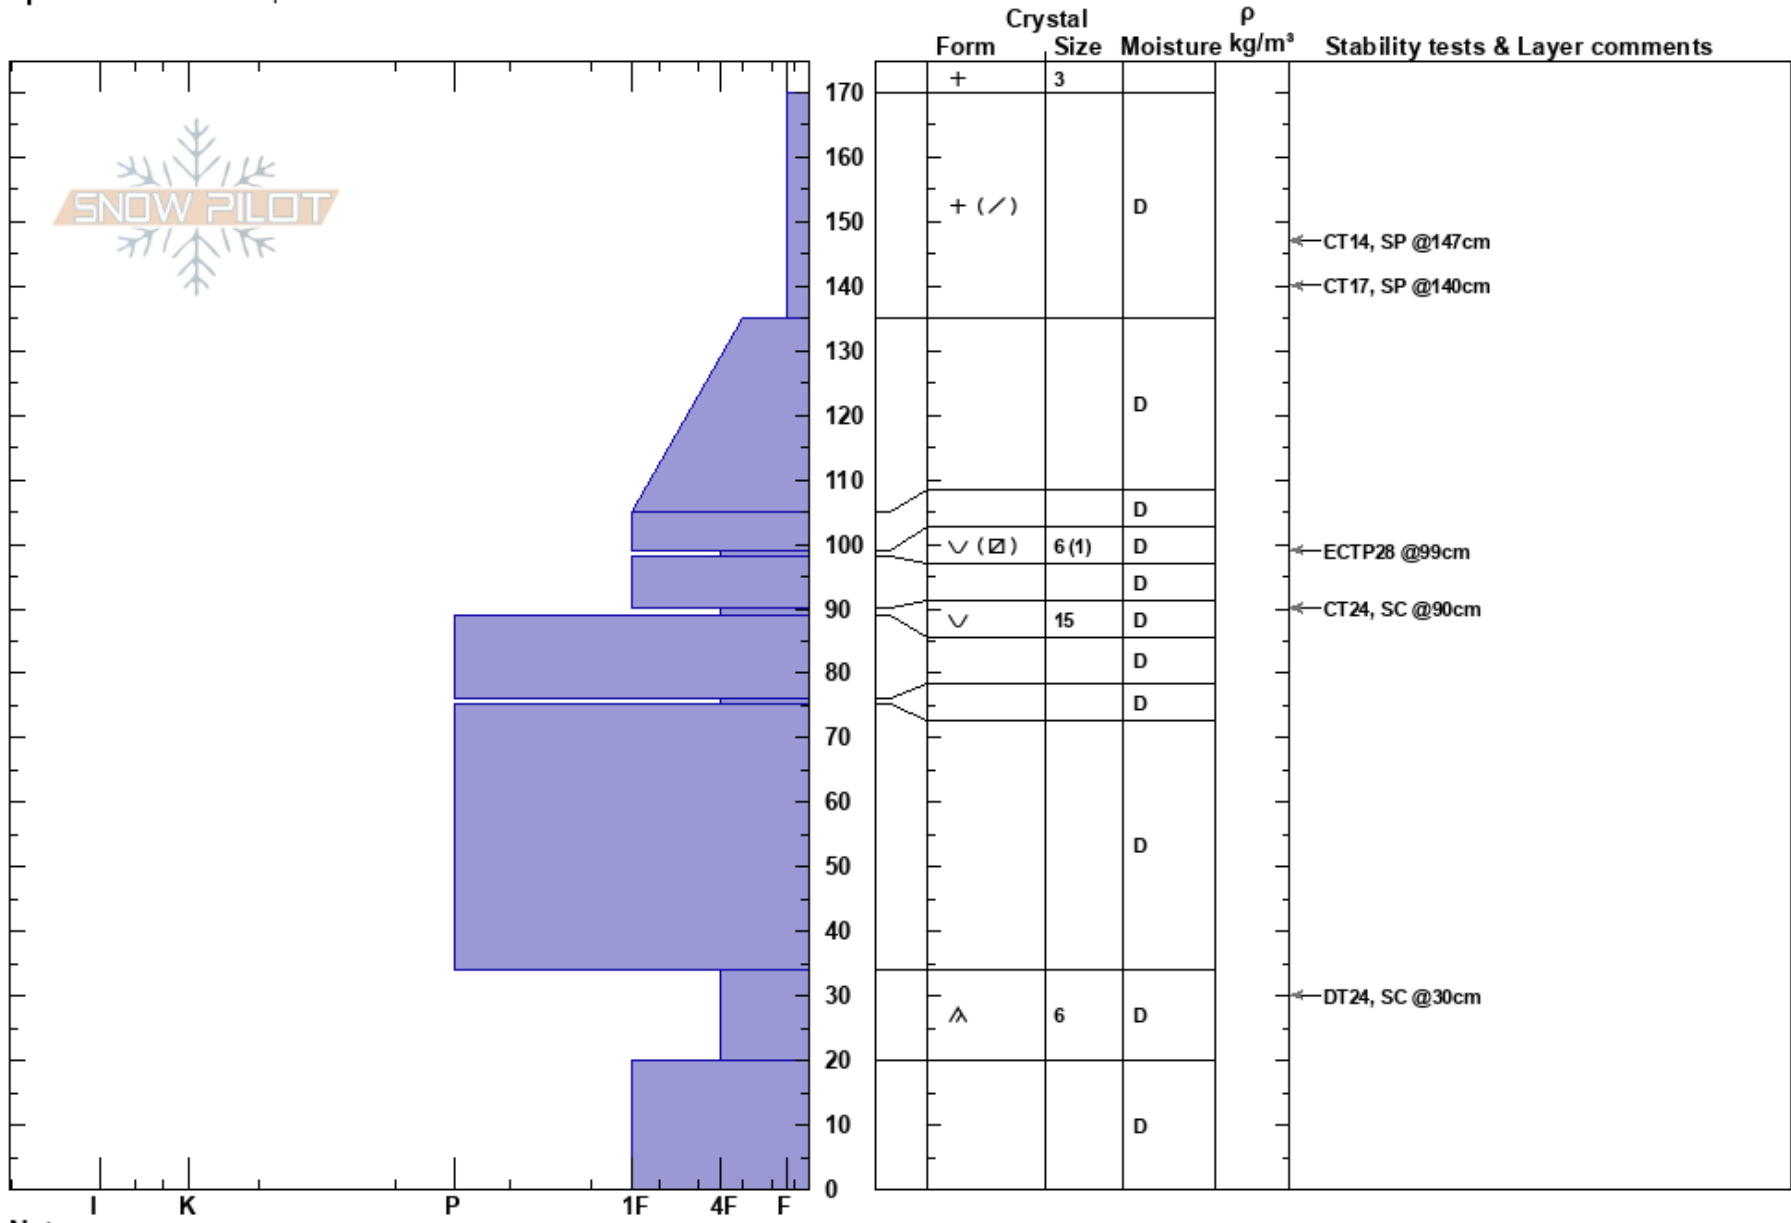

Lost Trail
 Bitterroot
 MT
 Elevation: 7253 ft
 Aspect: W
 Specifics: We skied slope

George D'Angelo
 02/20/2021 - 2:00pm
 Co-ord: 45.69540N, -113.94194W
 Slope Angle: 12°
 Wind Loading:

Stability: HS: 170
 Air Temperature: PF: 40 99-98cm: Problematic layer
 Sky Cover: BKN
 Precipitation: S-1
 Wind: W Light Breeze