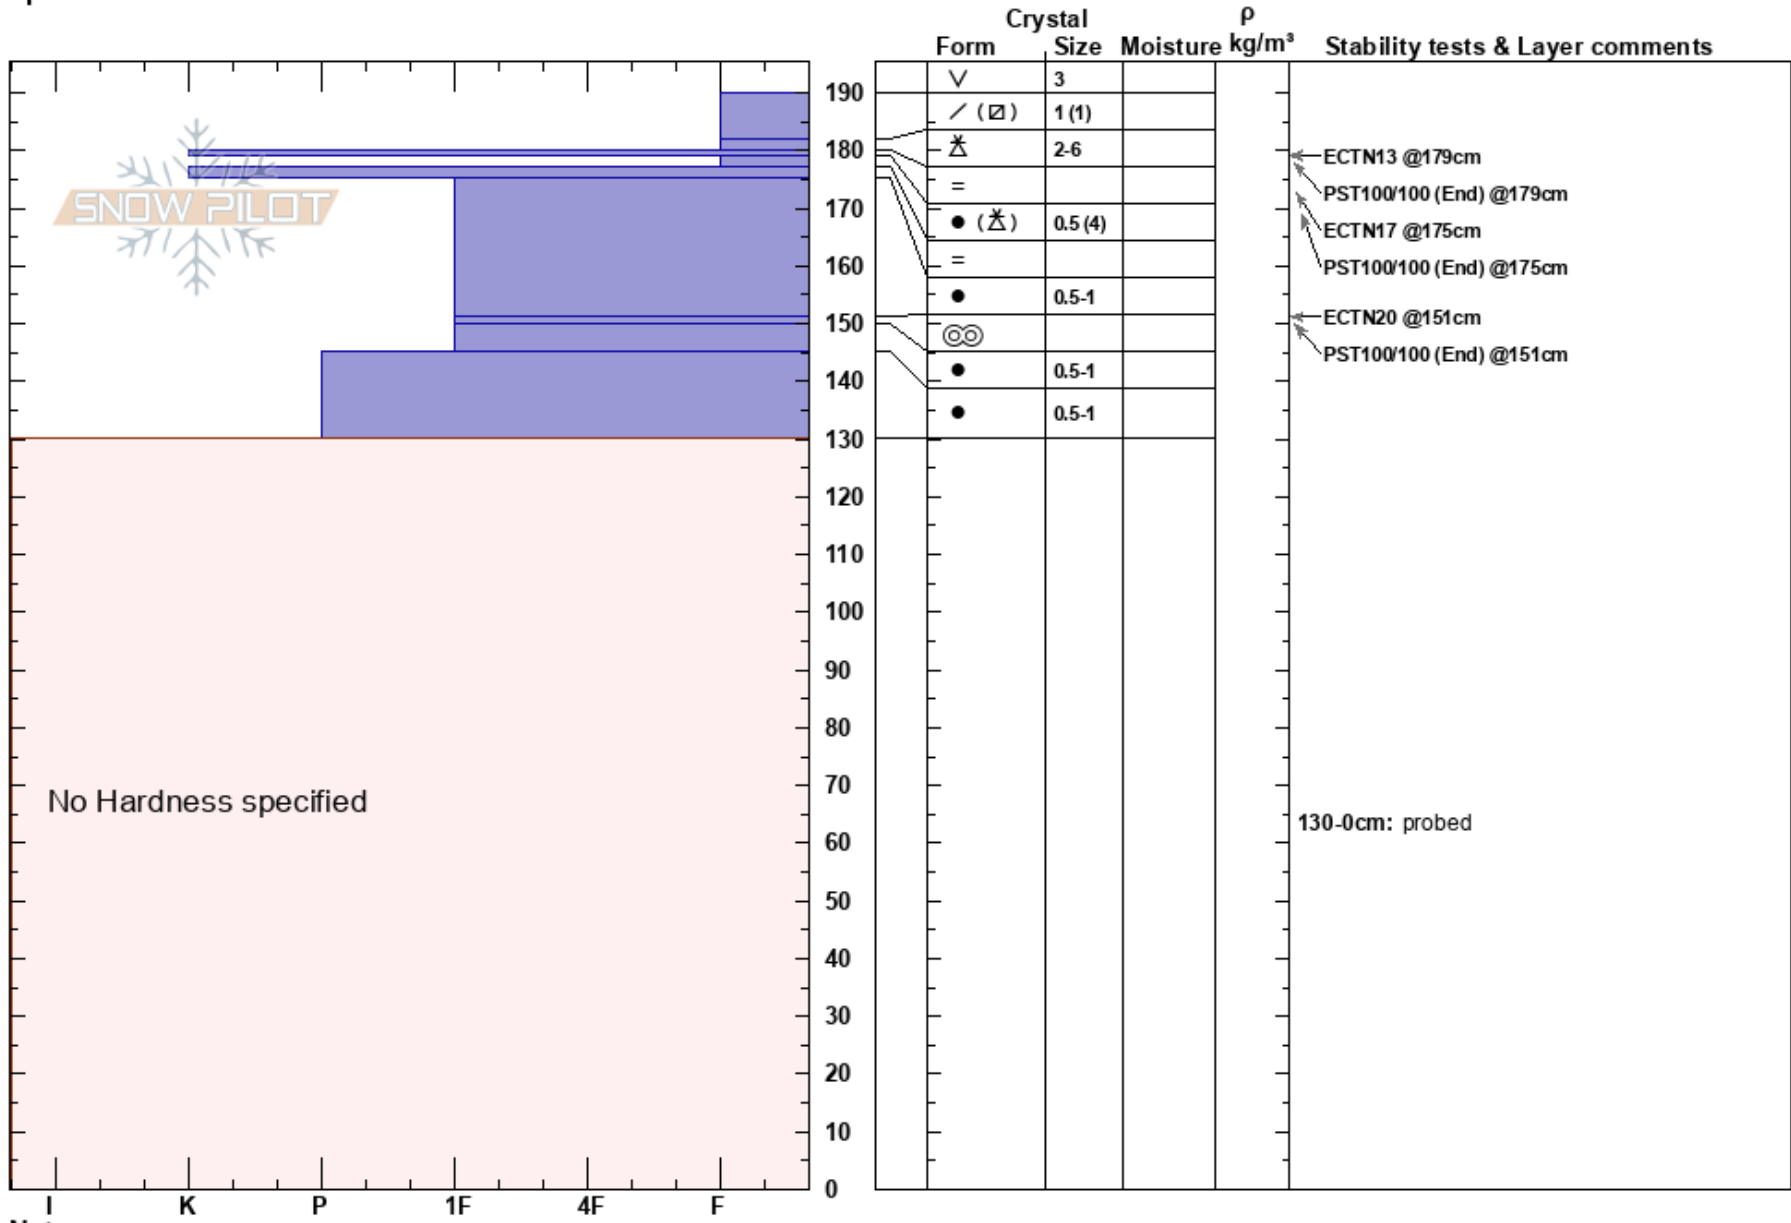

Lincoln Ridge
 Central Sierra
 CA
 Elevation: 7495 ft
 Aspect: 15°
 Specifics:

Brandon Schwartz
 02/21/2021 - 10:35am
 Co-ord: 39.59327N, -120.49227W
 Slope Angle: 26°
 Wind Loading:

Stability: Very Good
 Air Temperature:
 Sky Cover: CLR
 Precipitation: NO
 Wind: NE Moderate

HS: 190
 130-0cm: probed

Notes: