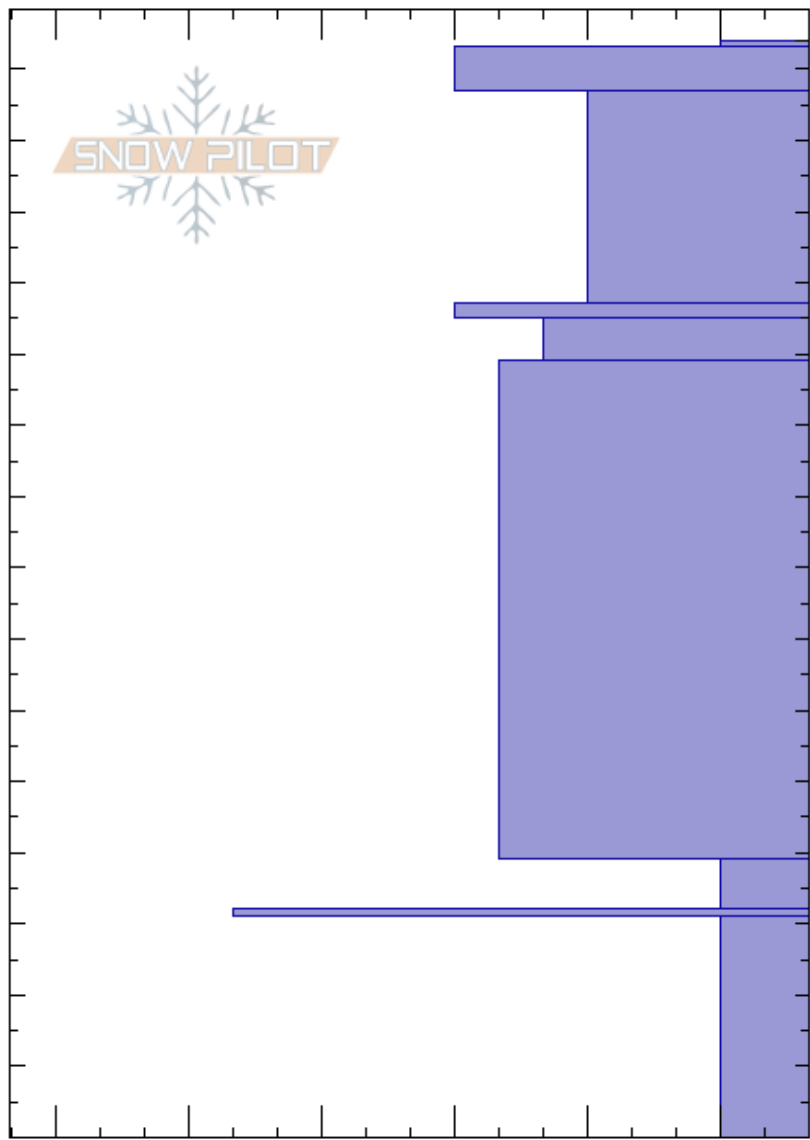

Sluce Box Fan  
 Bridger Range  
 MT

Bridger Bowl  
 02/21/2021 - 11:00am  
**Co-ord:** 45.81630N, -110.92896W  
**Slope Angle:** 37°  
**Wind Loading:** no

**Stability:**  
**Air Temperature:** -6°C **HS:** 154  
**PF:** 33  
**Sky Cover:** BKN  
**Precipitation:** NO  
**Wind:** Calm

**Layer Notes:**

**Elevation:** 8391 ft  
**Aspect:** 105°

**Specifics:** Pit dug in a Ski Area; Ski tracks on slope; We skied slope

Depth (m)	Crystal		Moisture	$\rho$ kg/m <sup>3</sup>	Stability tests & Layer comments
	Form	Size			
154	+	1.5			
150	/	1			
140					
130	/	2			
120					
110	•	1			
110	☐	1.5			
100					
90					
80					
70	☐	1.5			
60					
50					
40	☐	2.5-3			
30	☉☉				
20	☐ (^)	3-6			
10					
0					