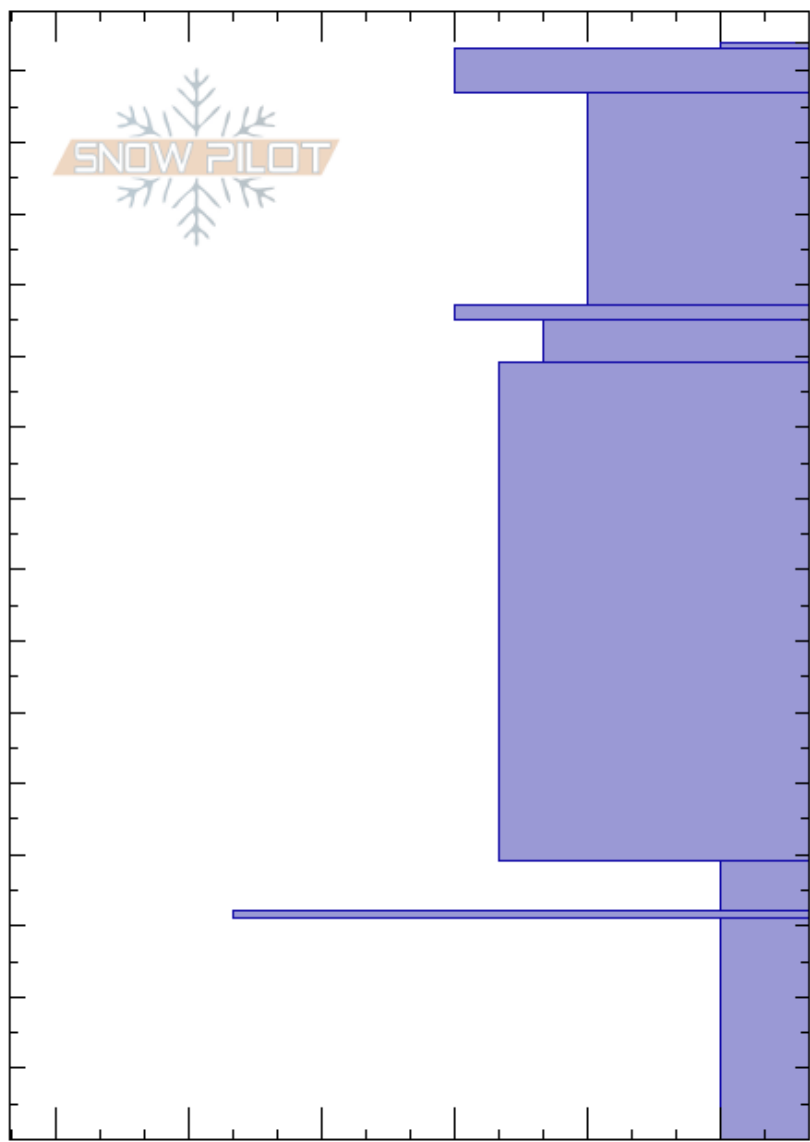

Sluce Box Fan
 Bridger Range
 MT

Bridger Bowl
 02/21/2021 - 11:00am
Co-ord: 45.81630N, -110.92896W
Slope Angle: 37°
Wind Loading: no

Stability:
Air Temperature: -6°C **HS:** 154
PF: 33
Sky Cover: BKN
Precipitation: NO
Wind: Calm

Layer Notes:

Elevation: 8391 ft
Aspect: 105°

Specifics: Pit dug in a Ski Area; Ski tracks on slope; We skied slope

Elevation (ft)	Crystal		Moisture	ρ kg/m ³	Stability tests & Layer comments
	Form	Size			
154	+	1.5			
150	/	1			
140					
130	/	2			
120					
110	•	1			
110	☐	1.5			
100					
90					
80					
70	☐	1.5			
60					
50					
40	☐	2.5-3			
30	☉☉				
20	☐ (^)	3-6			
10					
0					