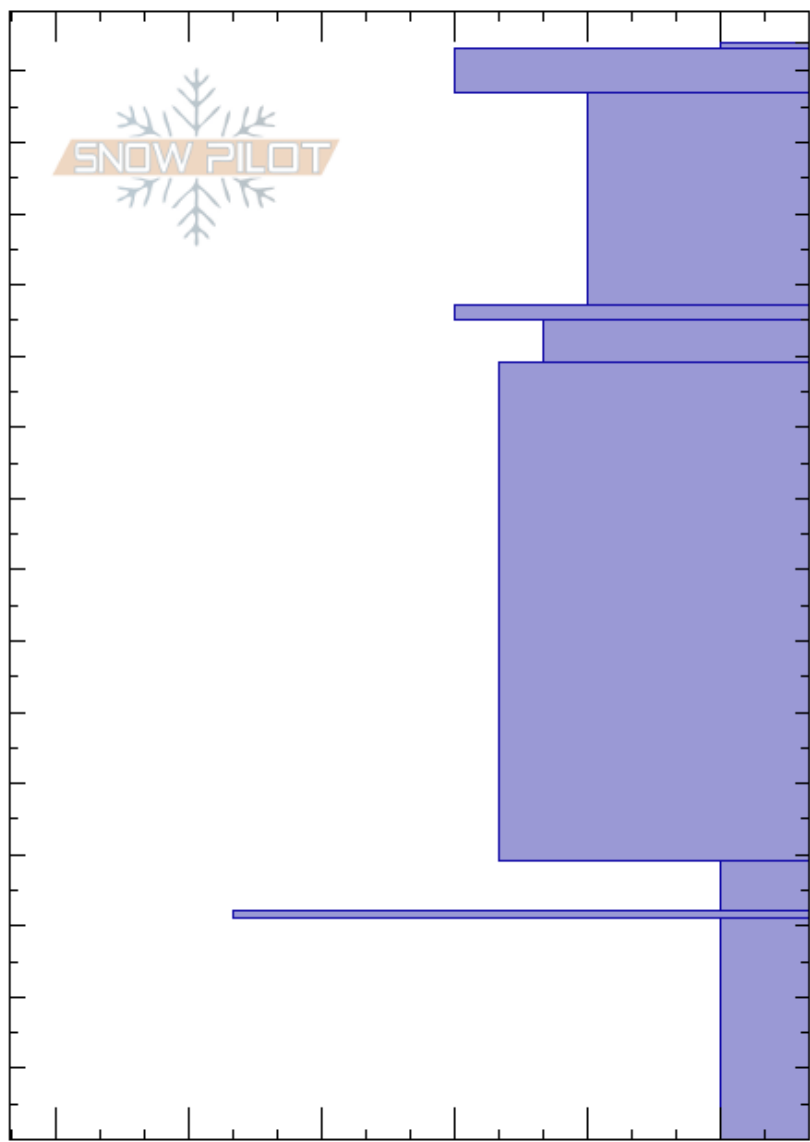

Sluce Box Fan
 Bridger Range
 MT

Bridger Bowl
 02/21/2021 - 11:00am
Co-ord: 45.81630N, -110.92896W
Slope Angle: 37°
Wind Loading: no

Stability:
Air Temperature: -6°C **HS:** 154
PF: 33
Sky Cover: BKN
Precipitation: NO
Wind: Calm

Layer Notes:

Elevation: 8391 ft
Aspect: 105°

Specifics: Pit dug in a Ski Area; Ski tracks on slope; We skied slope

Height (m)	Crystal		Moisture	ρ kg/m ³	Stability tests & Layer comments
	Form	Size			
154	+	1.5			
150	/	1			
140					
130	/	2			
120					
110	•	1			
110	☐	1.5			
100					
90					
80					
70	☐	1.5			
60					
50					
40	☐	2.5-3			
30	☉☉				
20	☐ (^)	3-6			
10					
0					