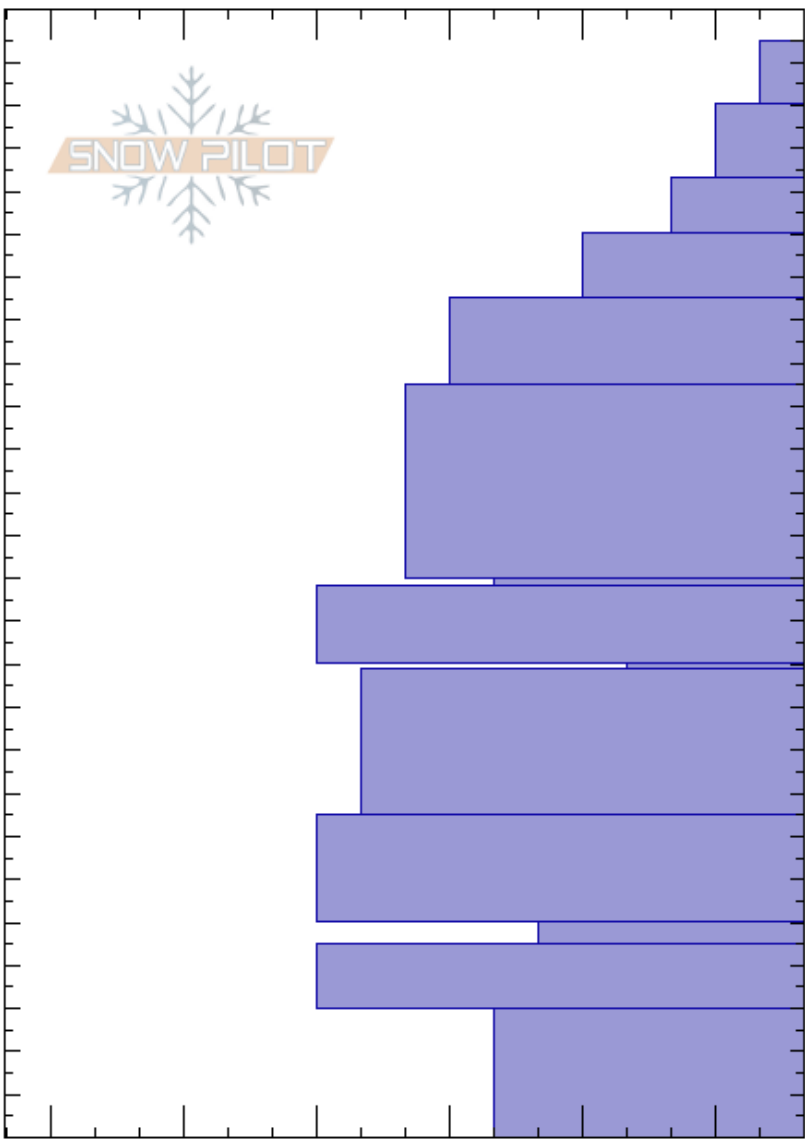

Second YellowMule
 Madison Range-N
 MT
 Elevation: 9350 ft
 Aspect: 40°
 Specifics:

Alex Marienthal
 02/19/2021 - 1:30pm
 Co-ord: 45.17753N, -111.40141W
 Slope Angle: 28°
 Wind Loading: previous

Stability: Poor
 Air Temperature:
 Sky Cover:
 Precipitation: S-1
 Wind: SW Light Breeze

HS:255
 Layer Notes:
 50-45cm: Problematic layer

Height (cm)	Crystal		ρ kg/m ³	Stability tests & Layer comments
	Form	Size		
255				
250	+			
240				
230	+			
220	/			← ECTN12 @223cm
210	-			
200	-			
190	•			
180				
170				
160				
150	•			
140				
130	⊗			
120	□	1		
110	∨			
100				
90	⊖	1		
80				
70				
60	⊗(⊖)	2		
50	□	2.4		
40	⊗			
30				
20	∧	4.6		
10				
0				