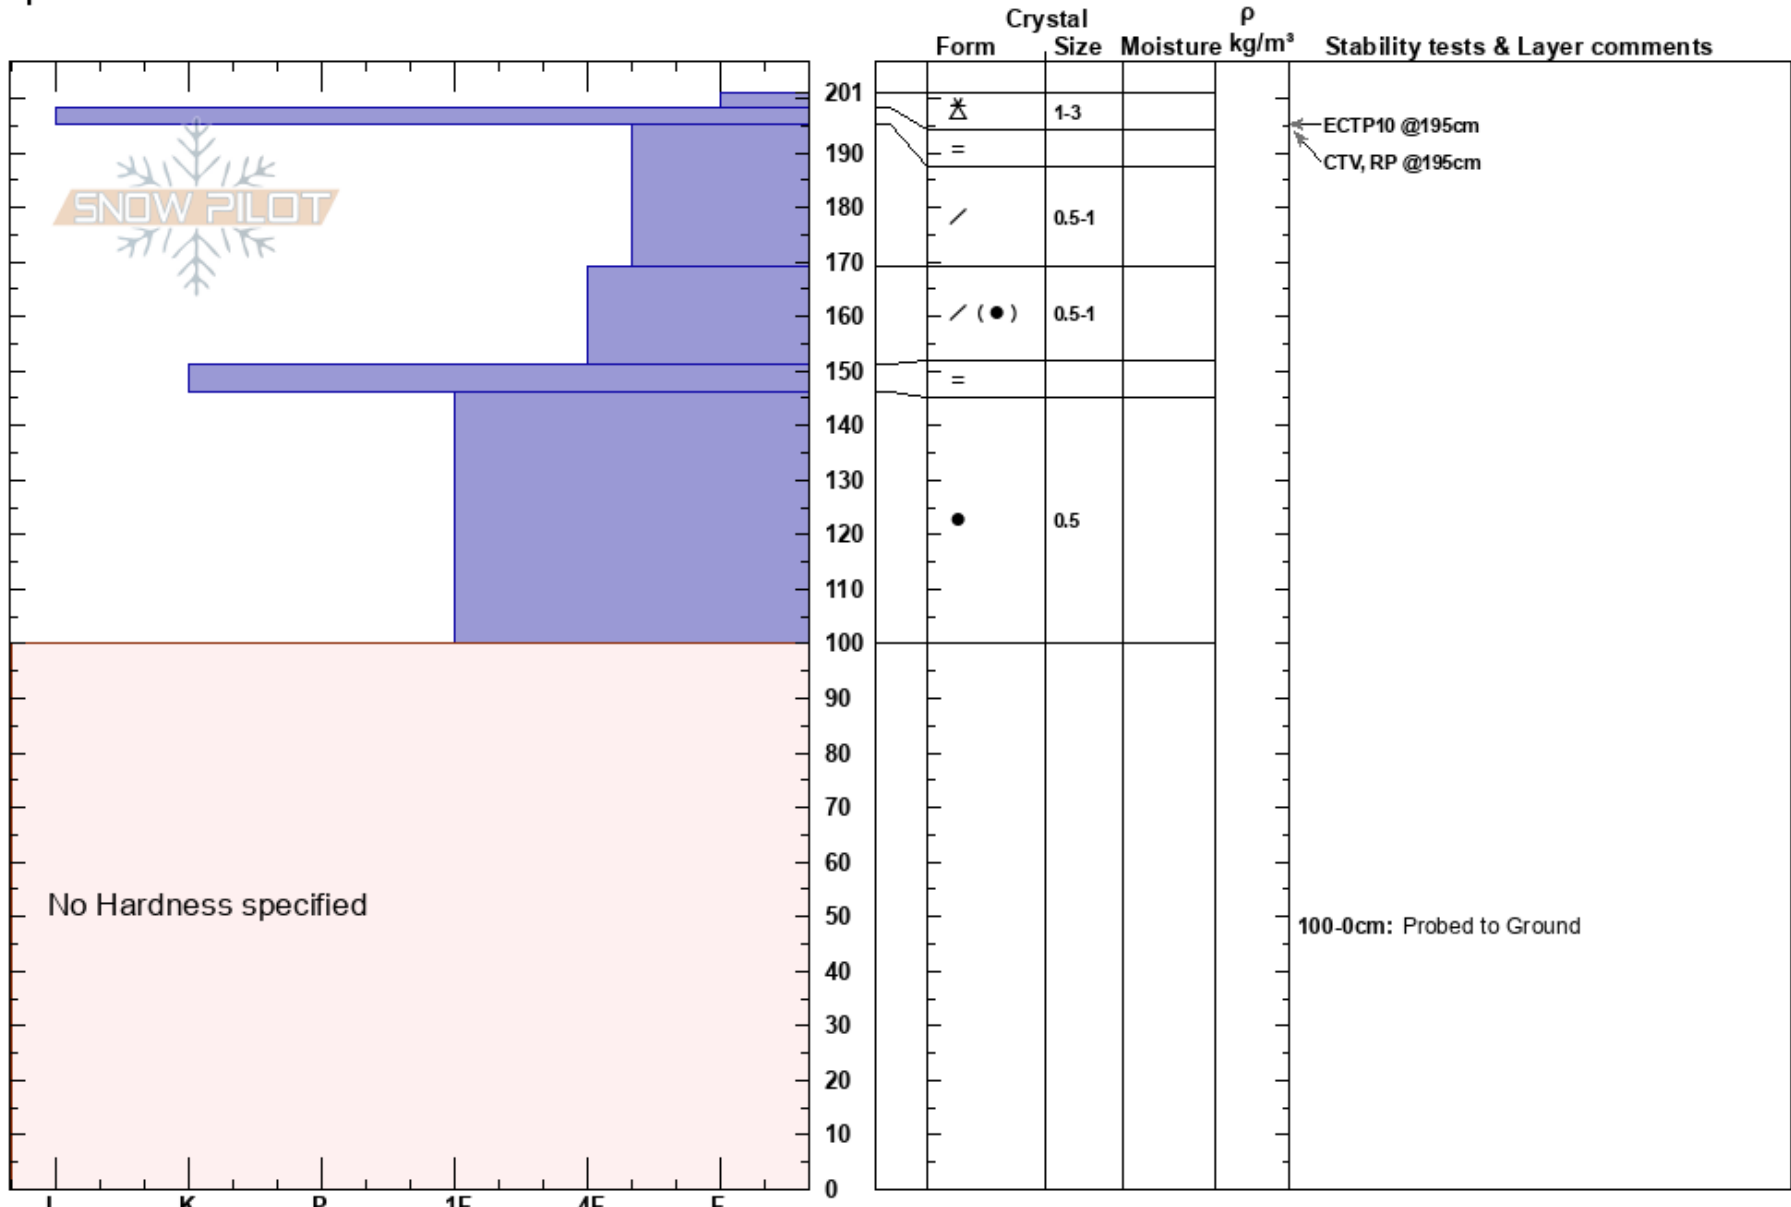

Mt. Judah
 Central Sierra
 CA
 Elevation: 7906 ft
 Aspect: 358°
 Specifics:

Steve Reynaud
 02/18/2021 - 11:15am
 Co-ord: 39.30640N, -120.31596W
 Slope Angle: 20°
 Wind Loading: no

Stability: Very Good
 Air Temperature:
 Sky Cover: BKN
 Precipitation: NO
 Wind: SW Light Breeze

HS:201
 Layer Notes:
 100-0cm: Probed to Ground

Notes: Snowpit in wind protected BTL terrain. Freezing rain event on Monday night Feb 15. Rain crust on surface in any wind exposed terrain.