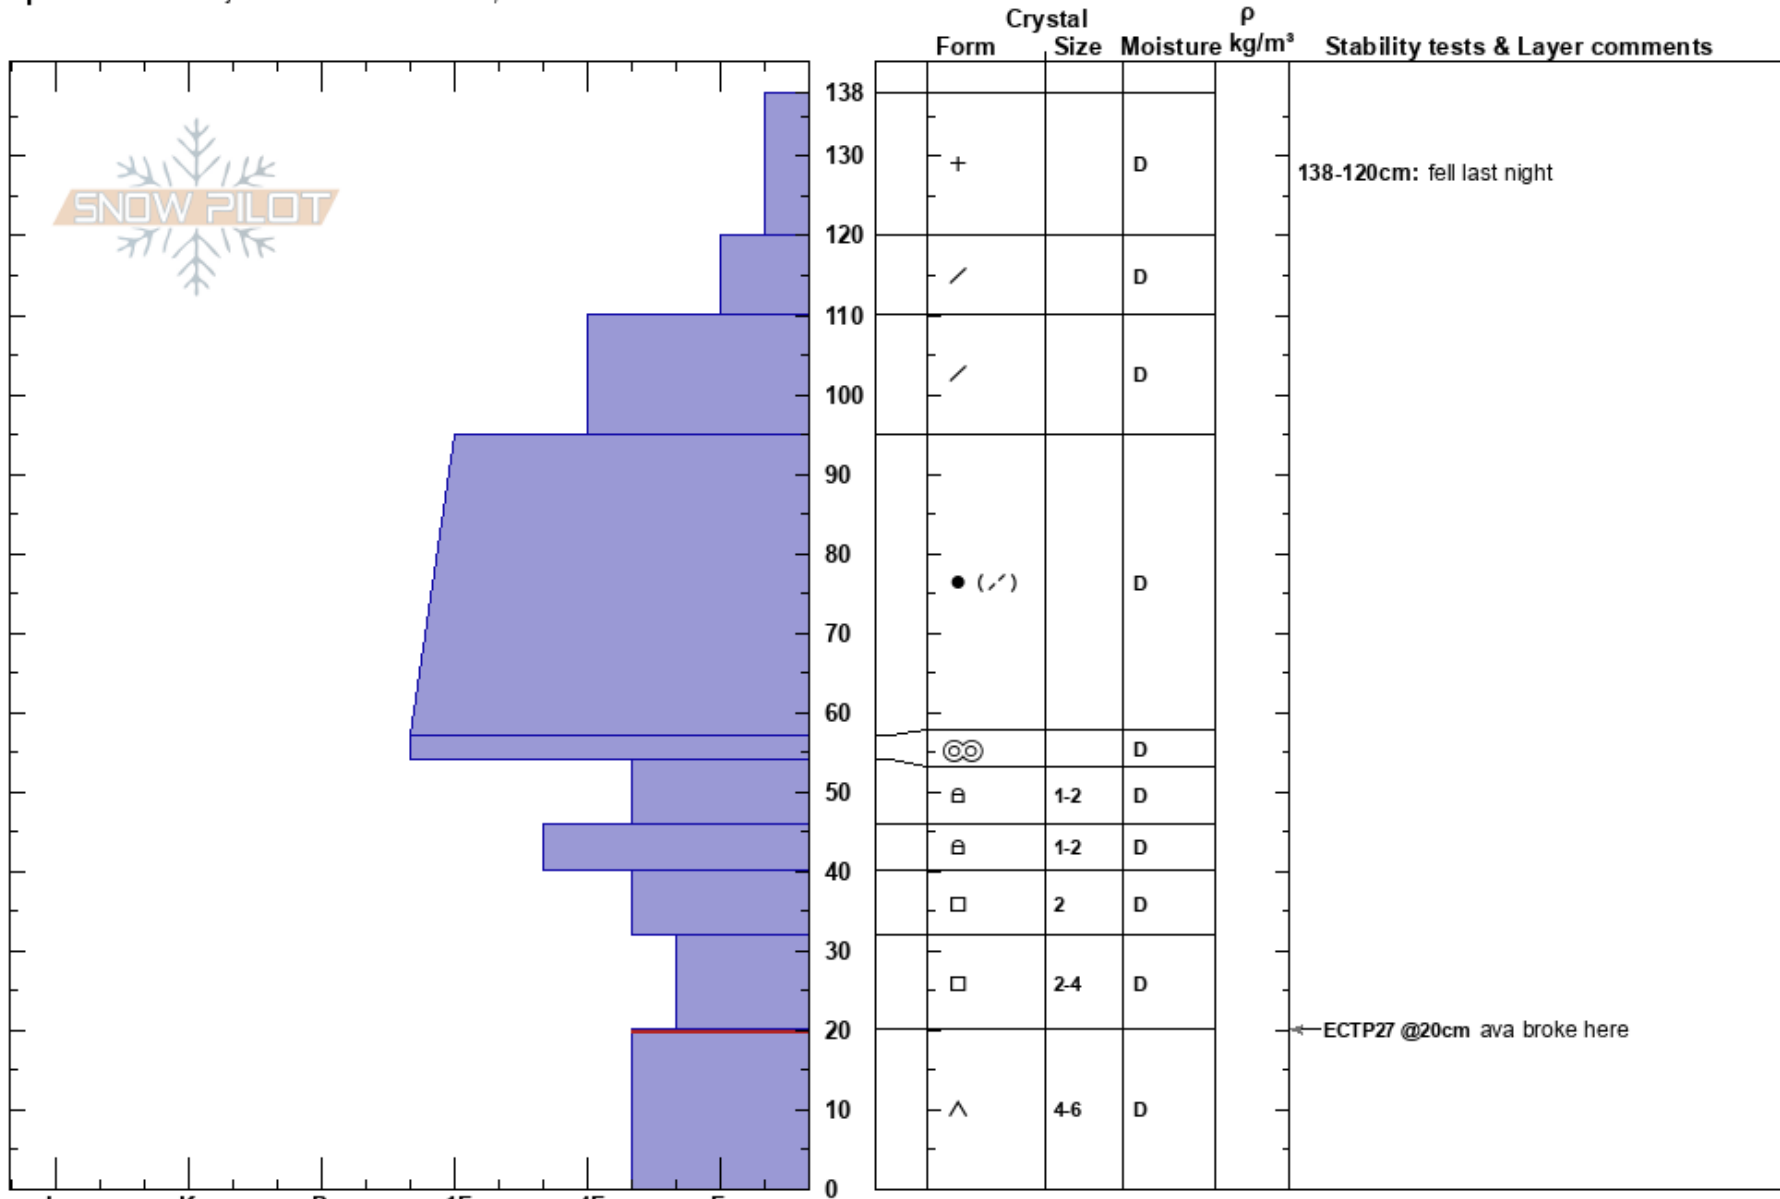

Beehive Fatality
 Madison Range-N
 MT

Doug Chabot-Admin
 02/15/2021 - 11:50am
 Co-ord: 45.32733N, -111.38312W
 Slope Angle: 40°
 Wind Loading: previous

Stability:
 Air Temperature: -9°C
 Sky Cover: OVC
 Precipitation: S1
 Wind: Calm

Layer Notes:
 HS: 138
 138-120cm: fell last night
 20-0cm: Problematic layer

Elevation: 9200 ft
 Aspect: 270°
 Specifics: Pit is adjacent to avalanche: crown;

Notes: This snowpit was part of the accident investigation of an avalanche that occurred on 2/14/2021. 1 splitboarder was killed.