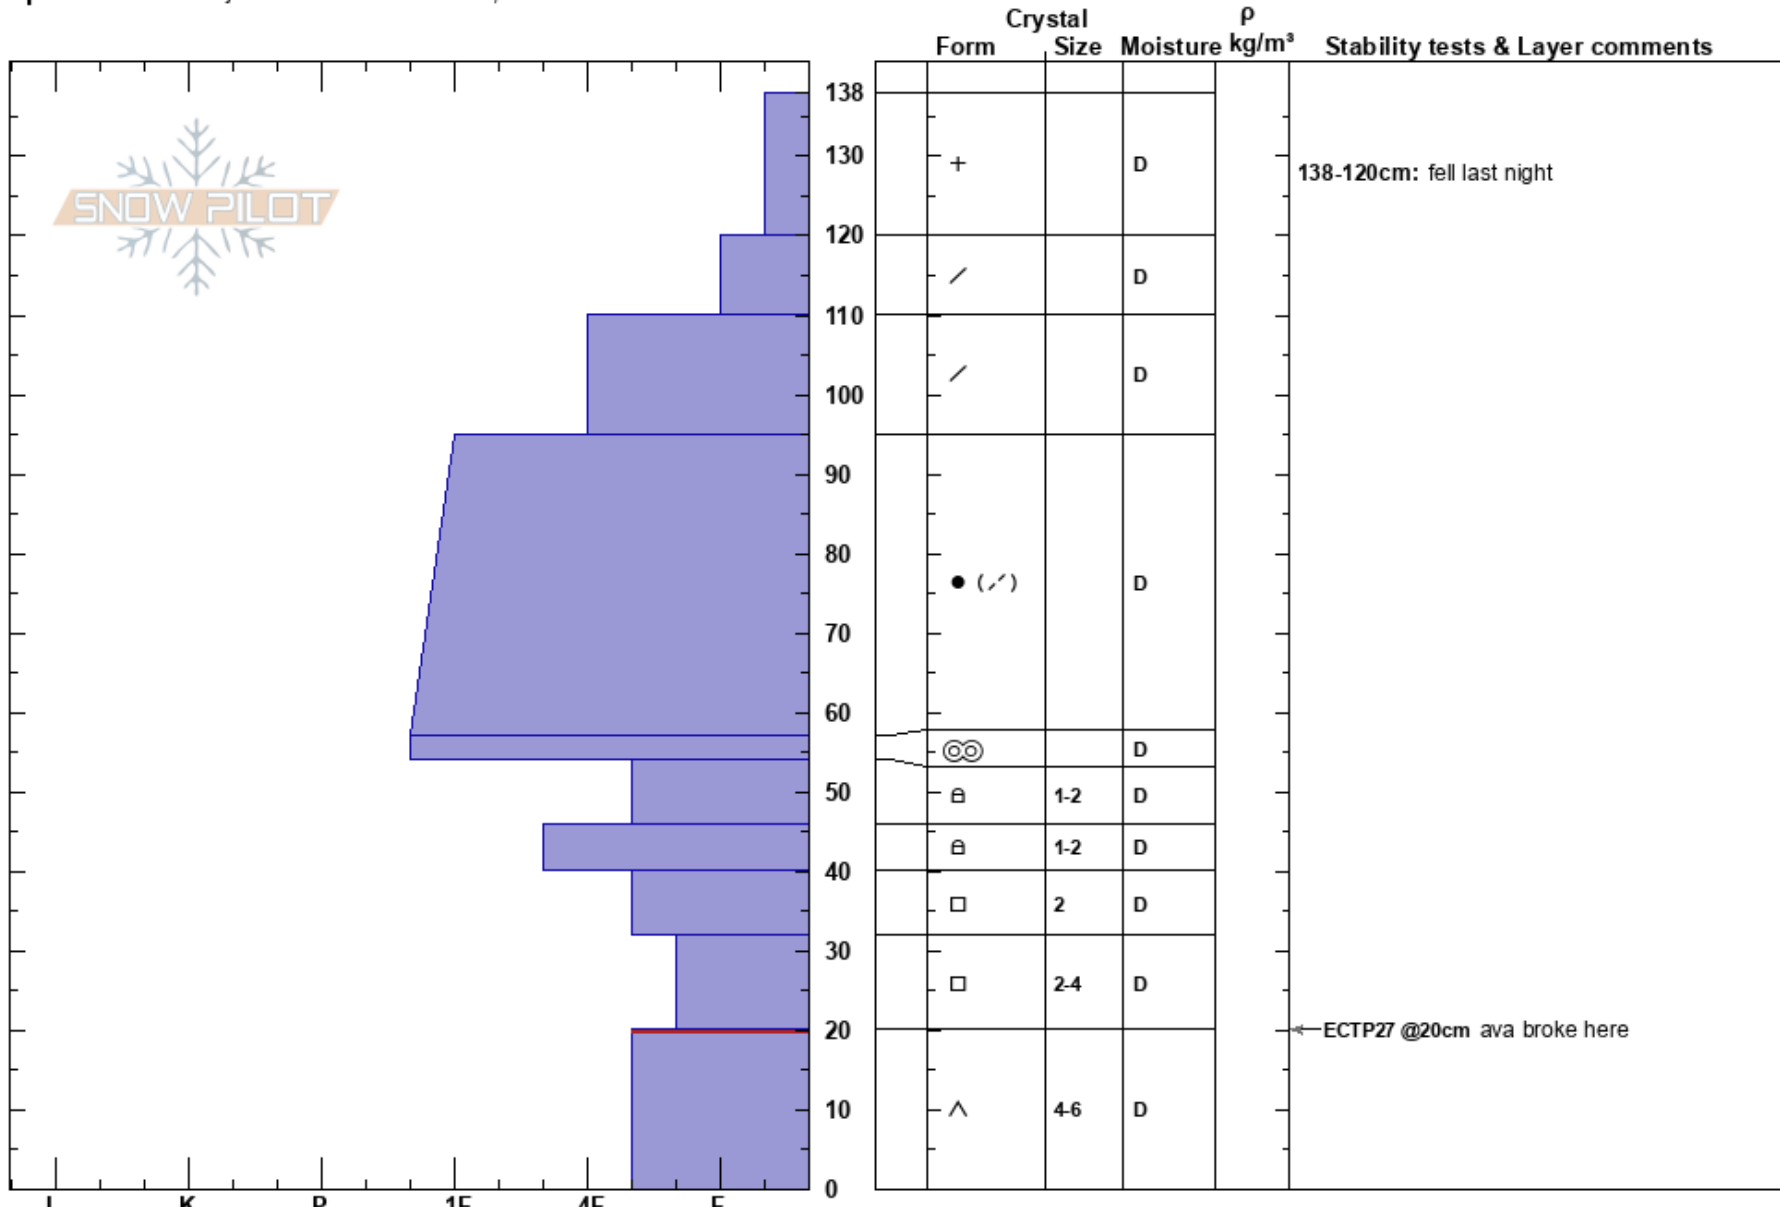

Beehive Fatality
 Madison Range-N
 MT

Doug Chabot-Admin
 02/15/2021 - 11:50am
Co-ord: 45.32733N, -111.38312W
Slope Angle: 40°
Wind Loading: previous

Stability:
Air Temperature: -9°C
Sky Cover: OVC
Precipitation: S1
Wind: Calm

Layer Notes:
 138-120cm: fell last night
 20-0cm: Problematic layer

Elevation: 9200 ft
Aspect: 270°
Specifics: Pit is adjacent to avalanche: crown;

Notes: This snowpit was part of the accident investigation of an avalanche that occurred on 2/14/2021. 1 splitboarder was killed.