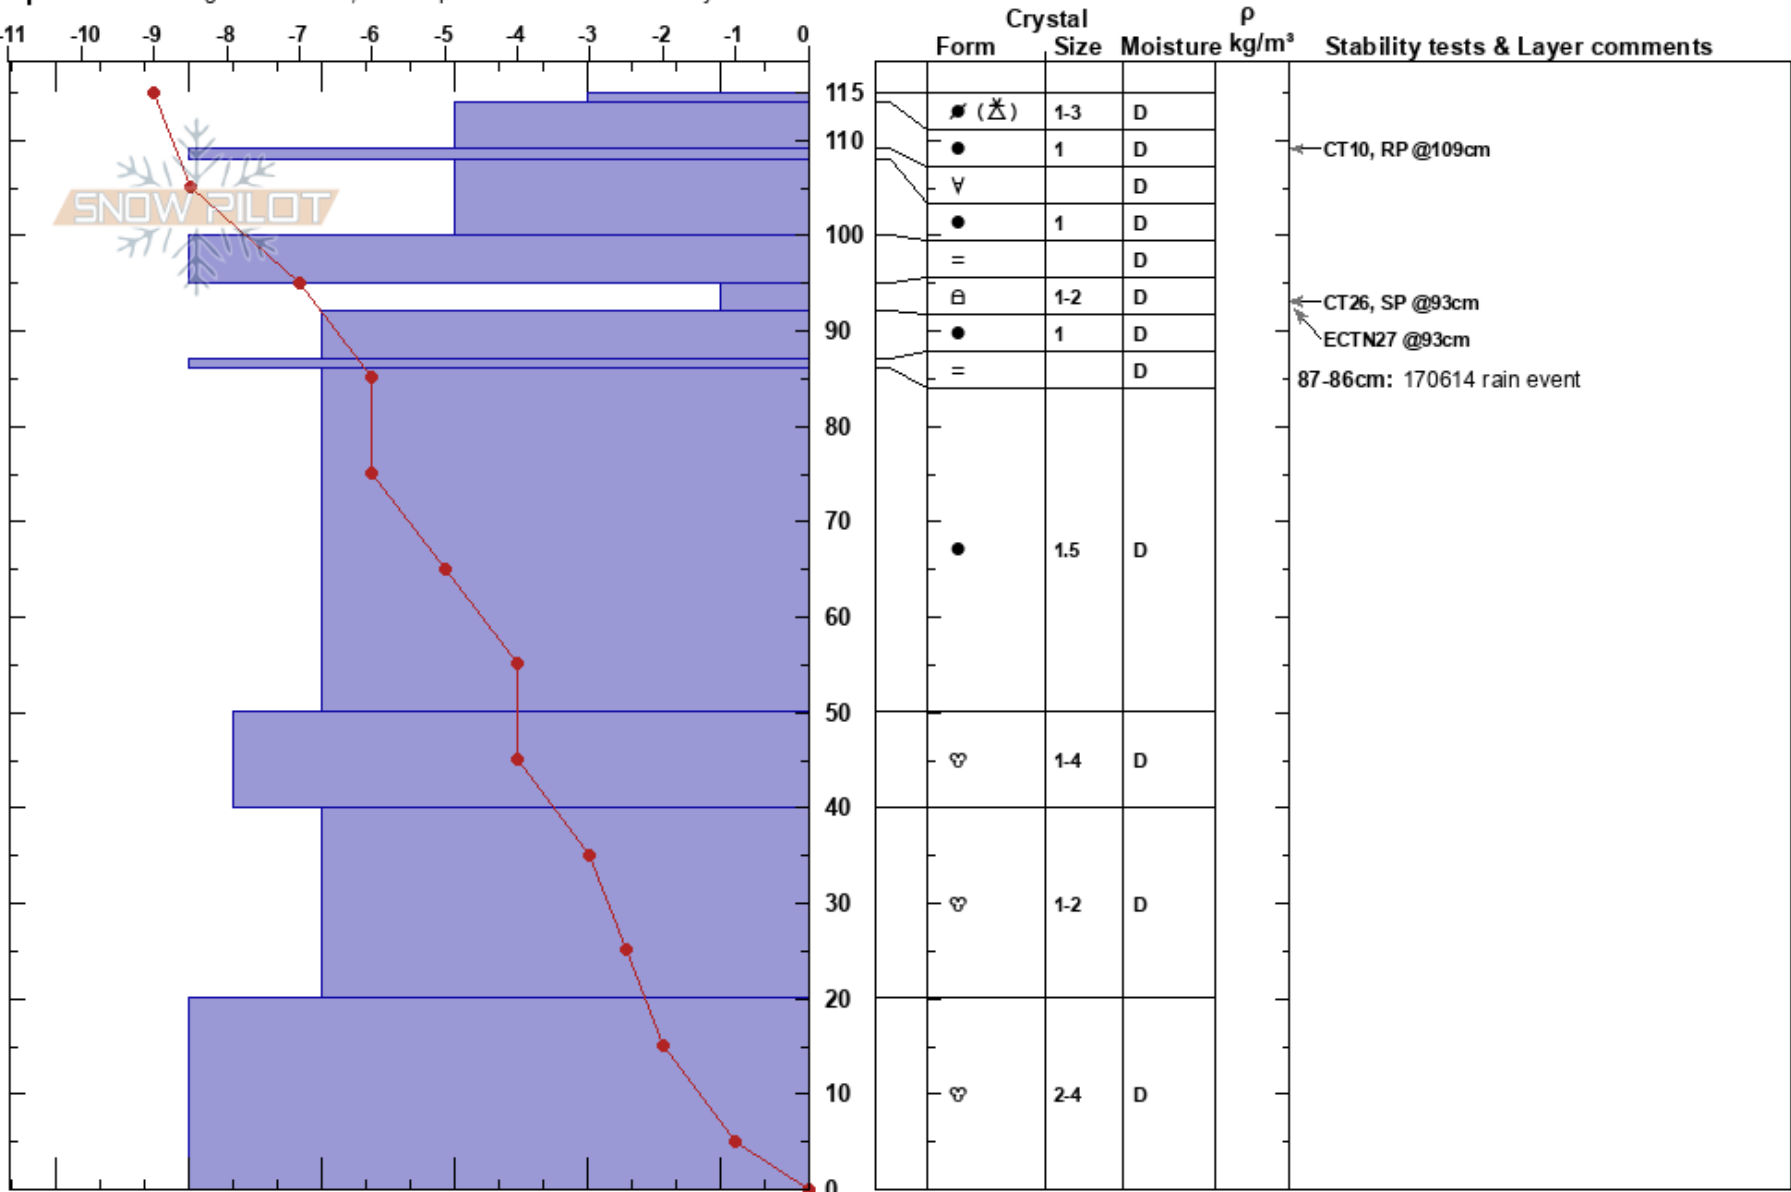

Shady Lady
 Remarkables Range
 New Zealand
 Elevation: 1850 m
 Aspect: SE

Anna Loomes
 06/07/2017 - 15:00
 Co-ord: 59G 327046E 5008586N
 Slope Angle: 35°
 Wind Loading: previous

Stability: Good
 Air Temperature: -4°C
 Sky Cover: CLR
 Precipitation: NO
 Wind: Calm

HS: 115
 PF: 20
 95-92cm: Problematic layer
 87-86cm: 170614 rain event

Specifics: Pit dug in a Ski Area; Pit is representative of backcountry

Notes: