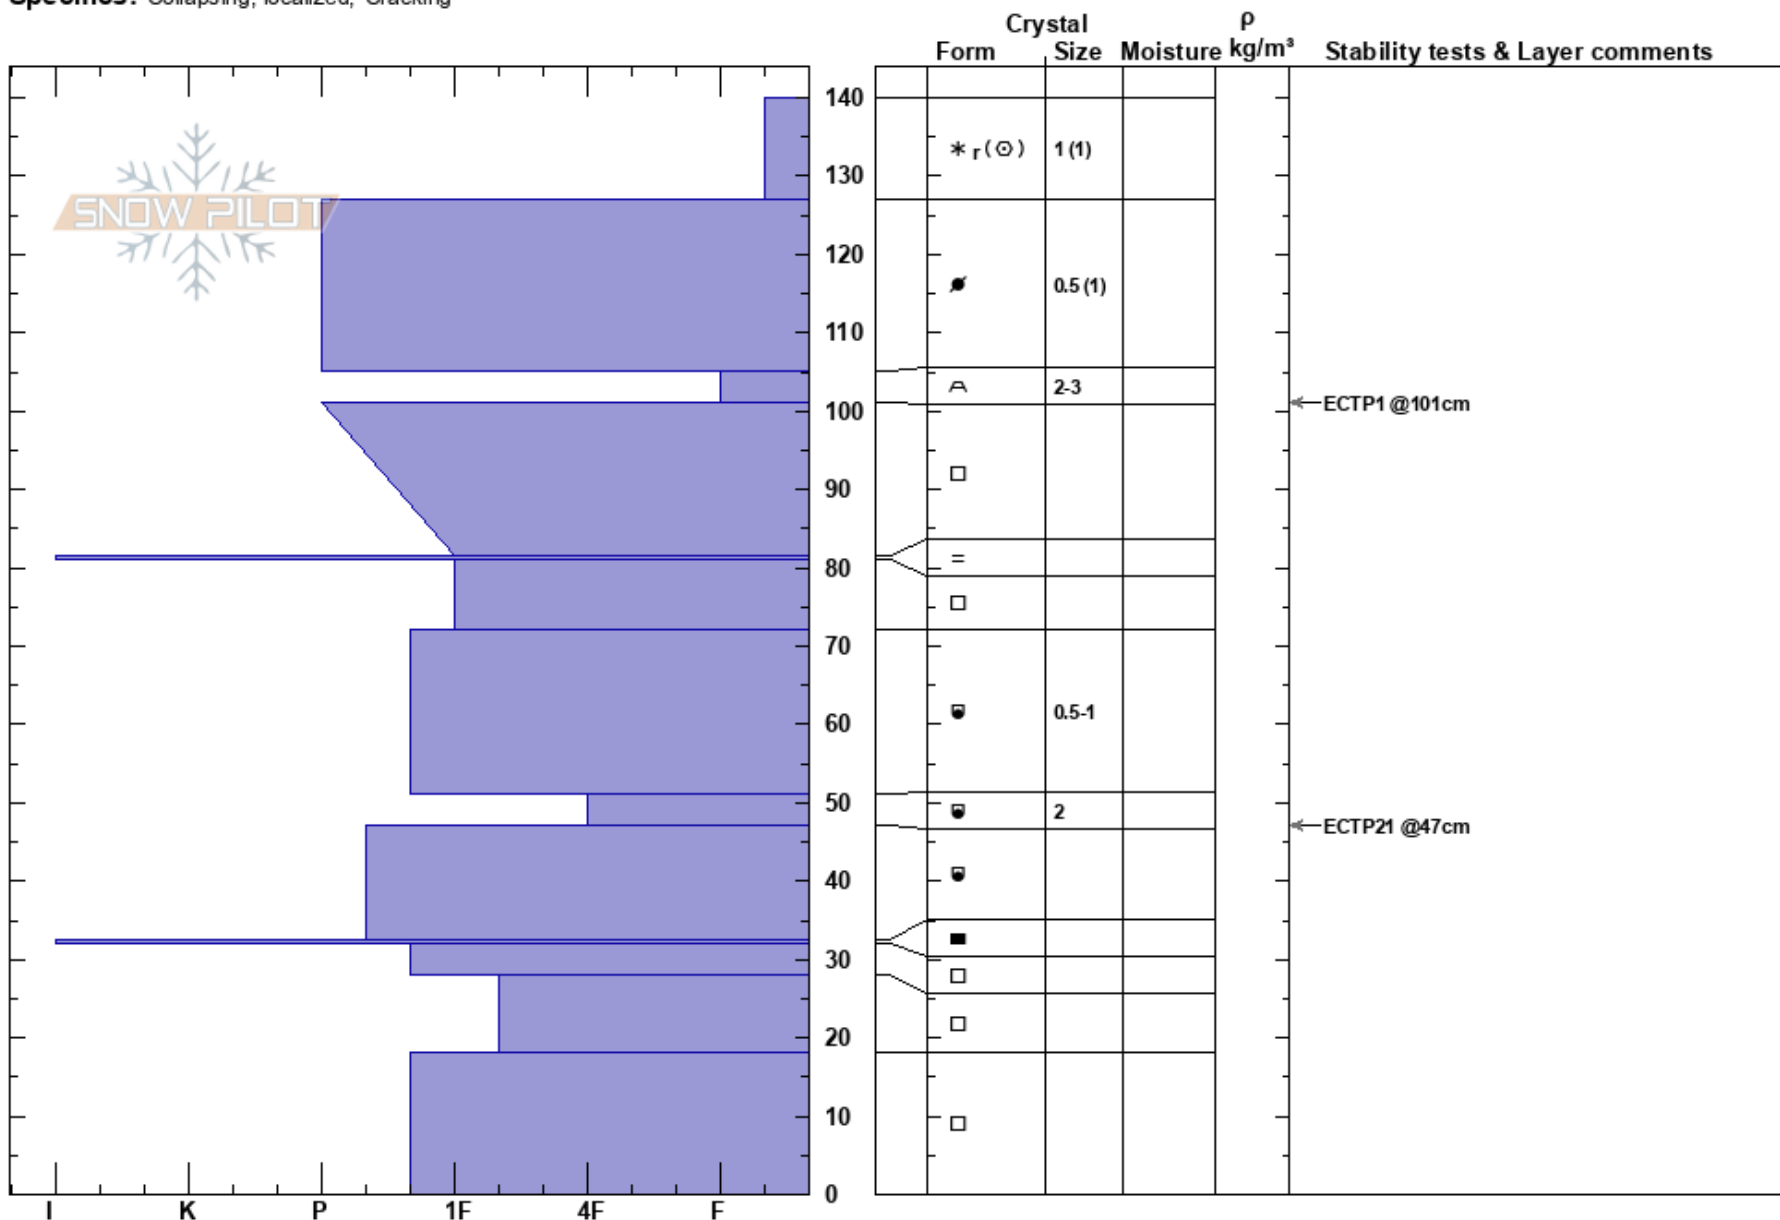

Three Tier  
 Rattlesnake Mtns  
 MT  
 Elevation: 7694 ft  
 Aspect: N  
 Specifics: Collapsing, localized; Cracking

Jeff Carty  
 02/15/2021 - 2:00pm  
 Co-ord: 47.04000N, -113.98071W  
 Slope Angle: 30°  
 Wind Loading: previous

Stability: Poor  
 Air Temperature: -7°C  
 Sky Cover: X  
 Precipitation: S2  
 Wind: SW Light Breeze

HS: 140  
 PF: 15 105-101cm: Problematic layer  
 PS: 15

**Notes:** The area had been alternately loaded and scoured. Subject to N winds most recently and -25°C temps. Large striated crystals 40cm down is very unusual in my experience, but this is what we found.