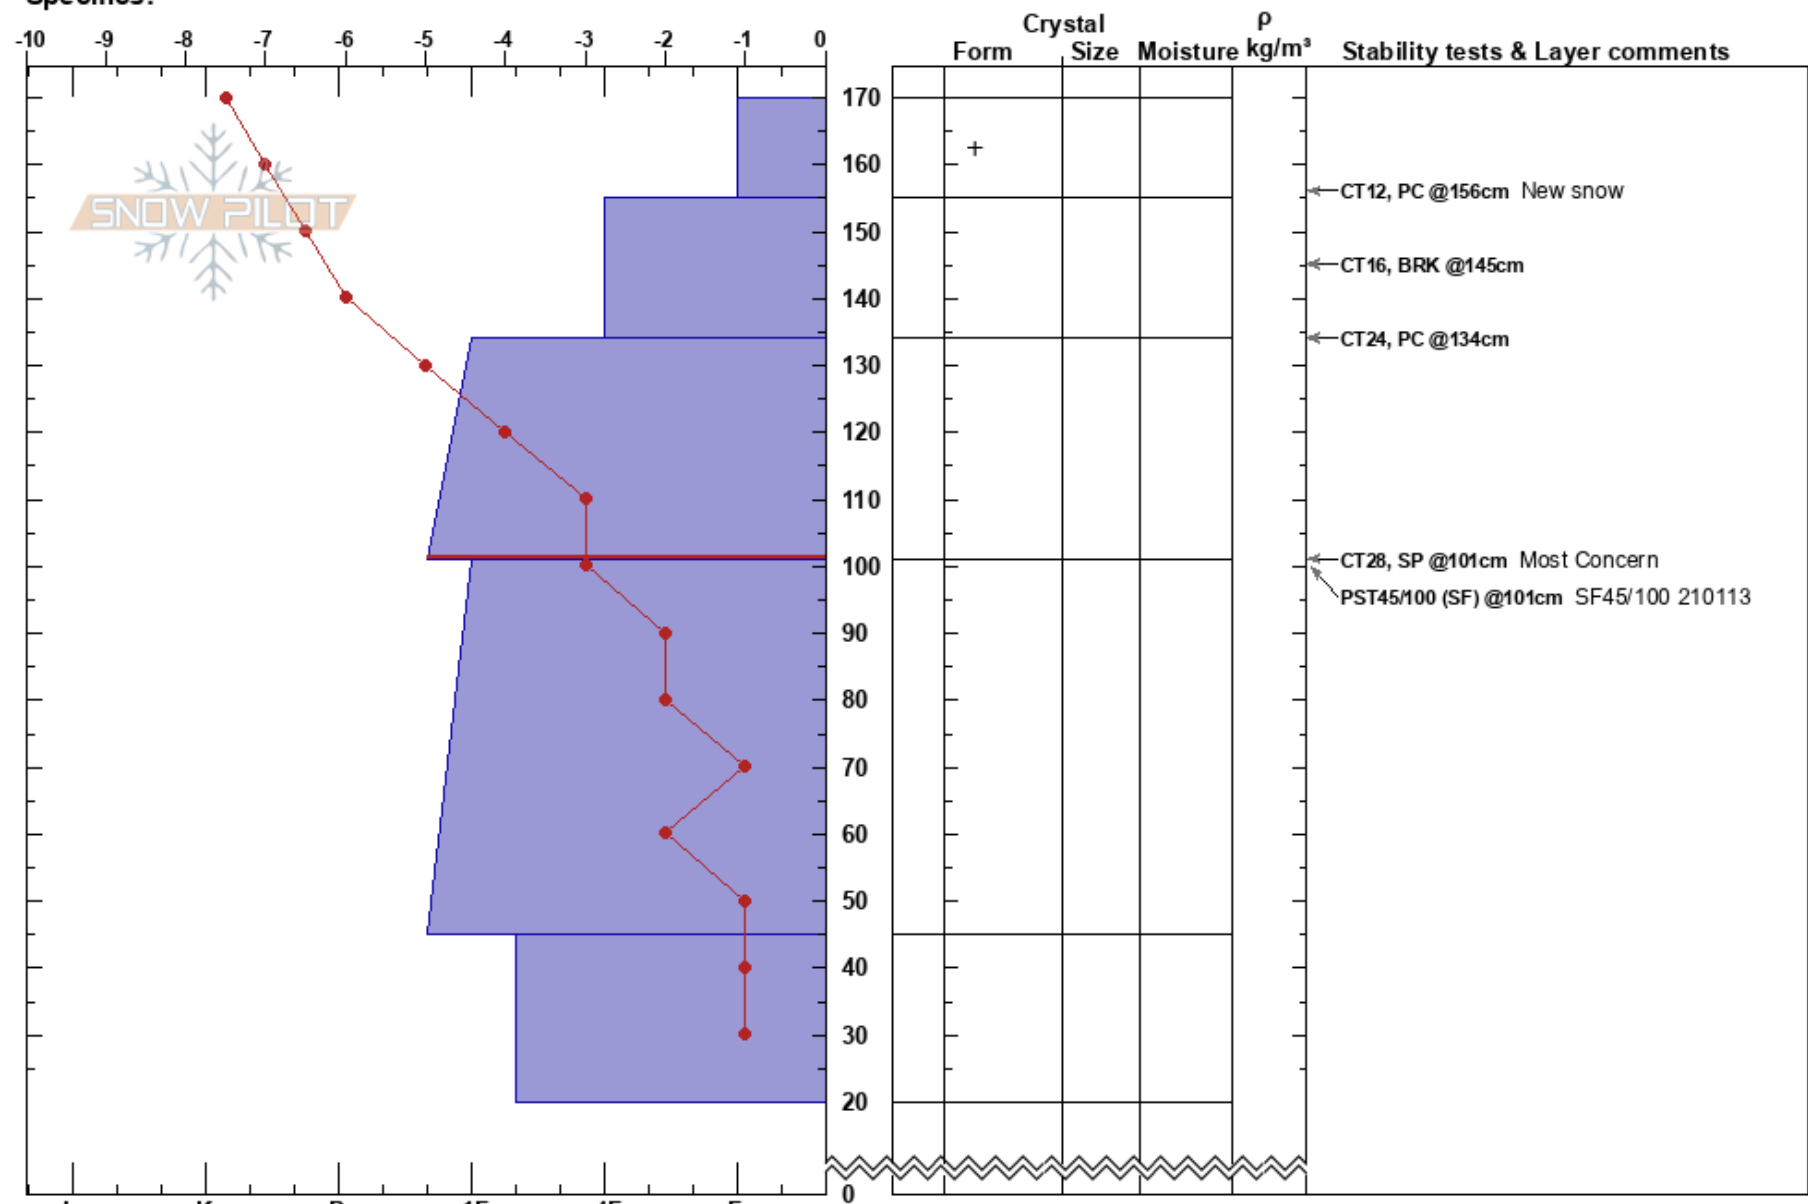

20210215LostTrailBC  
 Bitterroot  
 MT  
 Elevation: 7731 ft  
 Aspect: 67°  
 Specifics:

Geoff Fast  
 02/15/2021 - 11:30am  
 Co-ord: 45.69326N, -113.99404W  
 Slope Angle: 38°  
 Wind Loading: no

Stability:  
 Air Temperature: -9.5°C  
 Sky Cover: OVC  
 Precipitation: S2  
 Wind: SE Light Breeze

**Layer Notes:**  
 HS: 170  
 PF: 105 134-101cm: Problematic layer  
 PS: 35

**Notes:** Targeting 210113 layer around 70cms deep in snowpack on ENE aspect. PST SF45/100 down 70cms 210113. This layer had multiple natural avalanches on it last Saturday 210206 where windloaded and above 38 degrees.