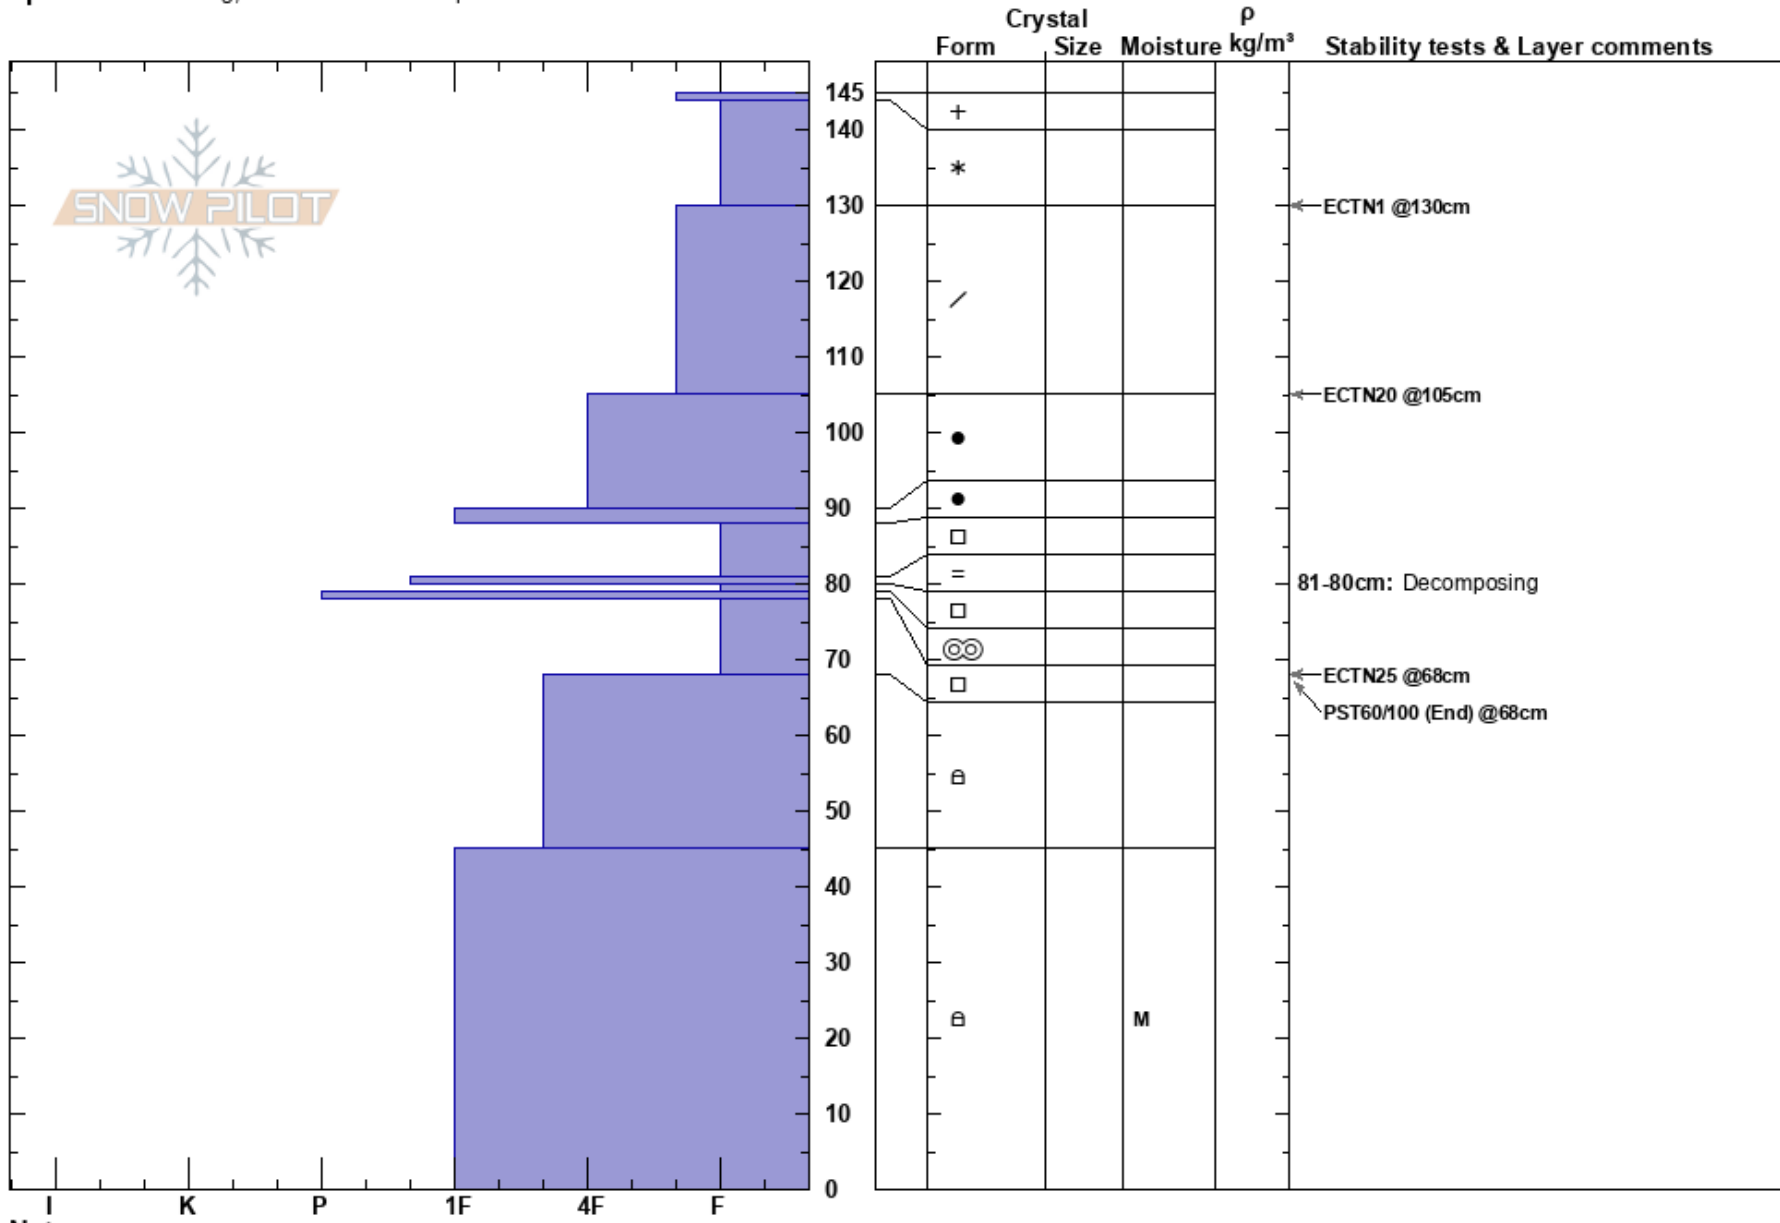

Moose Lake
 Bitterroot
 MT
 Elevation: 7000 ft
 Aspect: 108°
 Specifics: Cracking; We snowmobiled slope

Timothy Laroche
 02/15/2021 - 12:00pm
 Co-ord: 46.62511N, -114.34038W
 Slope Angle: 25°
 Wind Loading: yes

Stability: Good HS: 145
 Air Temperature: -5.3°C PF: 50
 Sky Cover: OVC
 Precipitation: S2
 Wind: NW Light Breeze
 81-80cm: Decomposing
 78-68cm: Problematic layer

Notes: