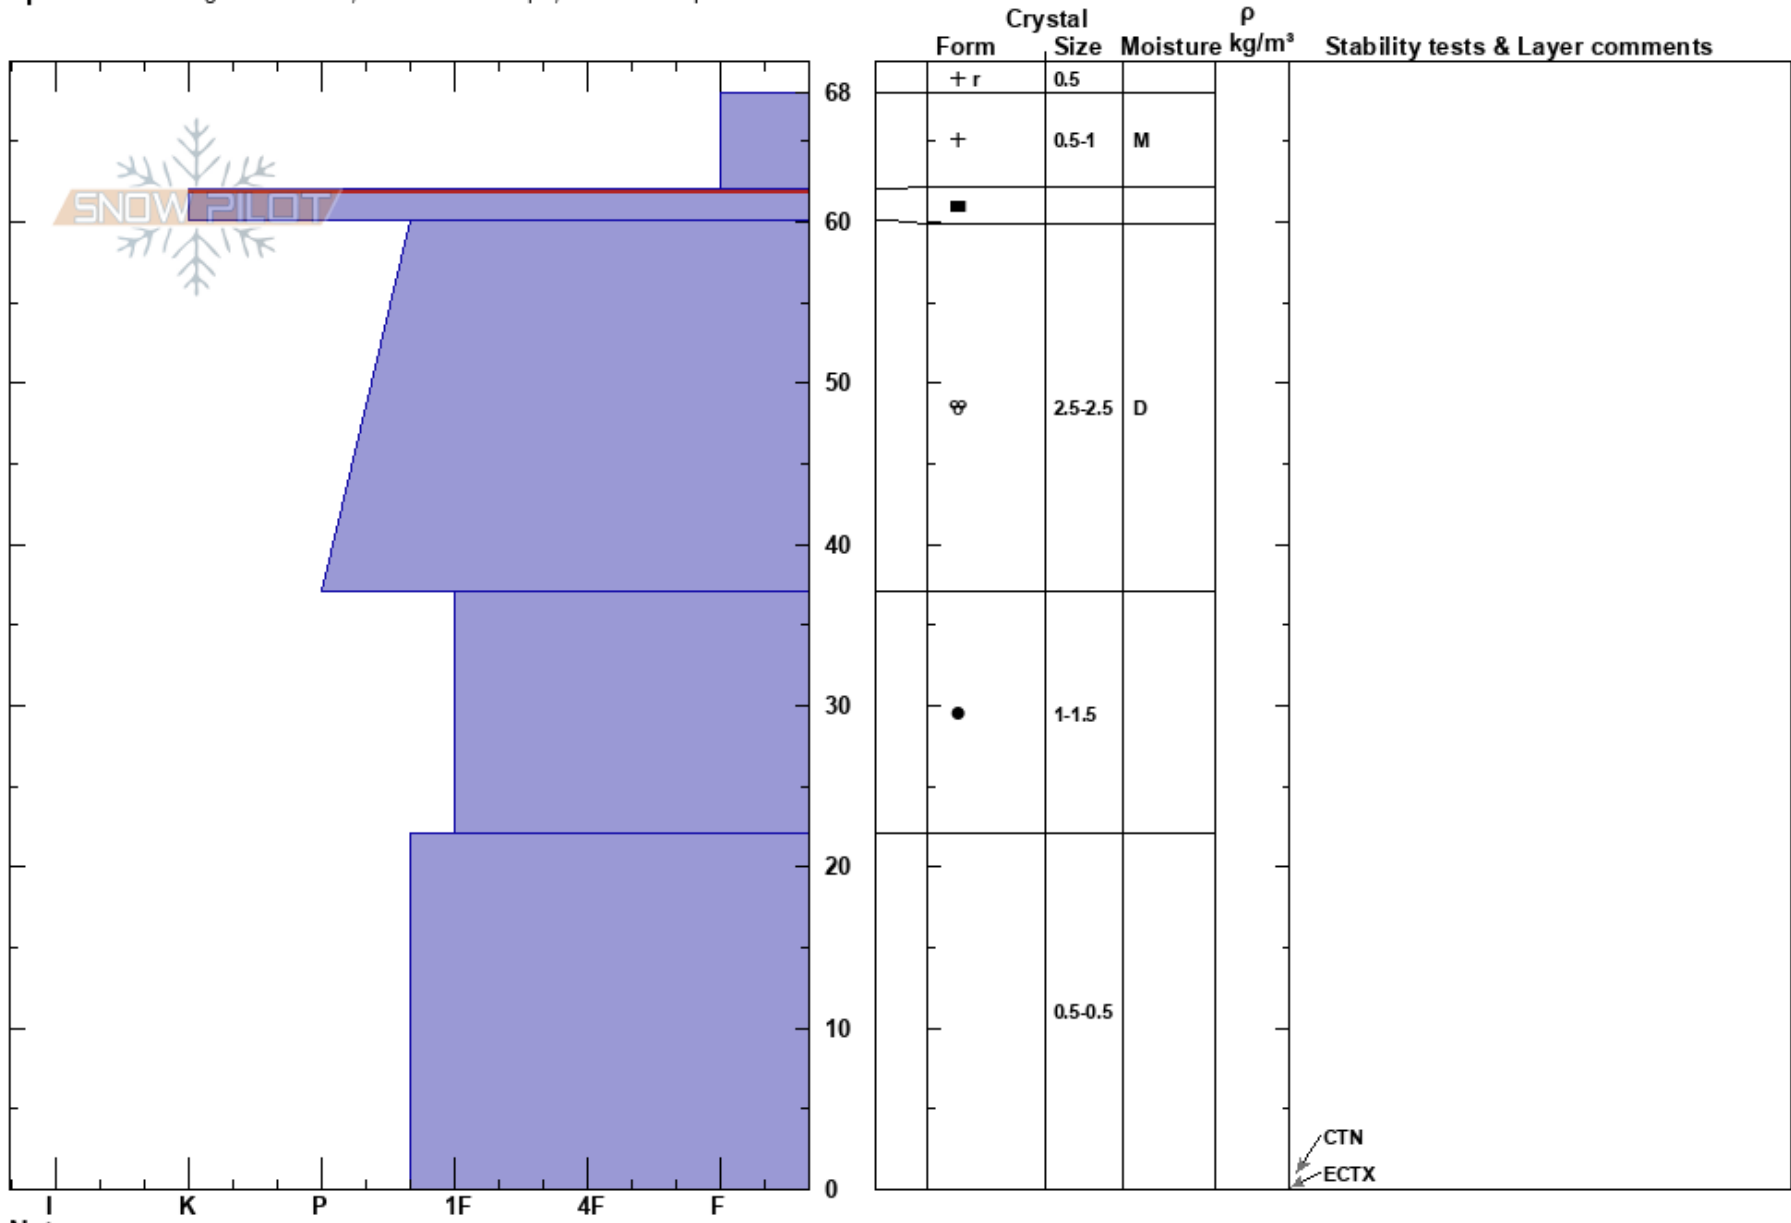

Bachelor Moraine West  
 Mt Bachelor Area  
 OR  
 Elevation: 7800 ft  
 Aspect: NE  
 Specifics: Pit dug in a Ski Area; Ski tracks on slope; We skied slope

Brandon Seymore  
 12/15/2015 - 9:00am  
 Co-ord:  
 Slope Angle: 25°  
 Wind Loading: no

Stability:  
 Air Temperature: -1°C  
 Sky Cover: BKN  
 Precipitation: NO  
 Wind: W Light Breeze

HS:68  
 PF: 5  
 PS: 2  
 62-60cm: Problematic layer

Layer Notes:

Notes: West gully above Skyliner Lift