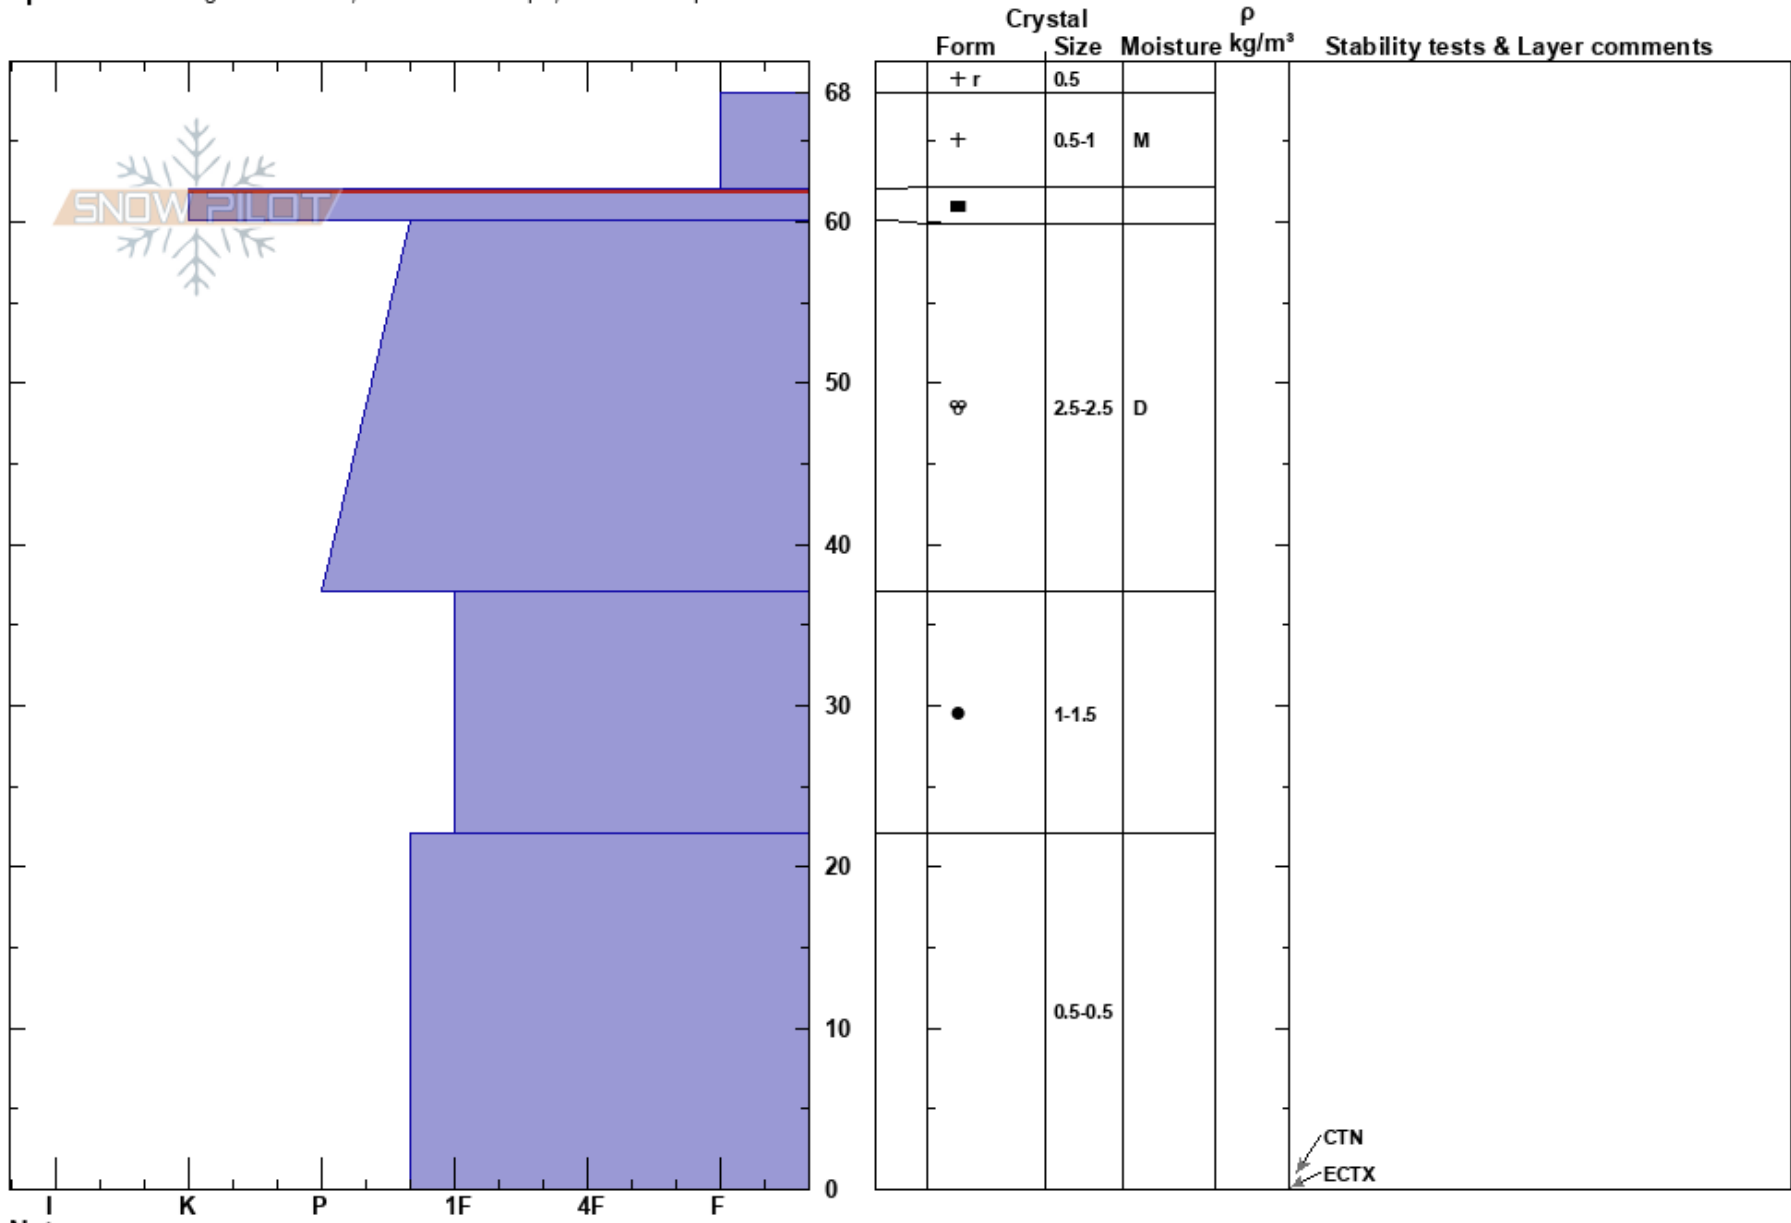

Bachelor Moraine West

Brandon Seymore

Stability:

HS:68

Layer Notes:

Mt Bachelor Area

12/15/2015 - 9:00am

Air Temperature: -1°C

PF: 5

62-60cm: Problematic layer

OR

Co-ord:

Sky Cover: BKN

PS: 2

Elevation: 7800 ft

Slope Angle: 25°

Precipitation: NO

Aspect: NE

Wind Loading: no

Wind: W Light Breeze

Specifics: Pit dug in a Ski Area; Ski tracks on slope; We skied slope

Notes: West gully above Skyliner Lift

CTN
ECTX