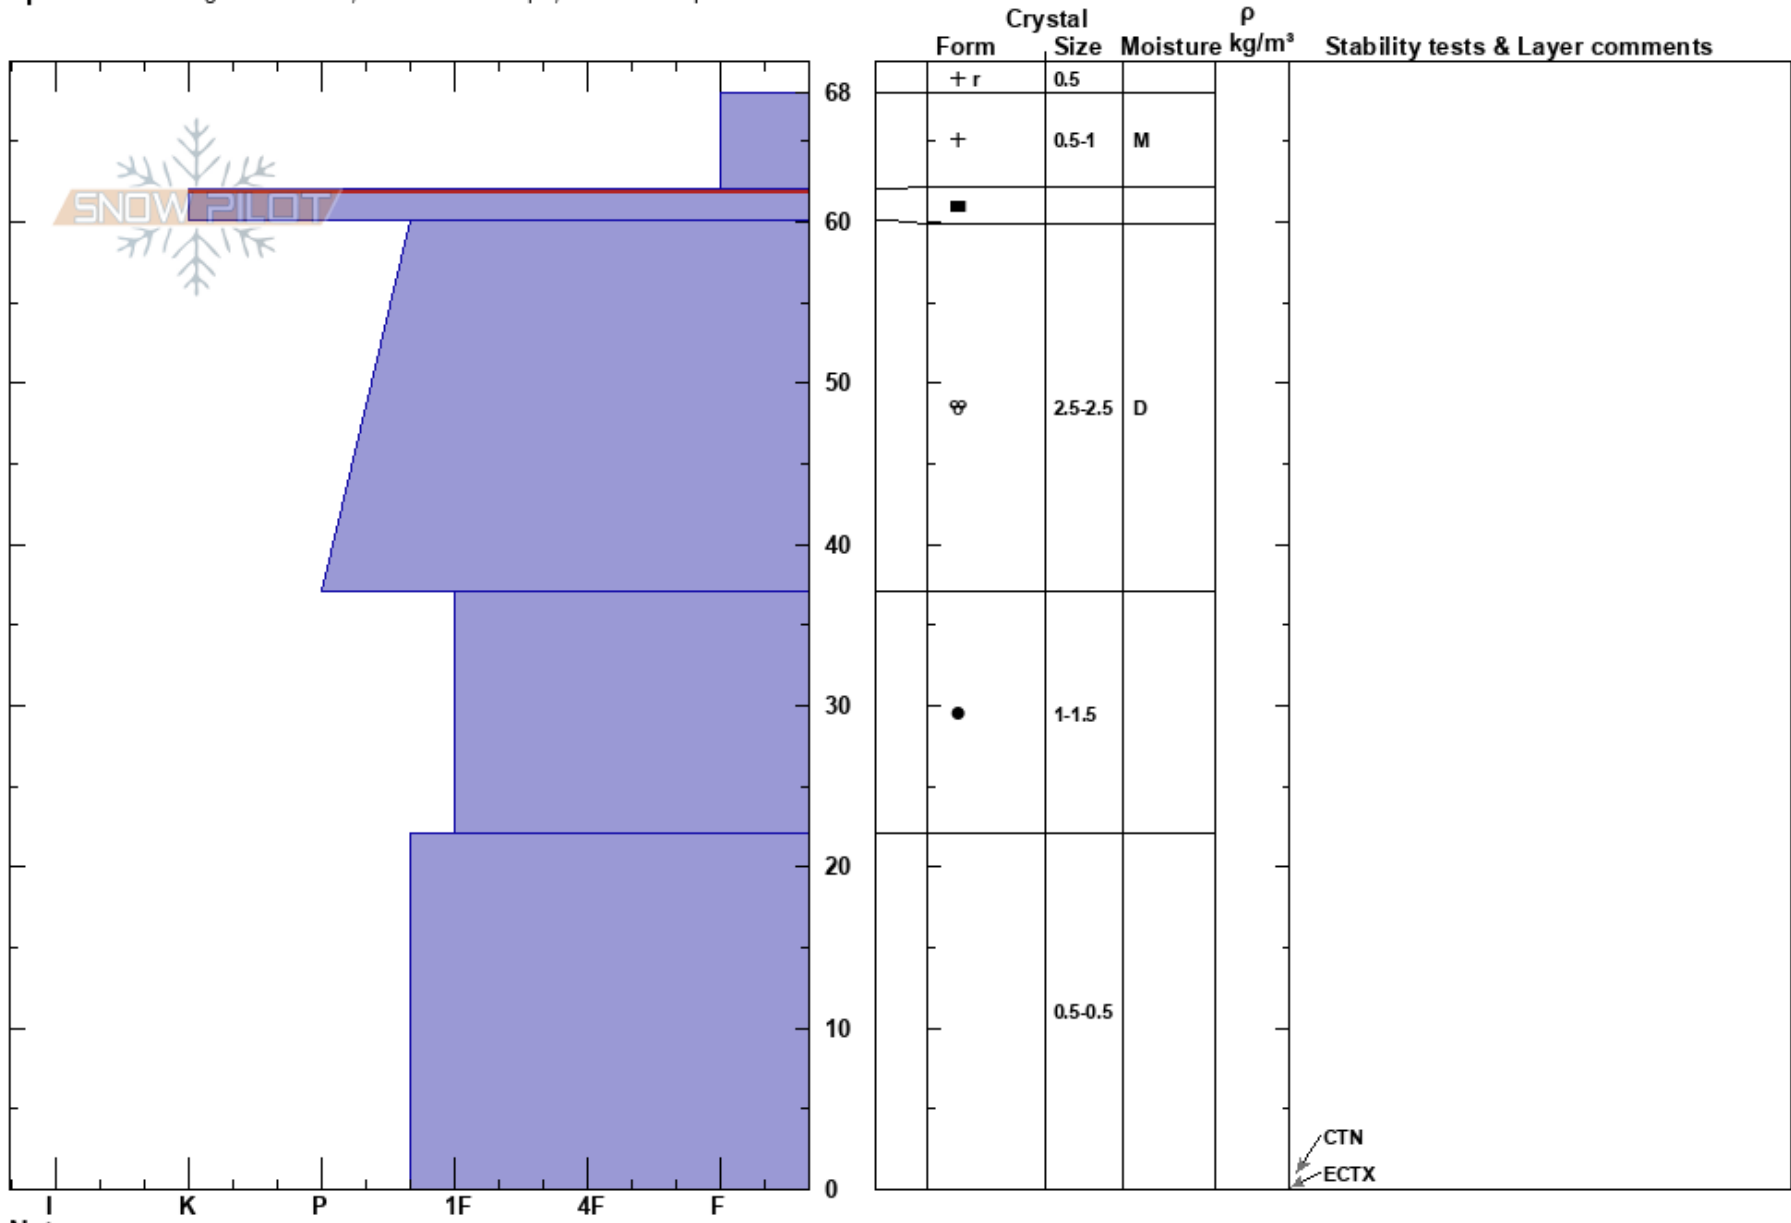

Bachelor Moraine West

Brandon Seymore

Stability:

HS:68

Layer Notes:

Mt Bachelor Area

12/15/2015 - 9:00am

Air Temperature: -1°C

PF: 5

62-60cm: Problematic layer

OR

Co-ord:

Sky Cover: BKN

PS: 2

Elevation: 7800 ft

Slope Angle: 25°

Precipitation: NO

Wind: W Light Breeze

Aspect: NE

Wind Loading: no

Specifics: Pit dug in a Ski Area; Ski tracks on slope; We skied slope

Notes: West gully above Skyliner Lift

CTN
ECTX