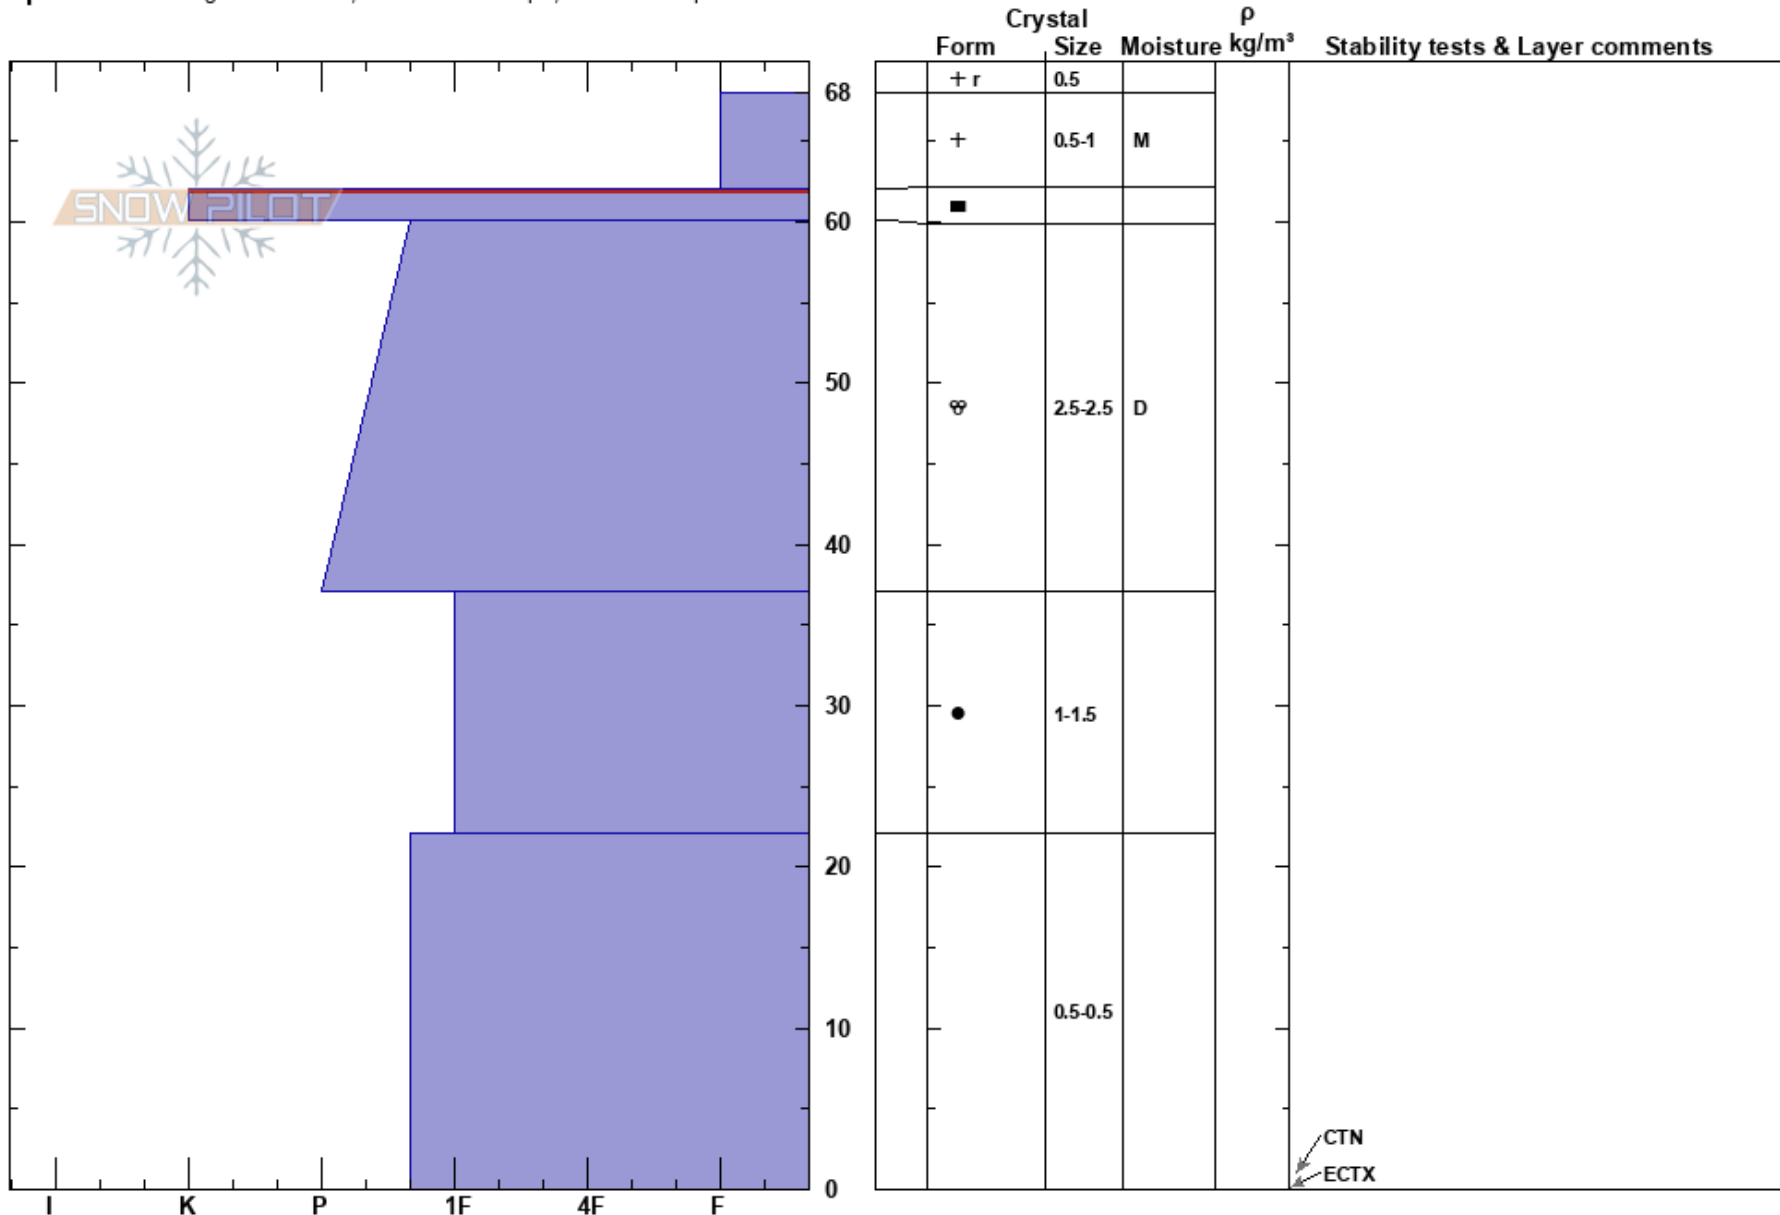

Bachelor Moraine West

Brandon Seymore

Stability:

HS:68

Layer Notes:

Mt Bachelor Area

12/15/2015 - 9:00am

Air Temperature: -1°C

PF: 5

62-60cm: Problematic layer

OR

Co-ord:

Sky Cover: BKN

PS: 2

Elevation: 7800 ft

Slope Angle: 25°

Precipitation: NO

Wind: W Light Breeze

Aspect: NE

Wind Loading: no

Specifics: Pit dug in a Ski Area; Ski tracks on slope; We skied slope

Notes: West gully above Skyliner Lift

CTN
ECTX