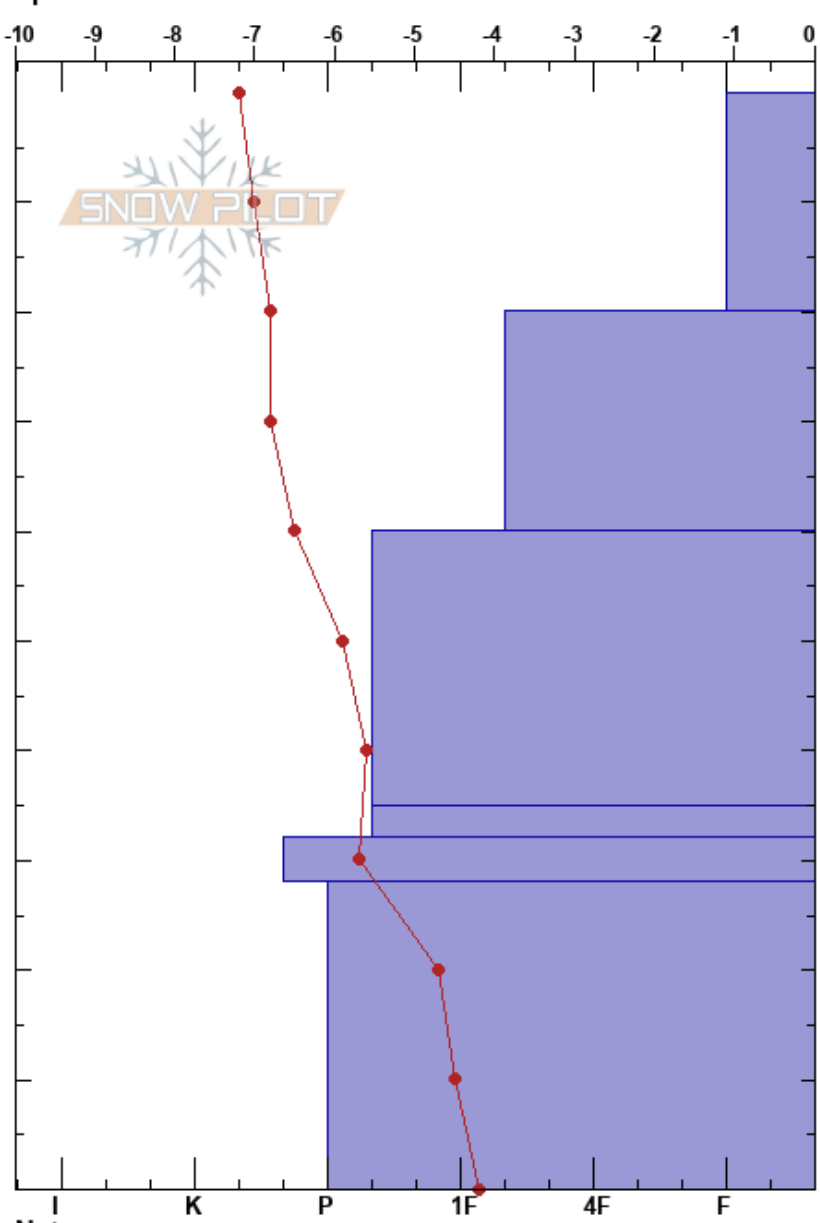

við illviörishnjuk  
Tröllaskagi  
Iceland  
Elevation: 782 m  
Aspect:  
Specifics:

Gestur Hansson  
11/02/2021 - 09:30  
Co-ord: 66.13429N, -18.98978W  
Slope Angle:  
Wind Loading:

Stability:  
Air Temperature: -3.1°C PF: 30 65-68cm: Problematic layer  
Sky Cover: BKN  
Precipitation: NO  
Wind: Calm

Height (cm)	Crystal		Moisture	$\rho$ kg/m <sup>3</sup>	Stability tests & Layer comments
	Form	Size			
0 - 10					
10 - 20	+				
20 - 30					
30 - 40	+ ( / )				
40 - 50					
50 - 60	/				
60 - 65					
65 - 70	B				
70 - 75	∩				
75 - 80					
80 - 85					
85 - 90	•				
90 - 100					

← CT15, SP @63cm

Notes: