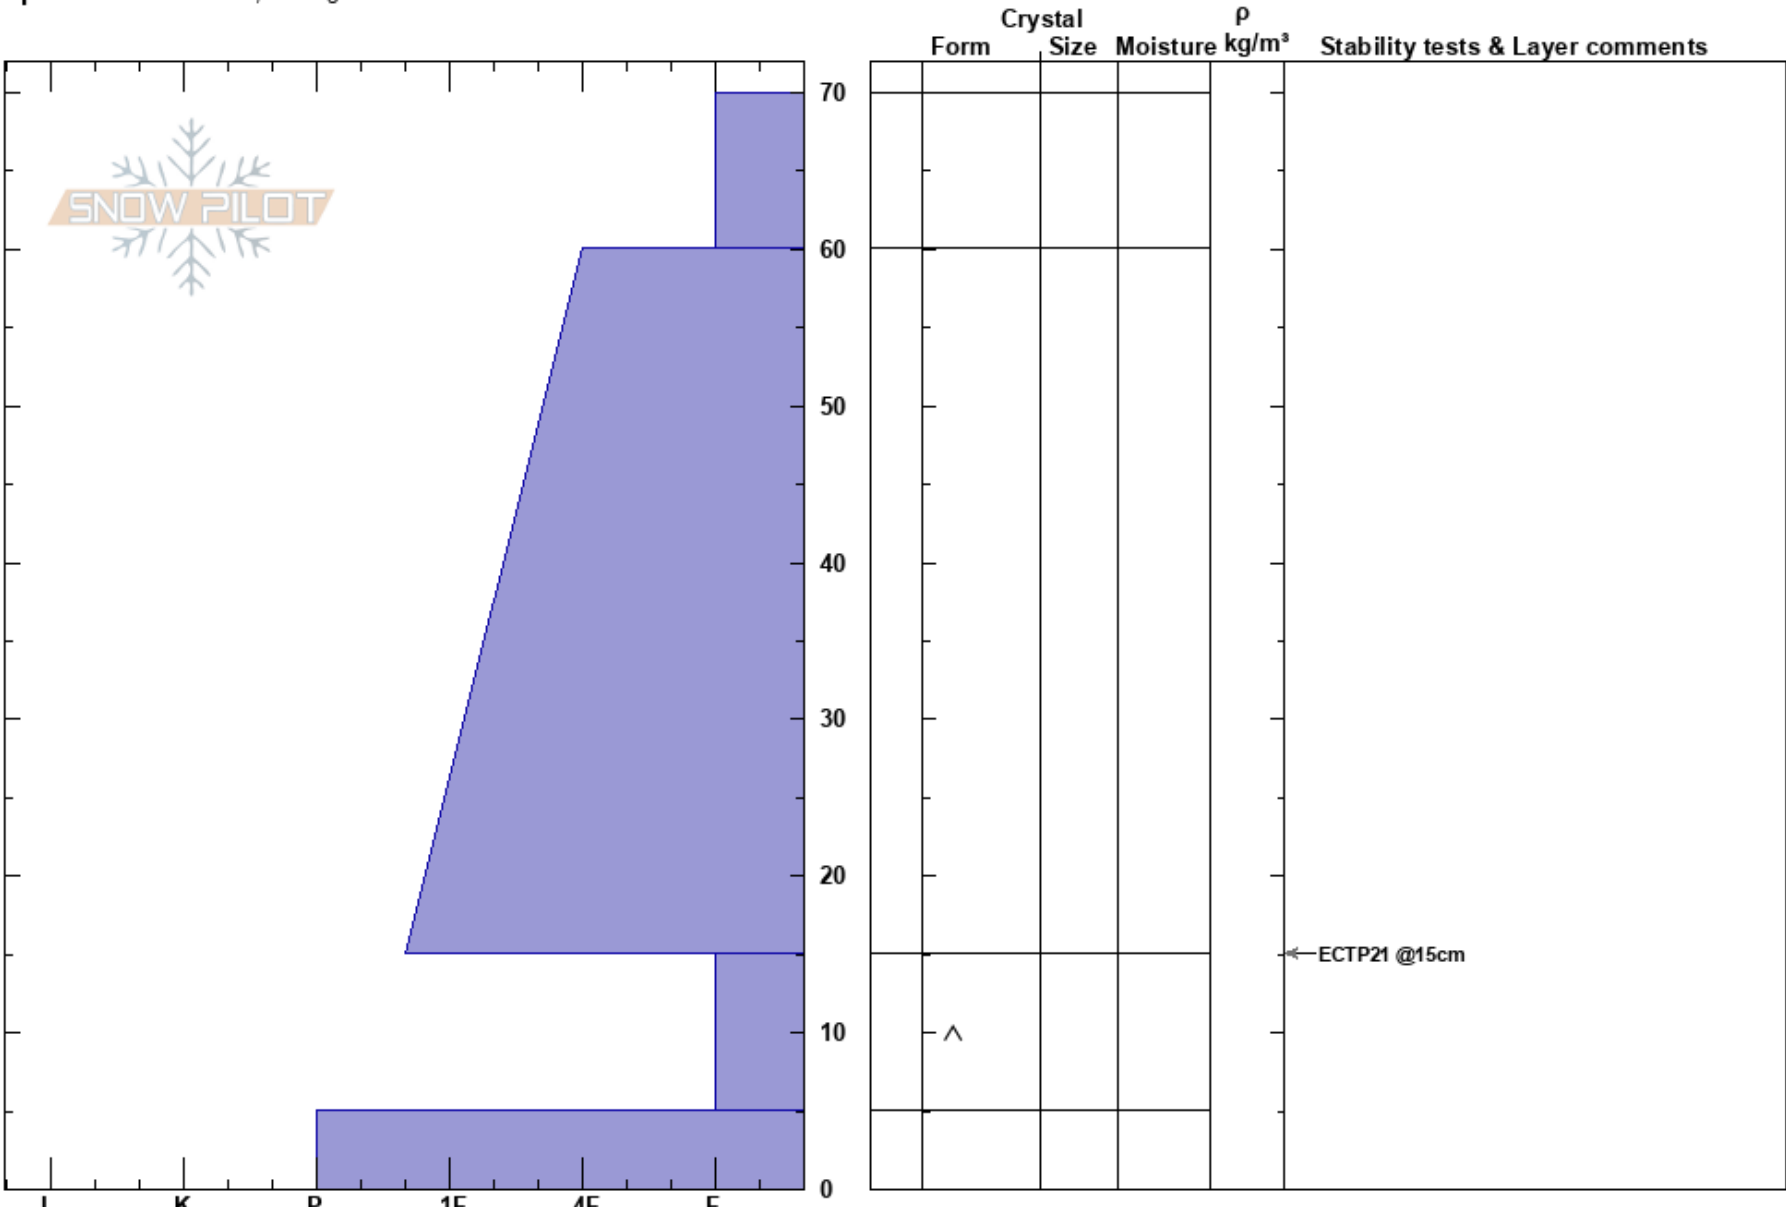

ANFO Bowl 2  
 Bridger Range  
 MT  
 Elevation: 10700 ft  
 Aspect: 40°  
**Specifics:** Practice Pit; Pit dug in a Ski Area

Doug Chabot-Admin  
 06/09/2017 - 11:15am  
**Co-ord:**  
**Slope Angle:** 38°  
**Wind Loading:** no

**Stability:**  
**Air Temperature:** -5°C  
**Sky Cover:** CLR  
**Precipitation:** NO  
**Wind:** Calm

**HS:** 70  
**PS:** 15  
**Layer Notes:**

Notes: