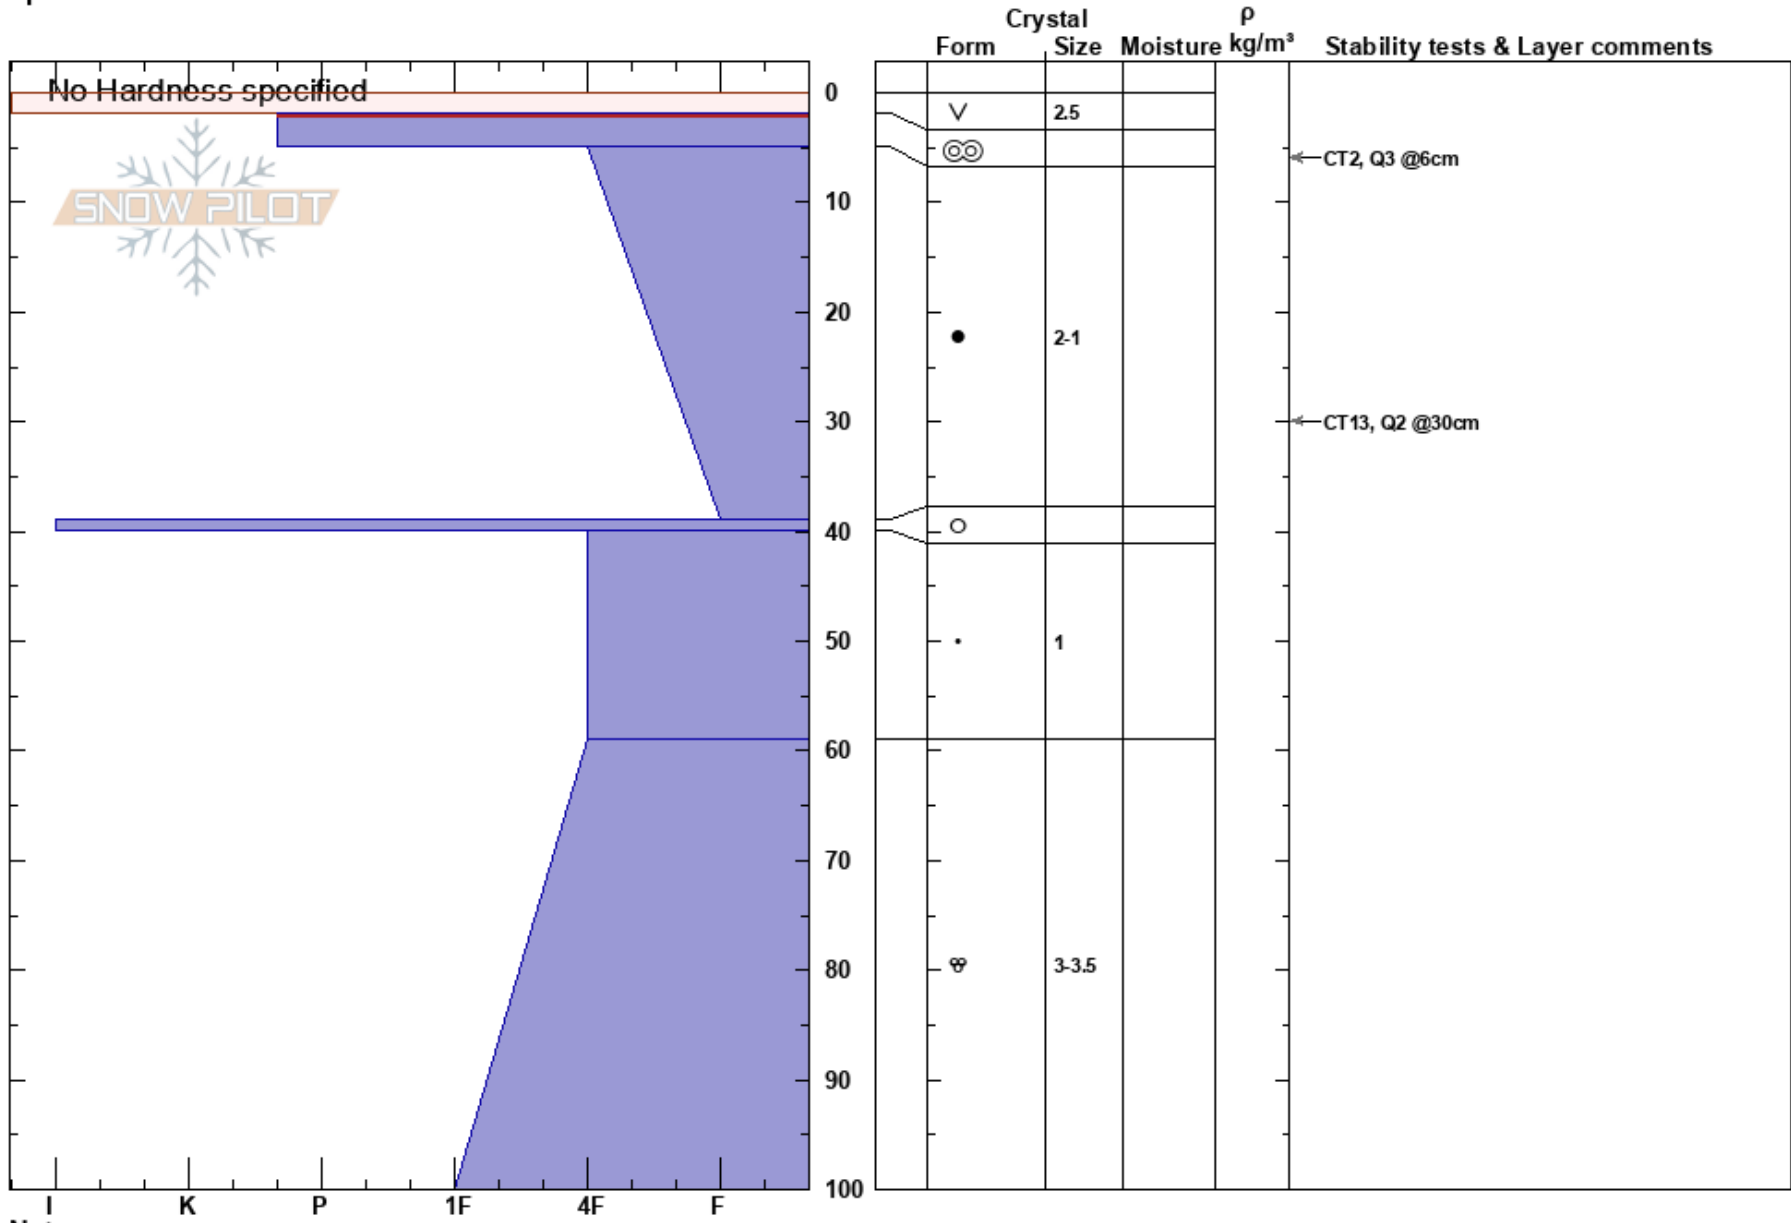

NC
 Donner Pass Area
 CA
 Elevation: 2286 m
 Aspect:
 Specifics:

Erin Laine
 02/15/2017 - 10:00am
 Co-ord: 39.34626N, -120.30759W
 Slope Angle:
 Wind Loading: no

Stability:
 Air Temperature:
 Sky Cover: FEW
 Precipitation: NO
 Wind: S Light Breeze

Layer Notes:
 2-5cm: Problematic layer

Notes: