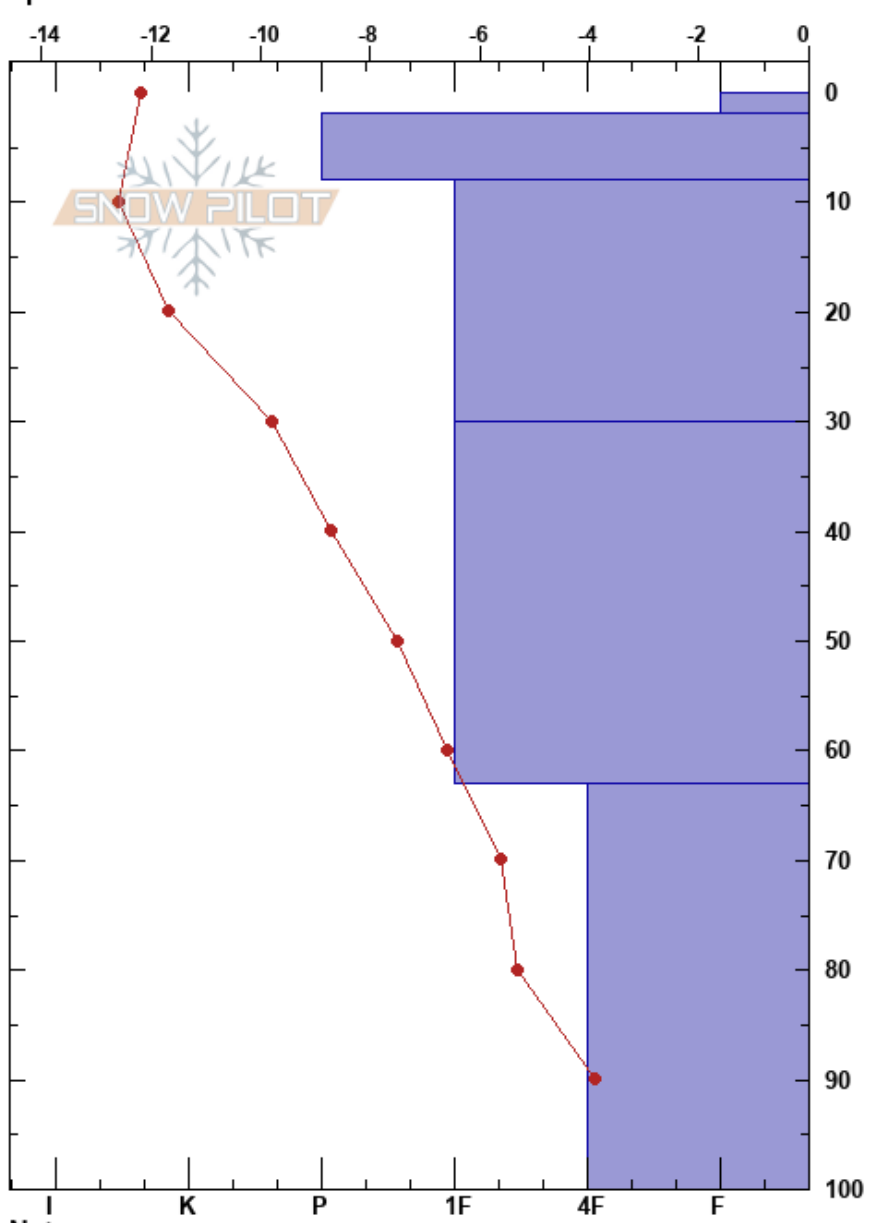

Mortsbäcken
 Hemavan
 Sweden
 Elevation: 725 m
 Aspect: 230°
 Specifics:

Mojo Andersson
 05/02/2021 - 11:15
 Co-ord: 65.81903N, 15.14958E
 Slope Angle: 30°
 Wind Loading:

Stability:
 Air Temperature: -9.6°C PF: 5
 Sky Cover: BKN
 Precipitation: NO
 Wind: NW Light Breeze

Layer Notes:

Form	Crystal		ρ kg/m ³	Stability tests & Layer comments
	Size	Moisture		
				← ECTN16 @8cm
				← ECTP22 @30cm / V 1-4 mm
				← ECTP27 @63cm fc 1-1.5 mm

Notes:

I K P 1F 4F F