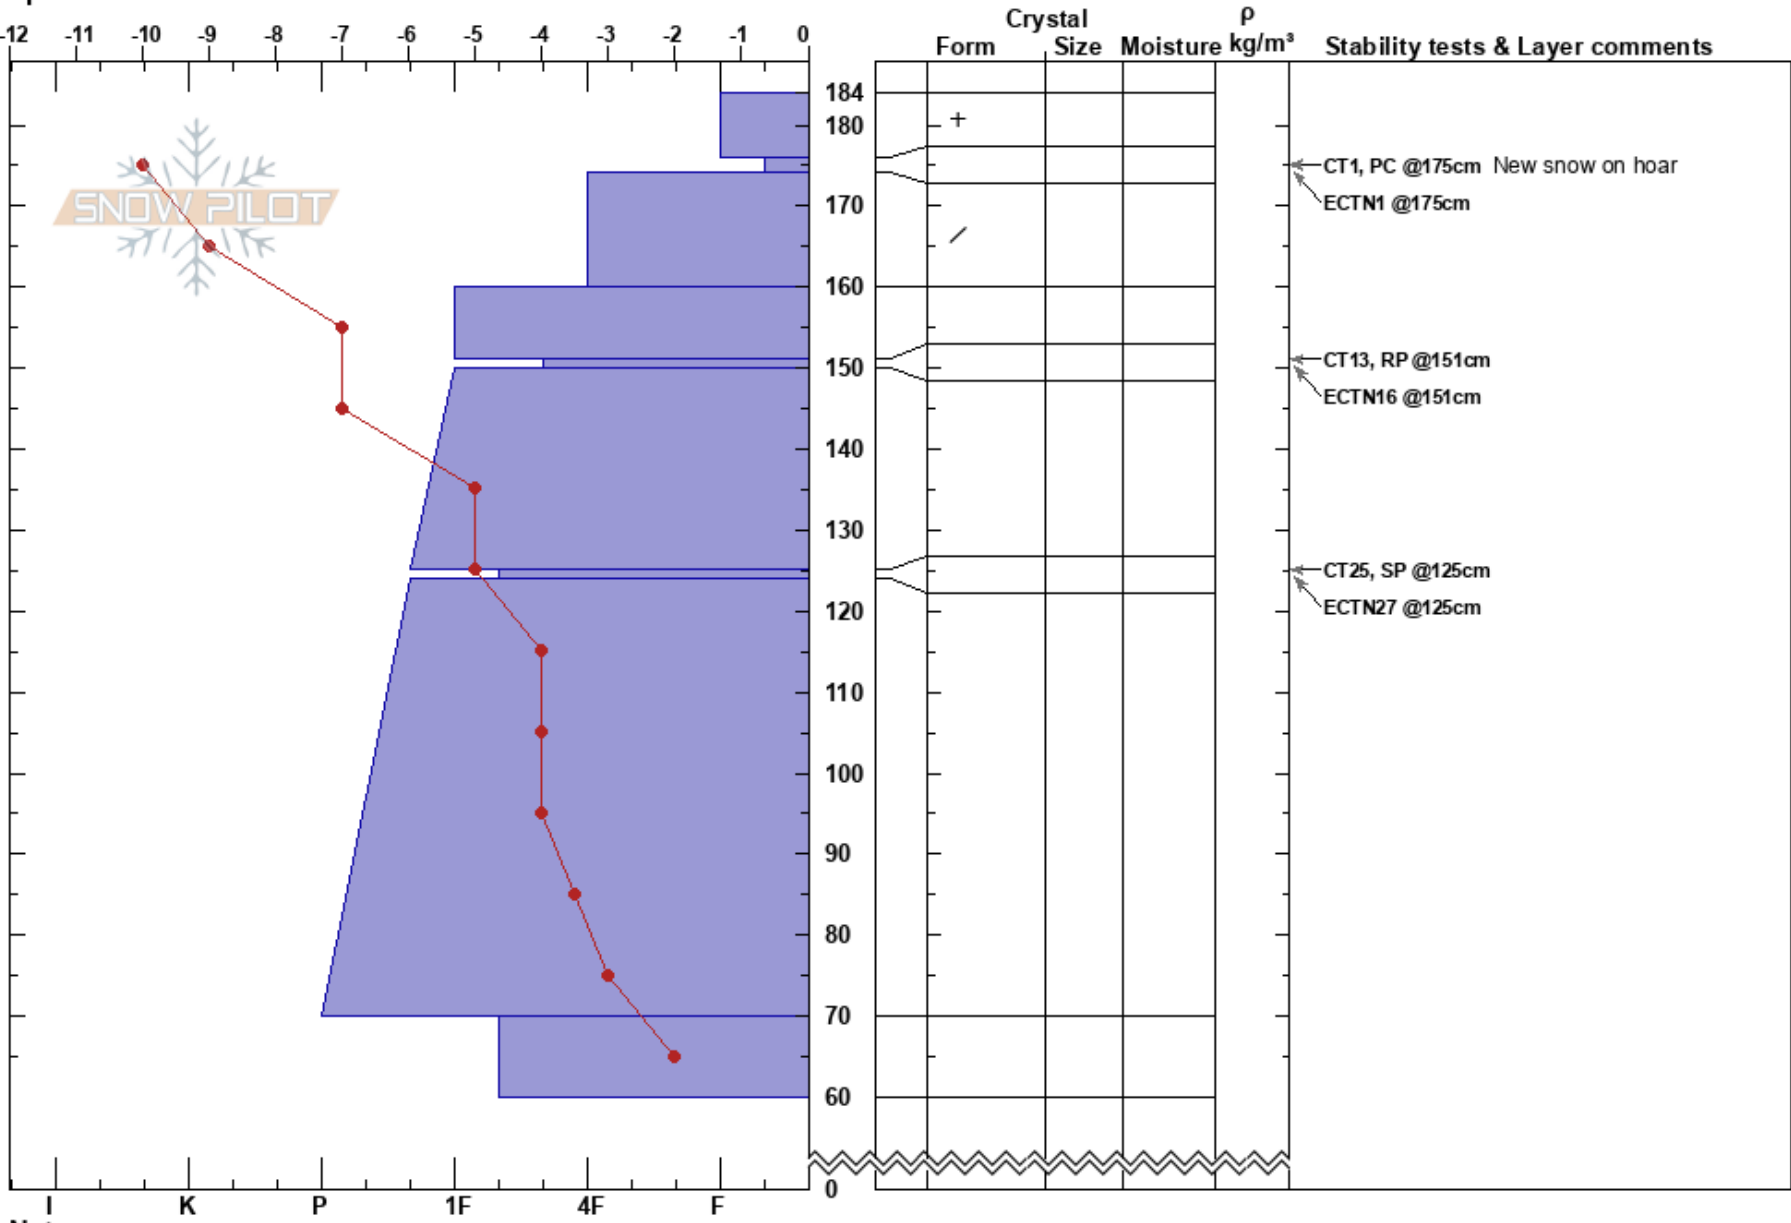

20210203LostTrailBC  
 Bitterroot  
 MT  
 Elevation: 8110 ft  
 Aspect: 45°  
 Specifics:

Geoff Fast  
 02/03/2021 - 11:00am  
 Co-ord: 45.70346N, -113.97347W  
 Slope Angle: 31°  
 Wind Loading: no

Stability:  
 Air Temperature: -8°C  
 Sky Cover: FEW  
 Precipitation: S-1  
 Wind: NW Calm  
 HS: 184  
 PF: 65  
 PS: 28  
 125-124cm: Problematic layer

Layer Notes:

Notes: