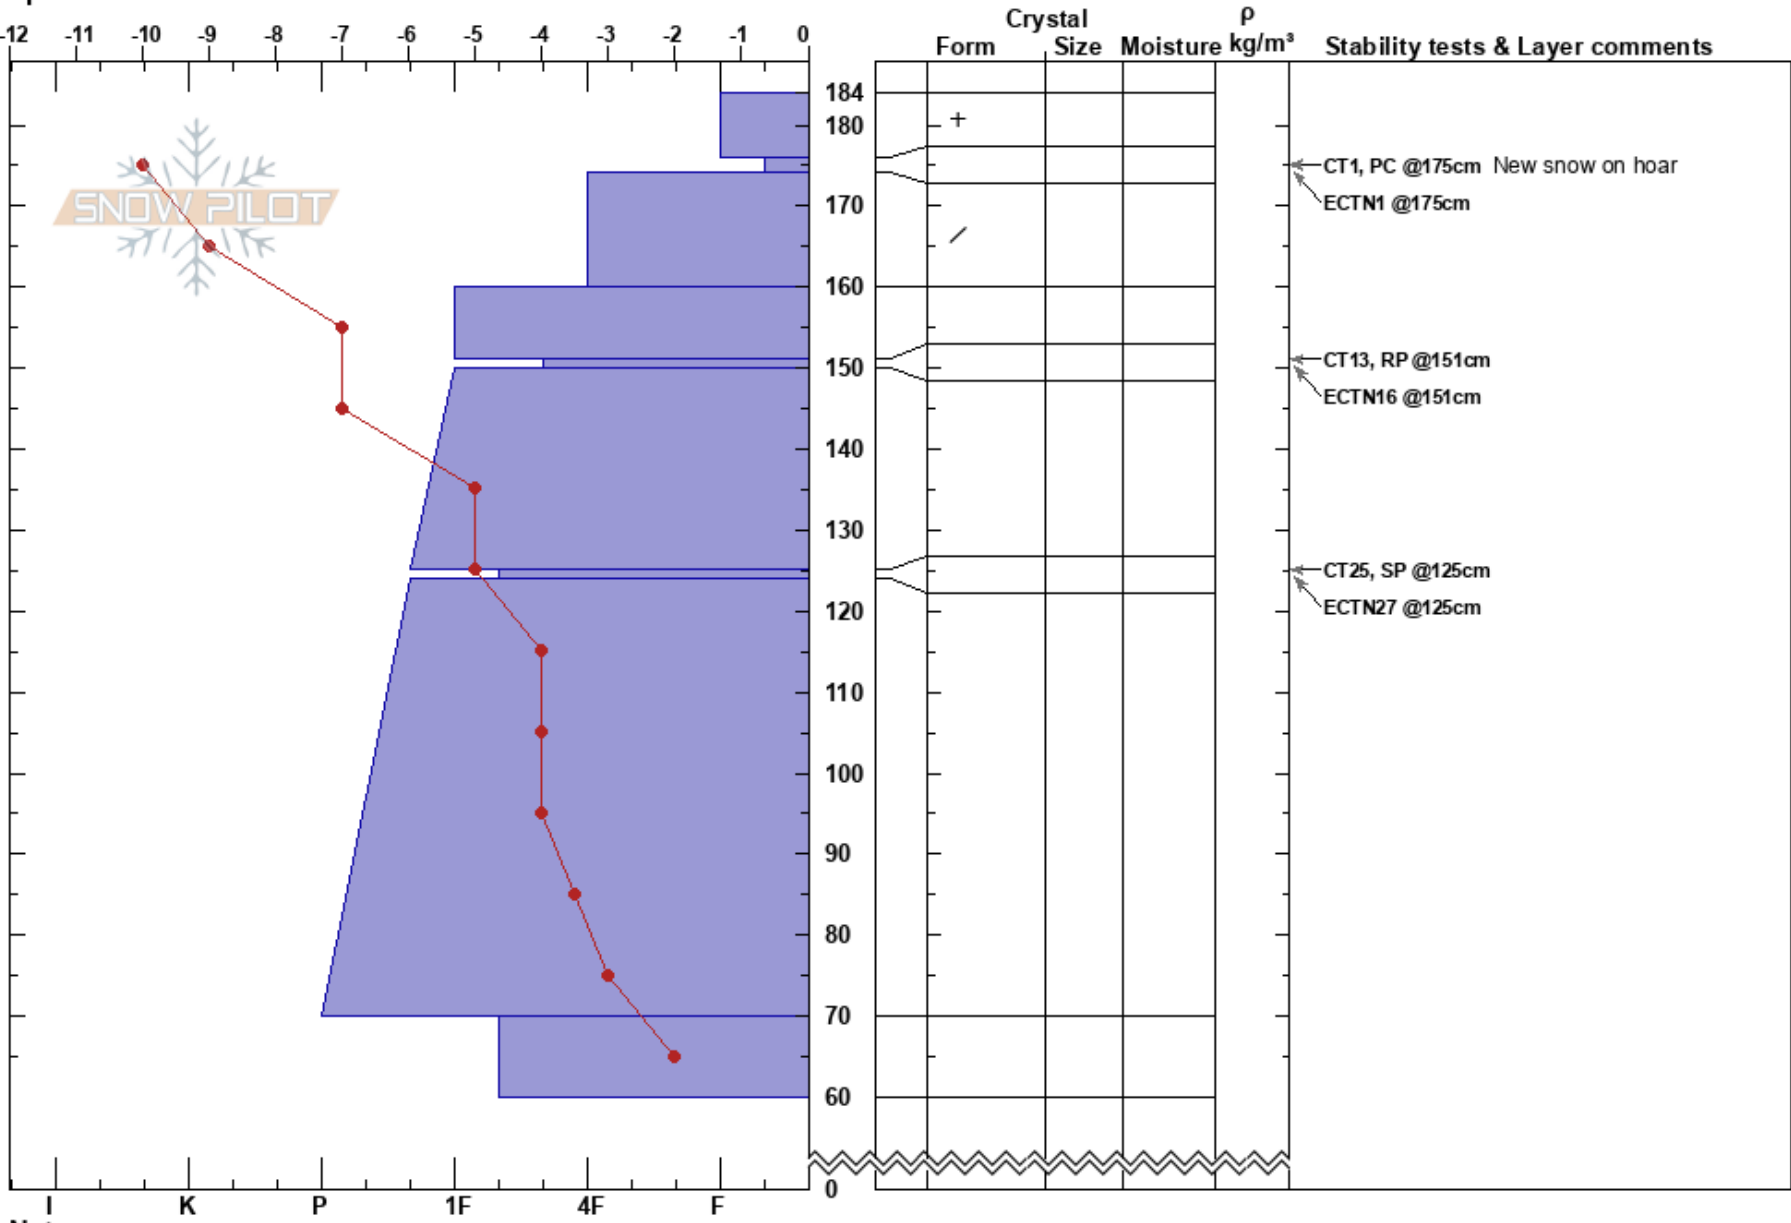

20210203LostTrailBC
 Bitterroot
 MT
 Elevation: 8110 ft
 Aspect: 45°
 Specifics:

Geoff Fast
 02/03/2021 - 11:00am
 Co-ord: 45.70346N, -113.97347W
 Slope Angle: 31°
 Wind Loading: no

Stability:
 Air Temperature: -8°C
 Sky Cover: FEW
 Precipitation: S-1
 Wind: NW Calm
 HS: 184
 PF: 65
 PS: 28
 125-124cm: Problematic layer

Layer Notes:

Notes: