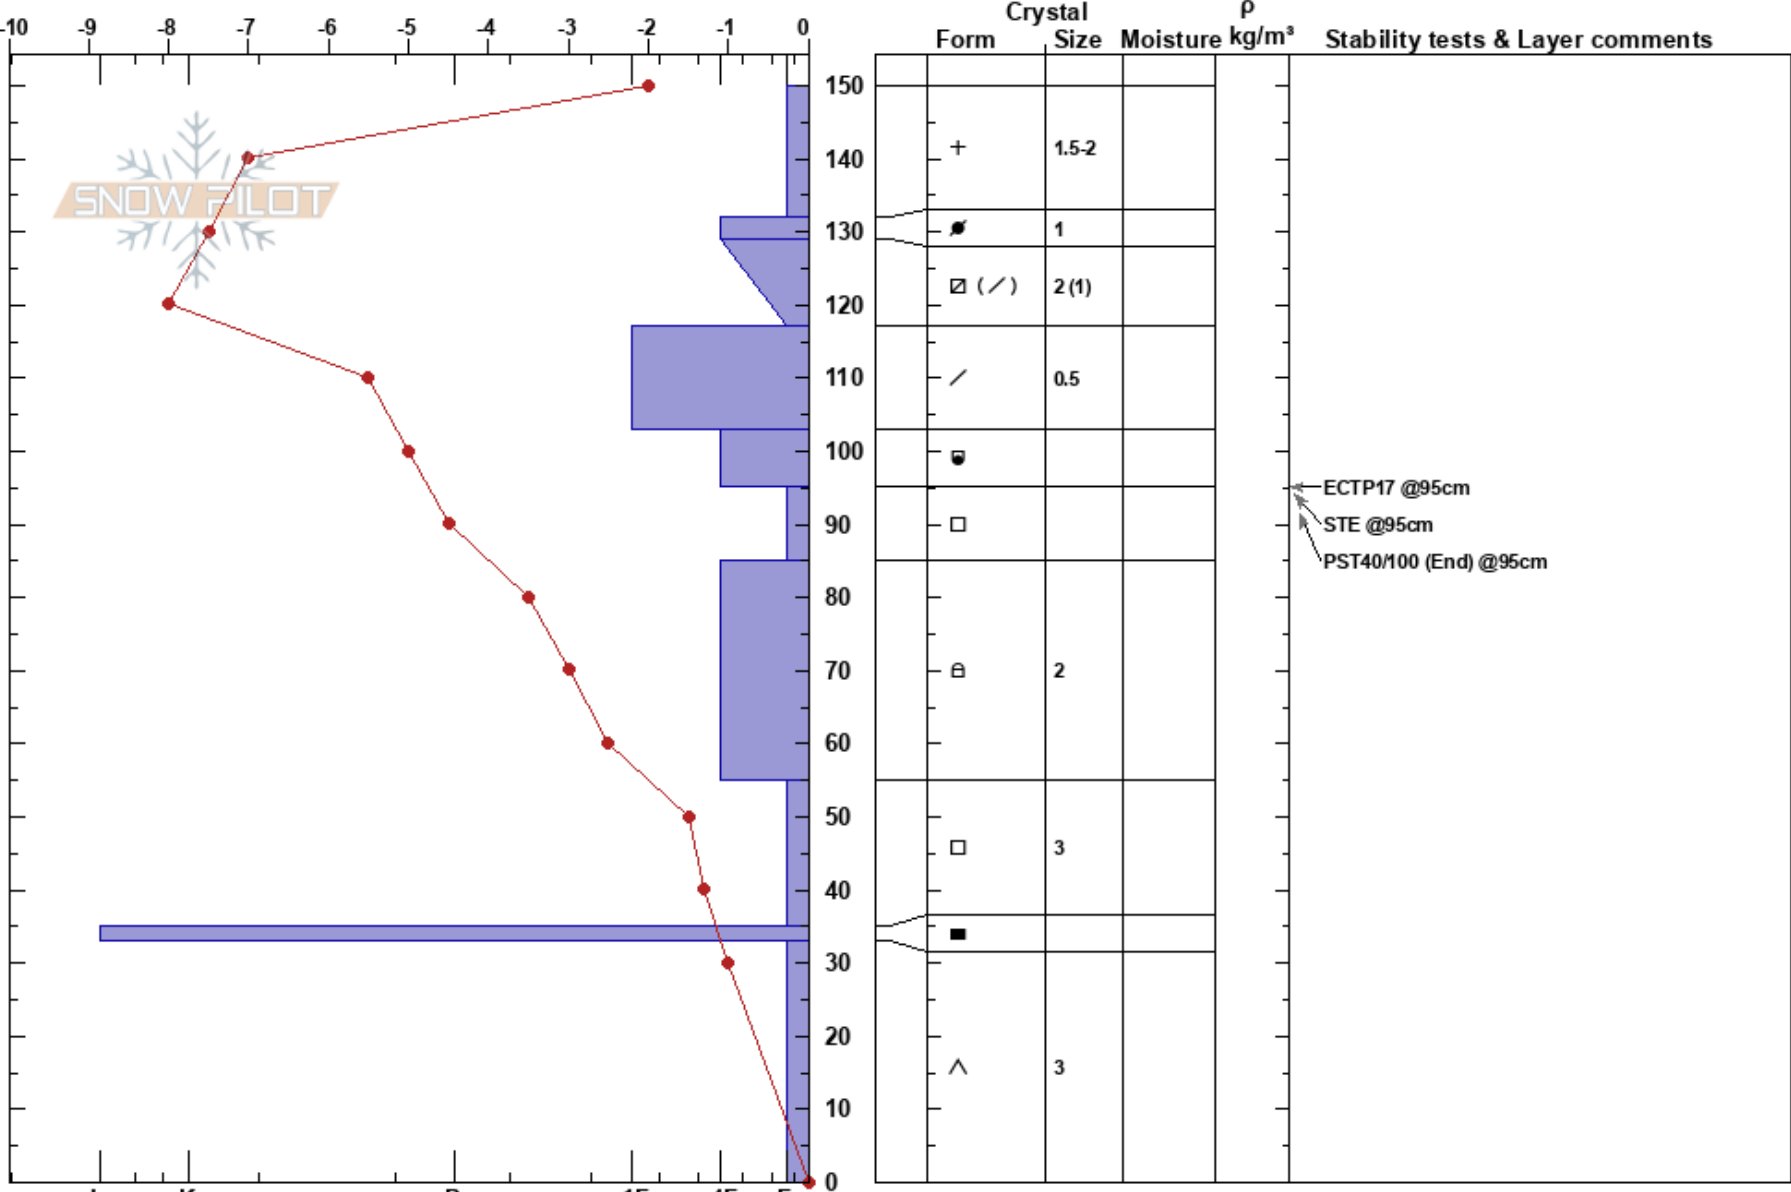

Front Yard 01/31/21
 San Juan Range
 CO
 Elevation: 11619 ft
 Aspect: NE

Brian Ducay
 01/31/2021 - 1:40pm
 Co-ord: 37.88994N, -107.72691W
 Slope Angle: 25°
 Wind Loading: previous

Stability: Fair
 Air Temperature: -2°C
 Sky Cover: CLR
 Precipitation: NO
 Wind: N Calm

HS: 150
 PF: 30
 PS: 5
 Layer Notes:

Specifics: Recent avalanche activity on similar slopes; Recent avalanche activity on different slopes

Notes: