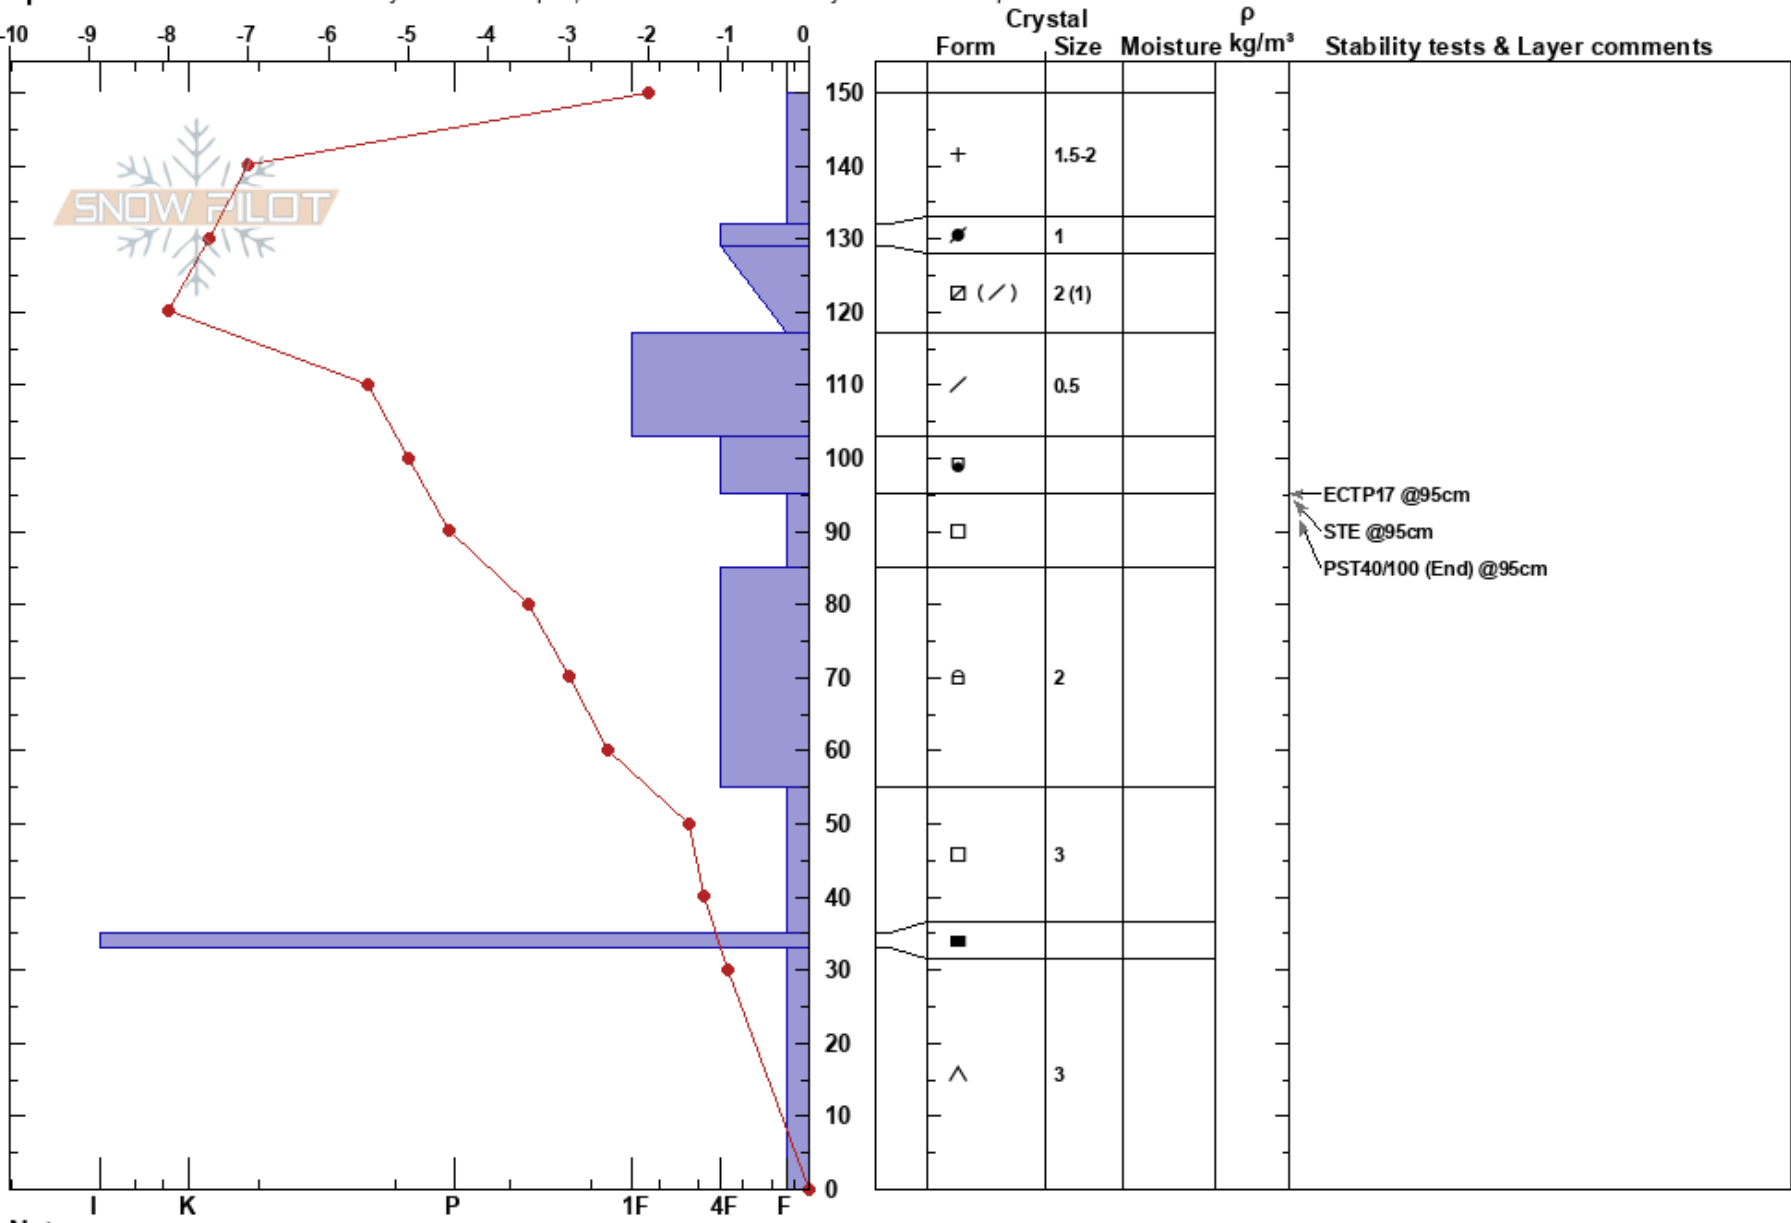

Front Yard 01/31/21
 San Juan Range
 CO
 Elevation: 11619 ft
 Aspect: NE

Brian Ducay
 01/31/2021 - 1:40pm
 Co-ord: 37.88994N, -107.72691W
 Slope Angle: 25°
 Wind Loading: previous

Stability: Fair
 Air Temperature: -2°C
 Sky Cover: CLR
 Precipitation: NO
 Wind: N Calm

Layer Notes:

HS: 150
 PF: 30
 PS: 5

Specifics: Recent avalanche activity on similar slopes; Recent avalanche activity on different slopes

Notes: