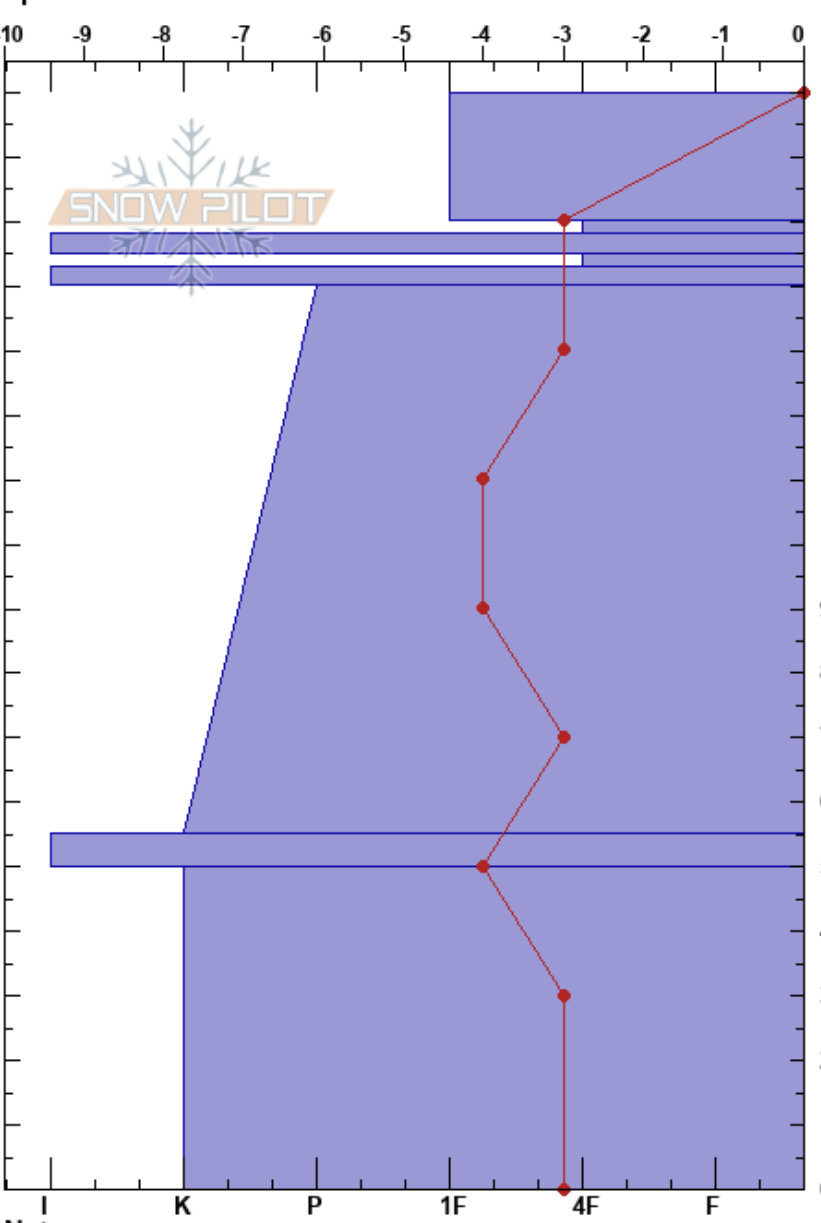

Vikafjellet
 Voss
 Norway
 Elevation: 1187 m
 Aspect: NE
 Specifics:

Olav Aga
 06/05/2017 - 19:30
 Co-ord: 32V 359569E 6756888N
 Slope Angle: 10°
 Wind Loading: no

Stability:
 Air Temperature: 4°C
 Sky Cover: CLR
 Precipitation: NO
 Wind: NW Light Breeze

HS: 170
 PS: 5 150-148cm: Problematic layer

Form	Crystal		ρ kg/m ³	Stability tests & Layer comments
	Size	Moisture		
⊕	1-2	M		
⊖	1-1.5			
■	2.5			
⊖	1.5			
■	2.5			
⊕	1-2	M		
	2.5			
⊕	2-3	M		

Notes: