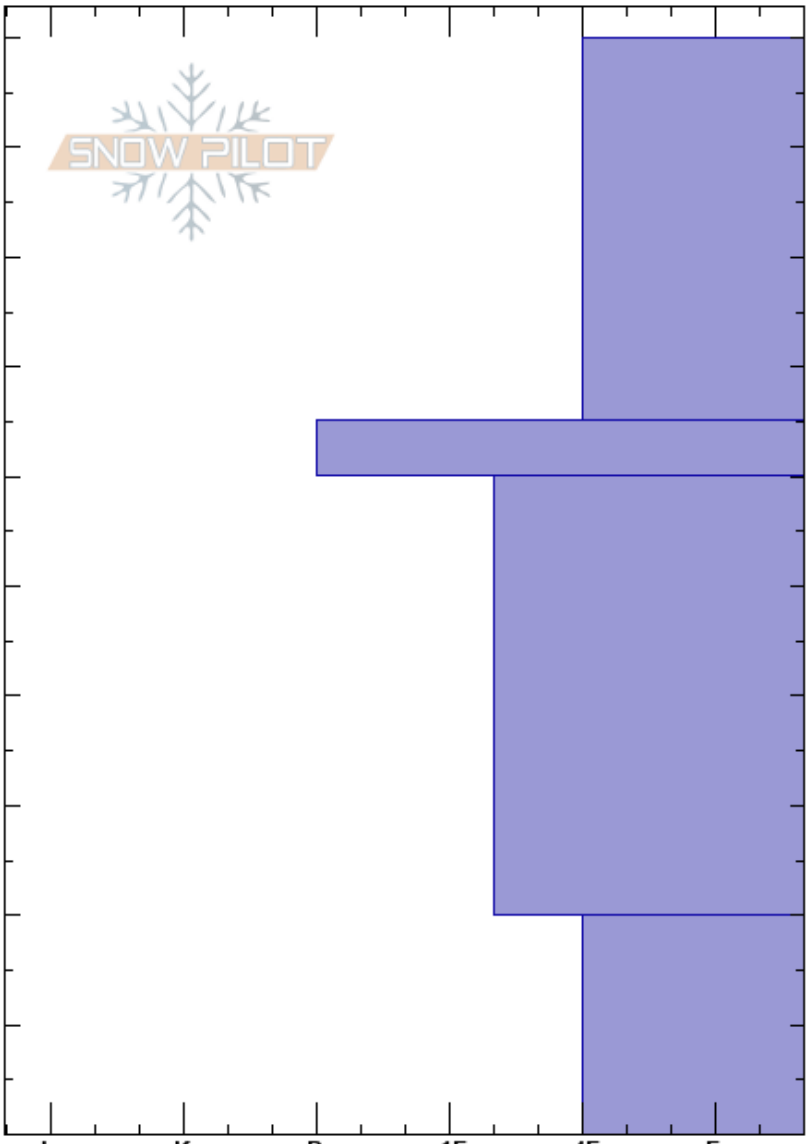

Filo Norm Hasty
 Andes
 Chile
Elevation: 3290 m
Aspect: SW
Specifics:

Anton Sponar
 21/07/2016 - 10:00
Co-ord:
Slope Angle: 36°
Wind Loading: previous

Stability:
Air Temperature: -8°C
Sky Cover: CLR
Precipitation: NO
Wind: W Light Breeze

HS: 100

Layer Notes:

	Crystal		ρ kg/m ³	Stability tests & Layer comments
	Form	Size		
100				
90				
80				
70				
65				← CT16, Q2 @65cm
60				
50				
40				
30				
20				
10				
0				

Notes: