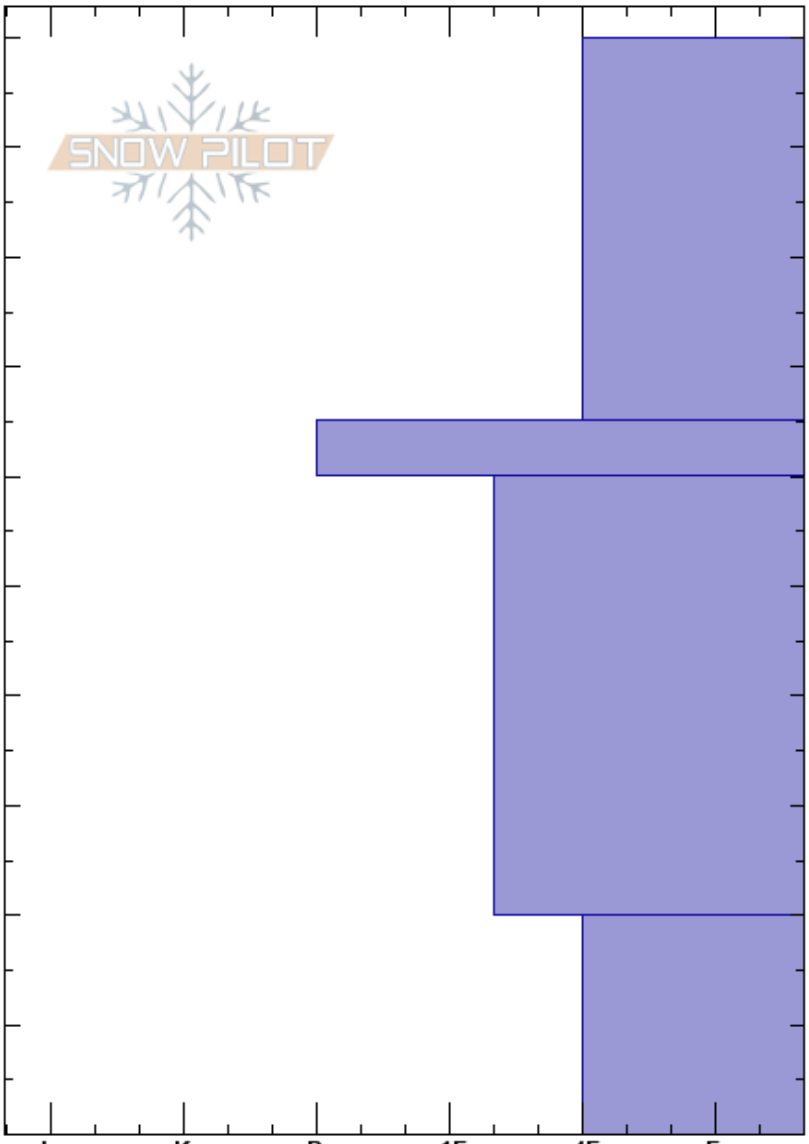

Filo Norm Hasty  
Andes  
Chile  
Elevation: 3290 m  
Aspect: SW  
Specifics:

Anton Sponar  
21/07/2016 - 10:00  
Co-ord:  
Slope Angle: 36°  
Wind Loading: previous

Stability:  
Air Temperature: -8°C  
Sky Cover: CLR  
Precipitation: NO  
Wind: W Light Breeze  
HS: 100  
Layer Notes:

Height (m)	Crystal		$\rho$ kg/m <sup>3</sup>	Stability tests & Layer comments
	Form	Size		
100				
90				
80				
70				
65				← CT16, Q2 @65cm
60				
50				
40				
30				
20				
10				
0				

Notes: