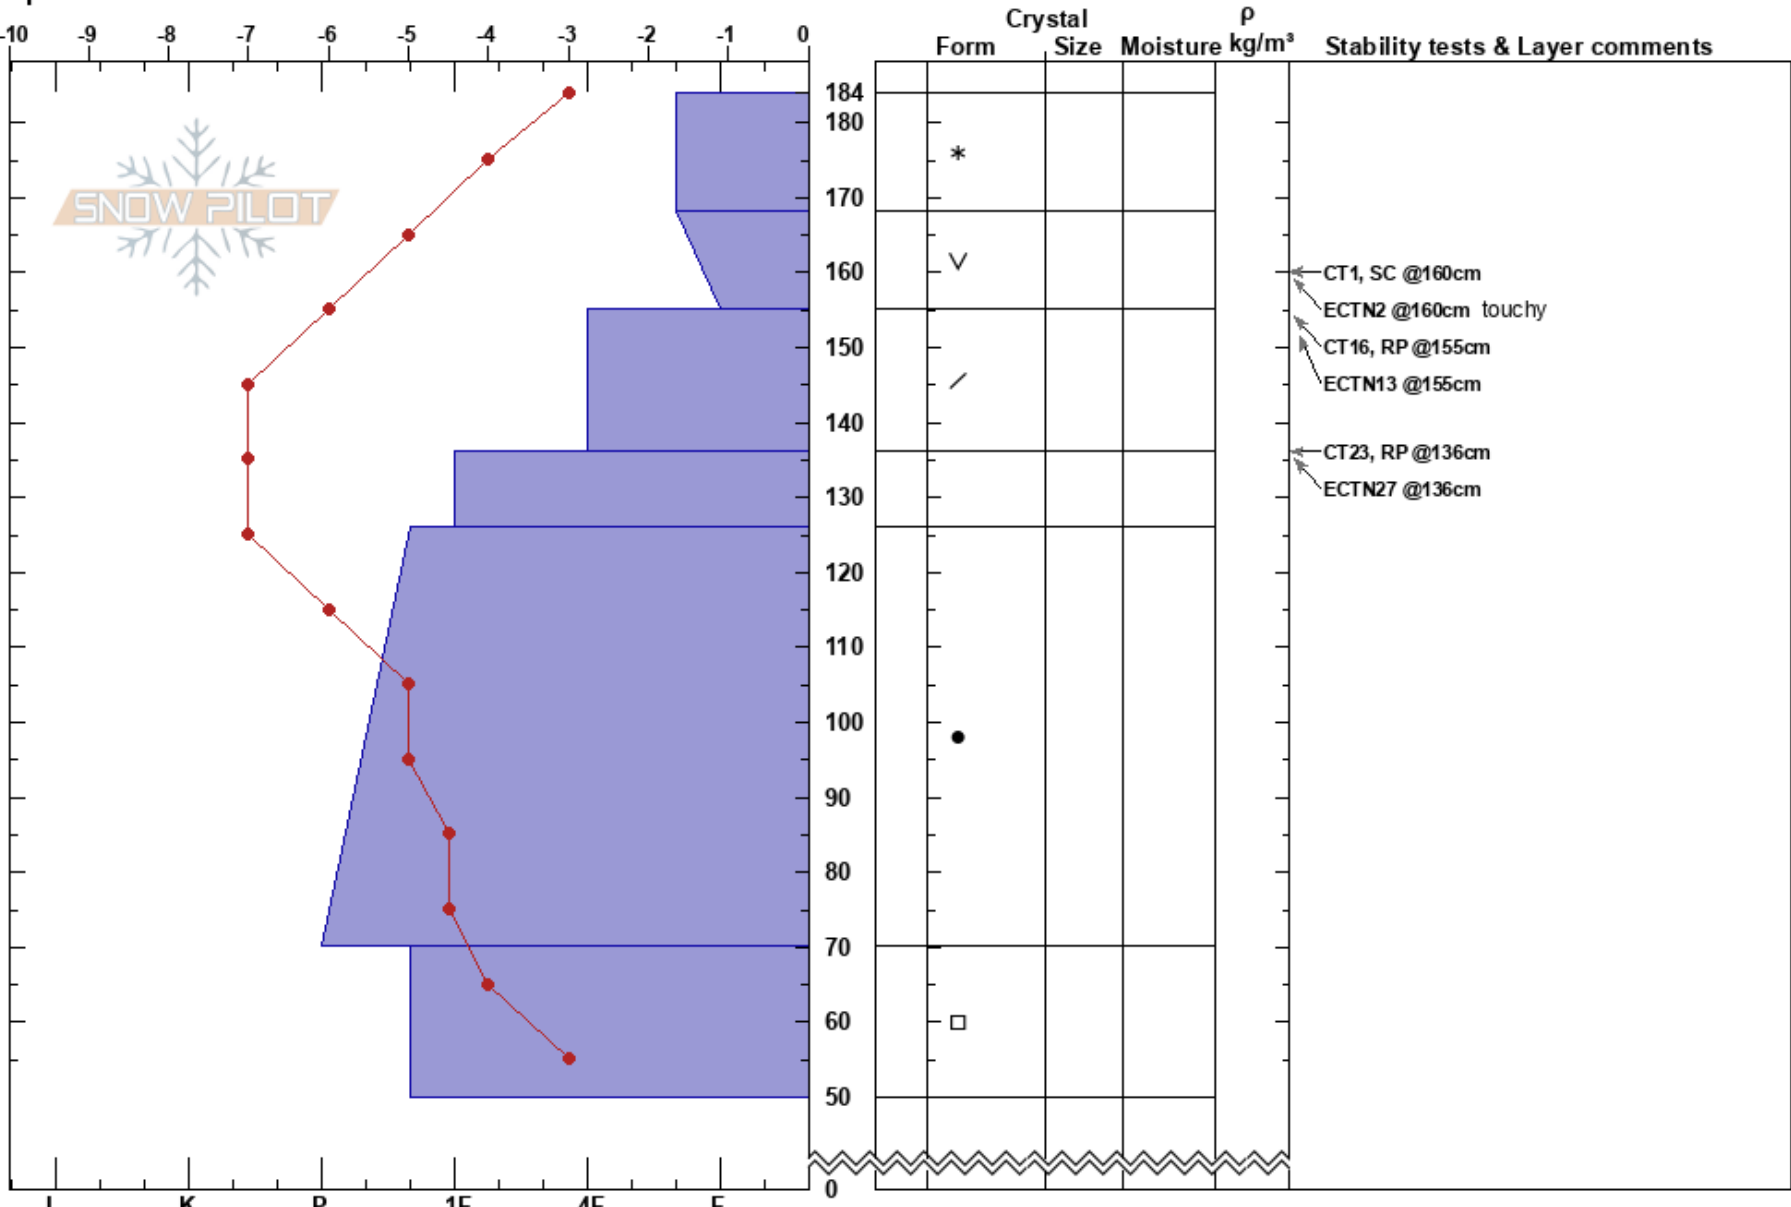

20210129LostTrailBC
 Bitterroot
 MT
 Elevation: 8098 ft
 Aspect: 45°
 Specifics:

Geoff Fast
 01/29/2021 - 2:00pm
 Co-ord: 45.70321N, -113.97611W
 Slope Angle: 30°
 Wind Loading: no

Stability: **HS: 184**
 Air Temperature: -2°C **PF: 32** 168-155cm: Problematic layer
 Sky Cover: OVC **PS: 64**
 Precipitation: S2
 Wind: N Light Breeze

Notes: NE slope; 8000n Feet; 30cm new snow past 14hrs - Storm came in cold and somewhat calm last night so surface hoar was buried, then storm warmed and is collapsing on buried surface hoar 30cms down - upper warmer snow is continuing to consolidate. The rest of snowpack is strong, despite persistant weak layer that still exists deeper (>70cms) in snowpack.