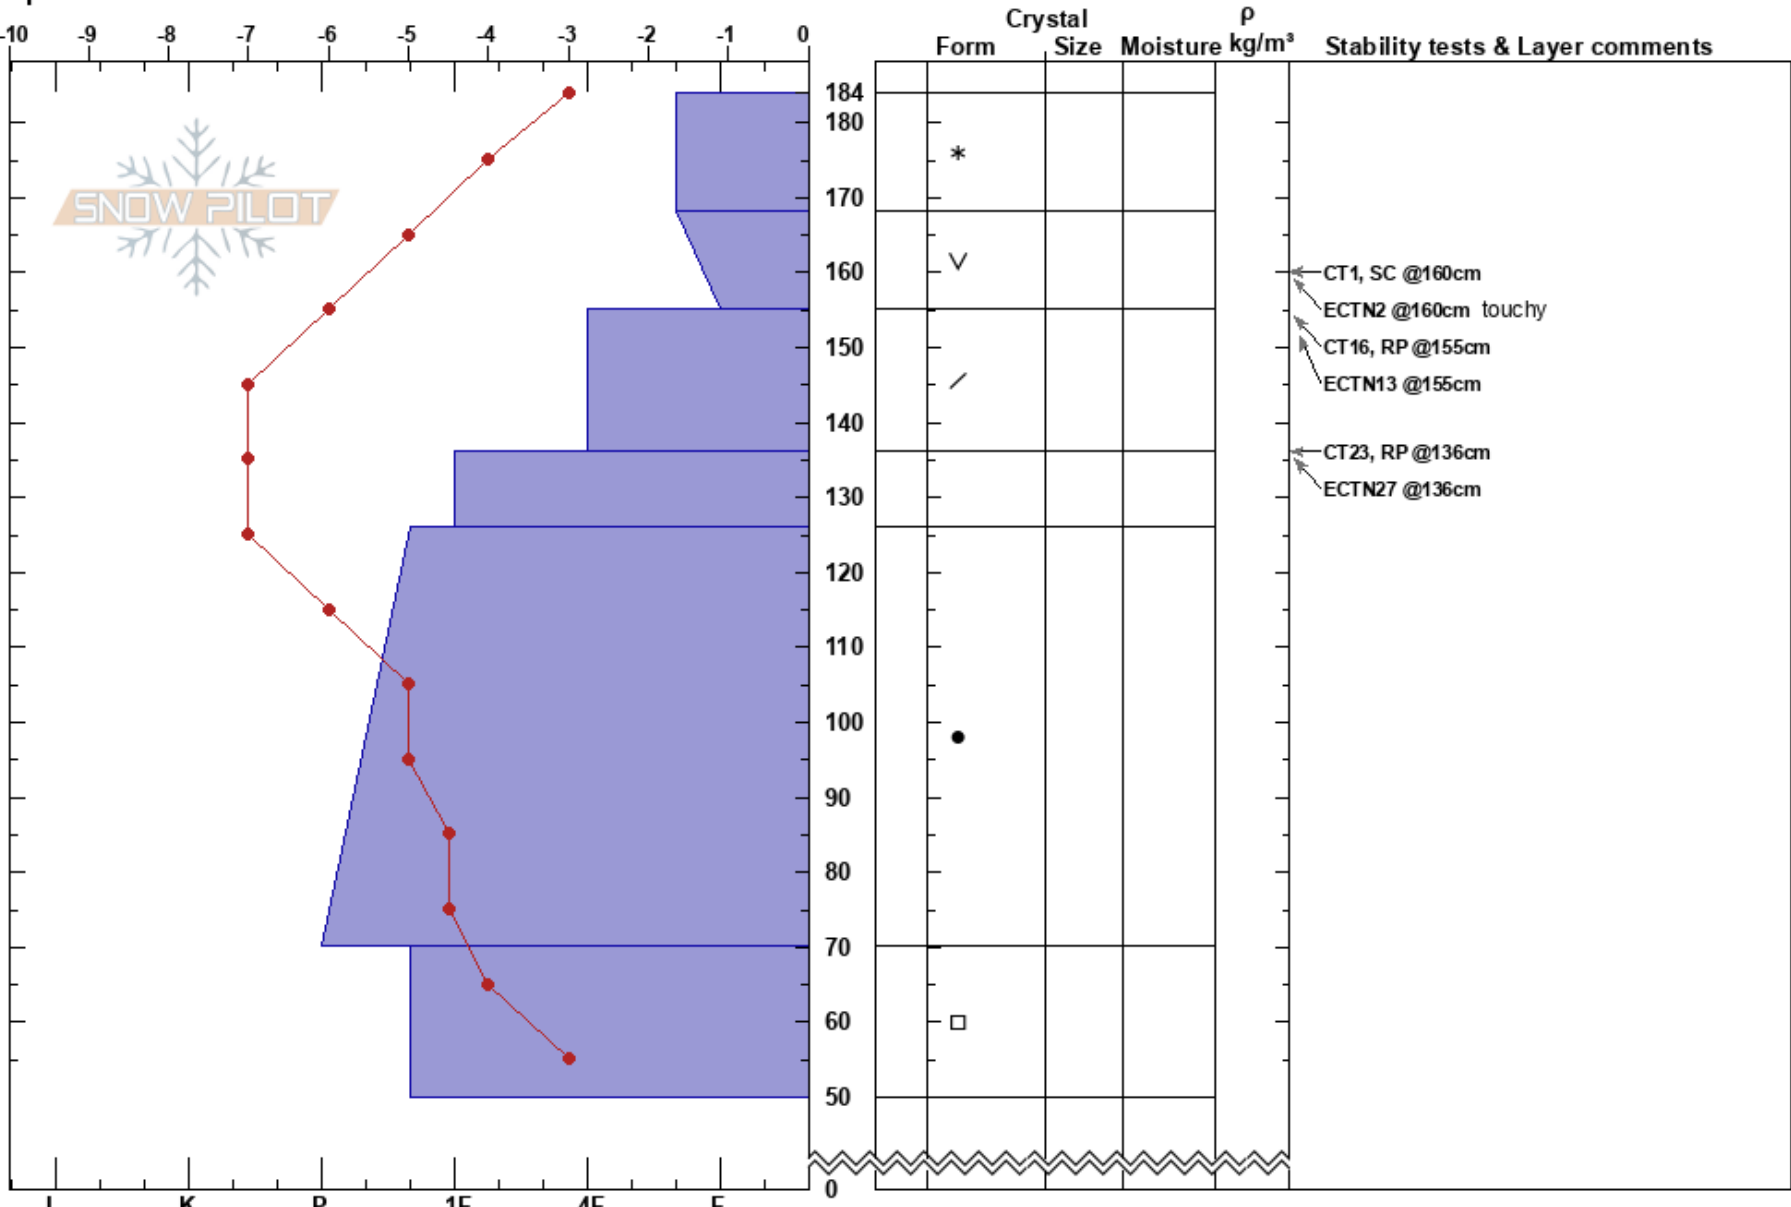

20210129LostTrailBC  
 Bitterroot  
 MT  
 Elevation: 8098 ft  
 Aspect: 45°  
 Specifics:

Geoff Fast  
 01/29/2021 - 2:00pm  
 Co-ord: 45.70321N, -113.97611W  
 Slope Angle: 30°  
 Wind Loading: no

Stability:  
 Air Temperature: -2°C  
 Sky Cover: OVC  
 Precipitation: S2  
 Wind: N Light Breeze

HS: 184  
 PF: 32 168-155cm: Problematic layer  
 PS: 64

**Notes:** NE slope; 8000n Feet; 30cm new snow past 14hrs - Storm came in cold and somewhat calm last night so surface hoar was buried, then storm warmed and is collapsing on buried surface hoar 30cms down - upper warmer snow is continuing to consolidate. The rest of snowpack is strong, despite persistant weak layer that still exists deeper (>70cms) in snowpack.