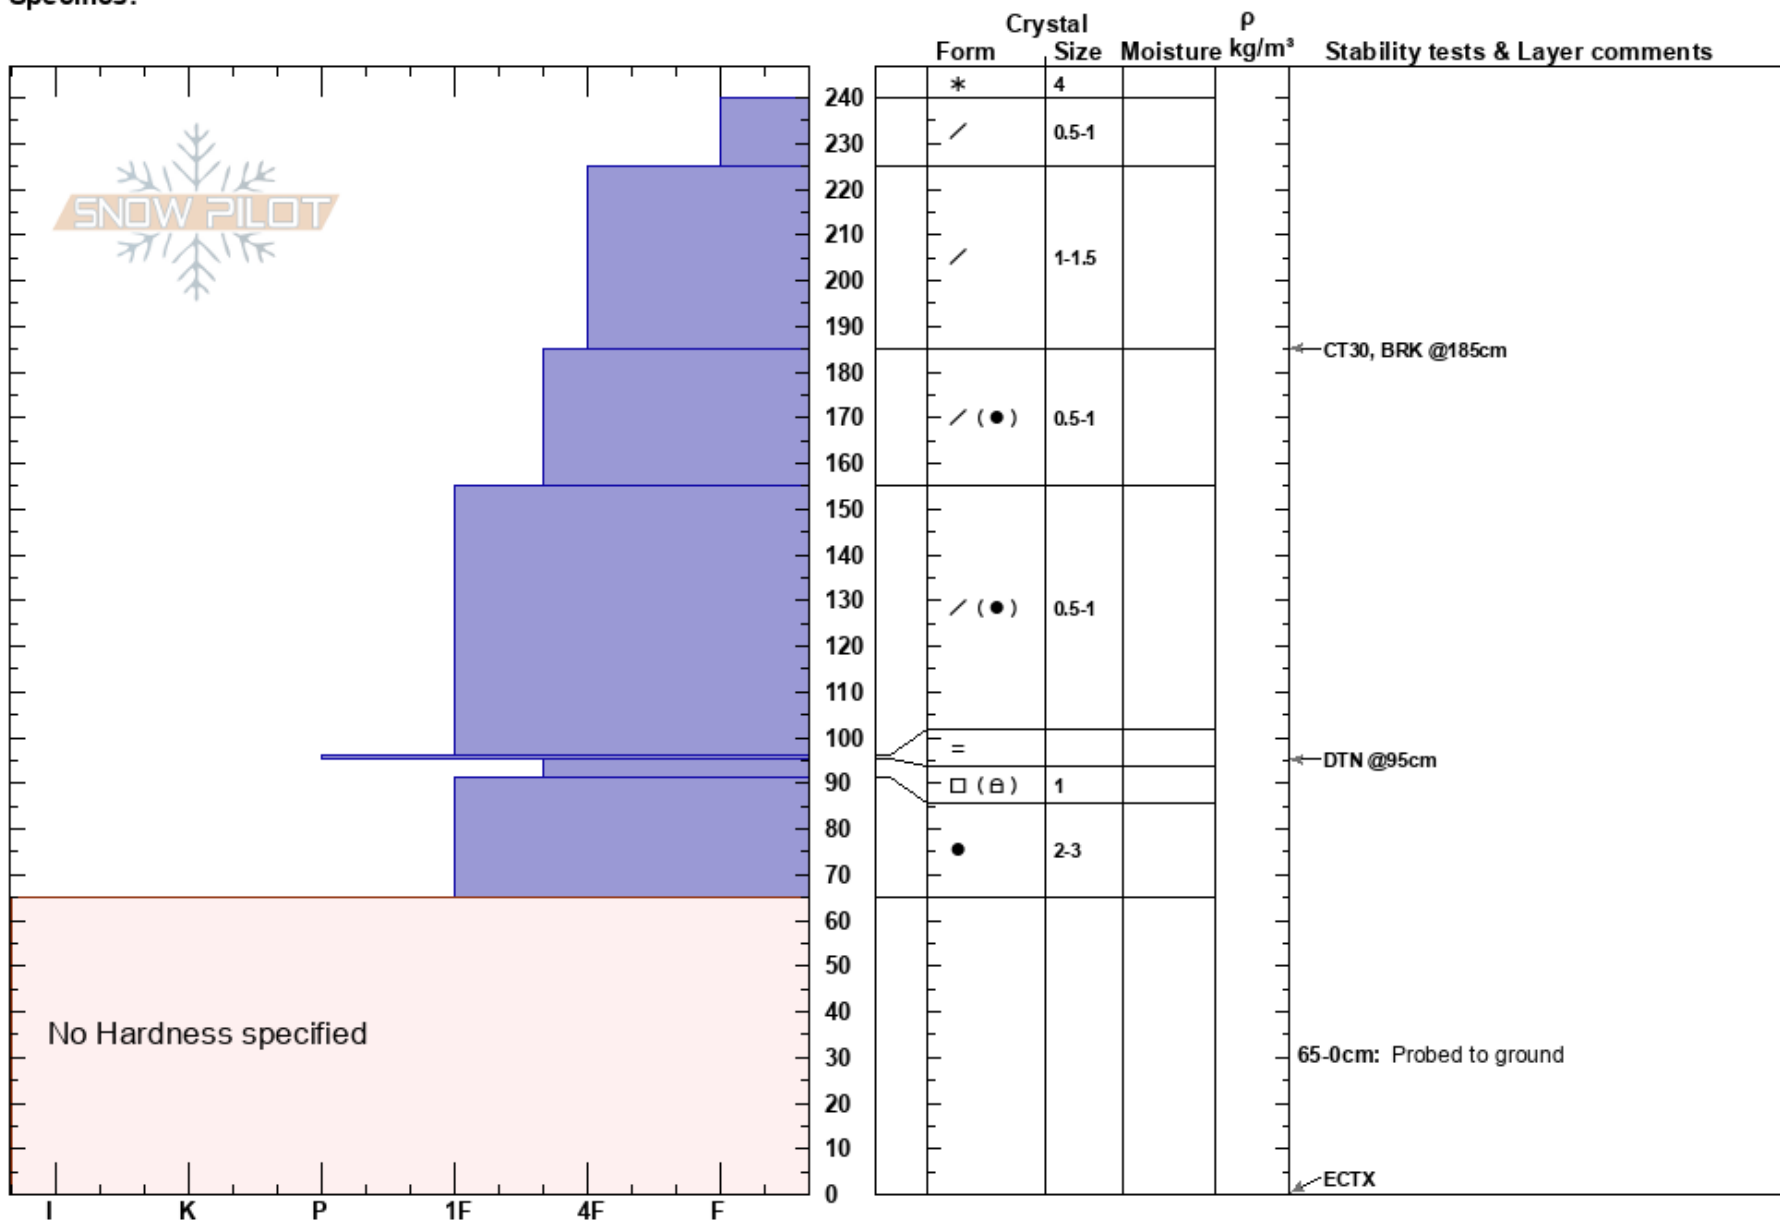

Incline Lake Peak
 Mount Rose
 NV
Elevation: 8940 ft
Aspect: 14°
Specifics:

Steve Reynaud
 01/29/2021 - 11:30am
Co-ord: 39.29862N, -119.94221W
Slope Angle: 22°
Wind Loading: yes

Stability: Good
Air Temperature:
Sky Cover: BKN
Precipitation: S-1
Wind: SW Light Breeze

HS:240
Layer Notes:
 65-0cm: Probed to ground

Notes: Snowpit dug in BTL terrain. No signs of the buried surface hoar layer and no weakness found on the near crust facets on the previous rain crust. Very little signs of instabilities found today. 3 day storm HST around 130cm, doubling our previous snowpack.