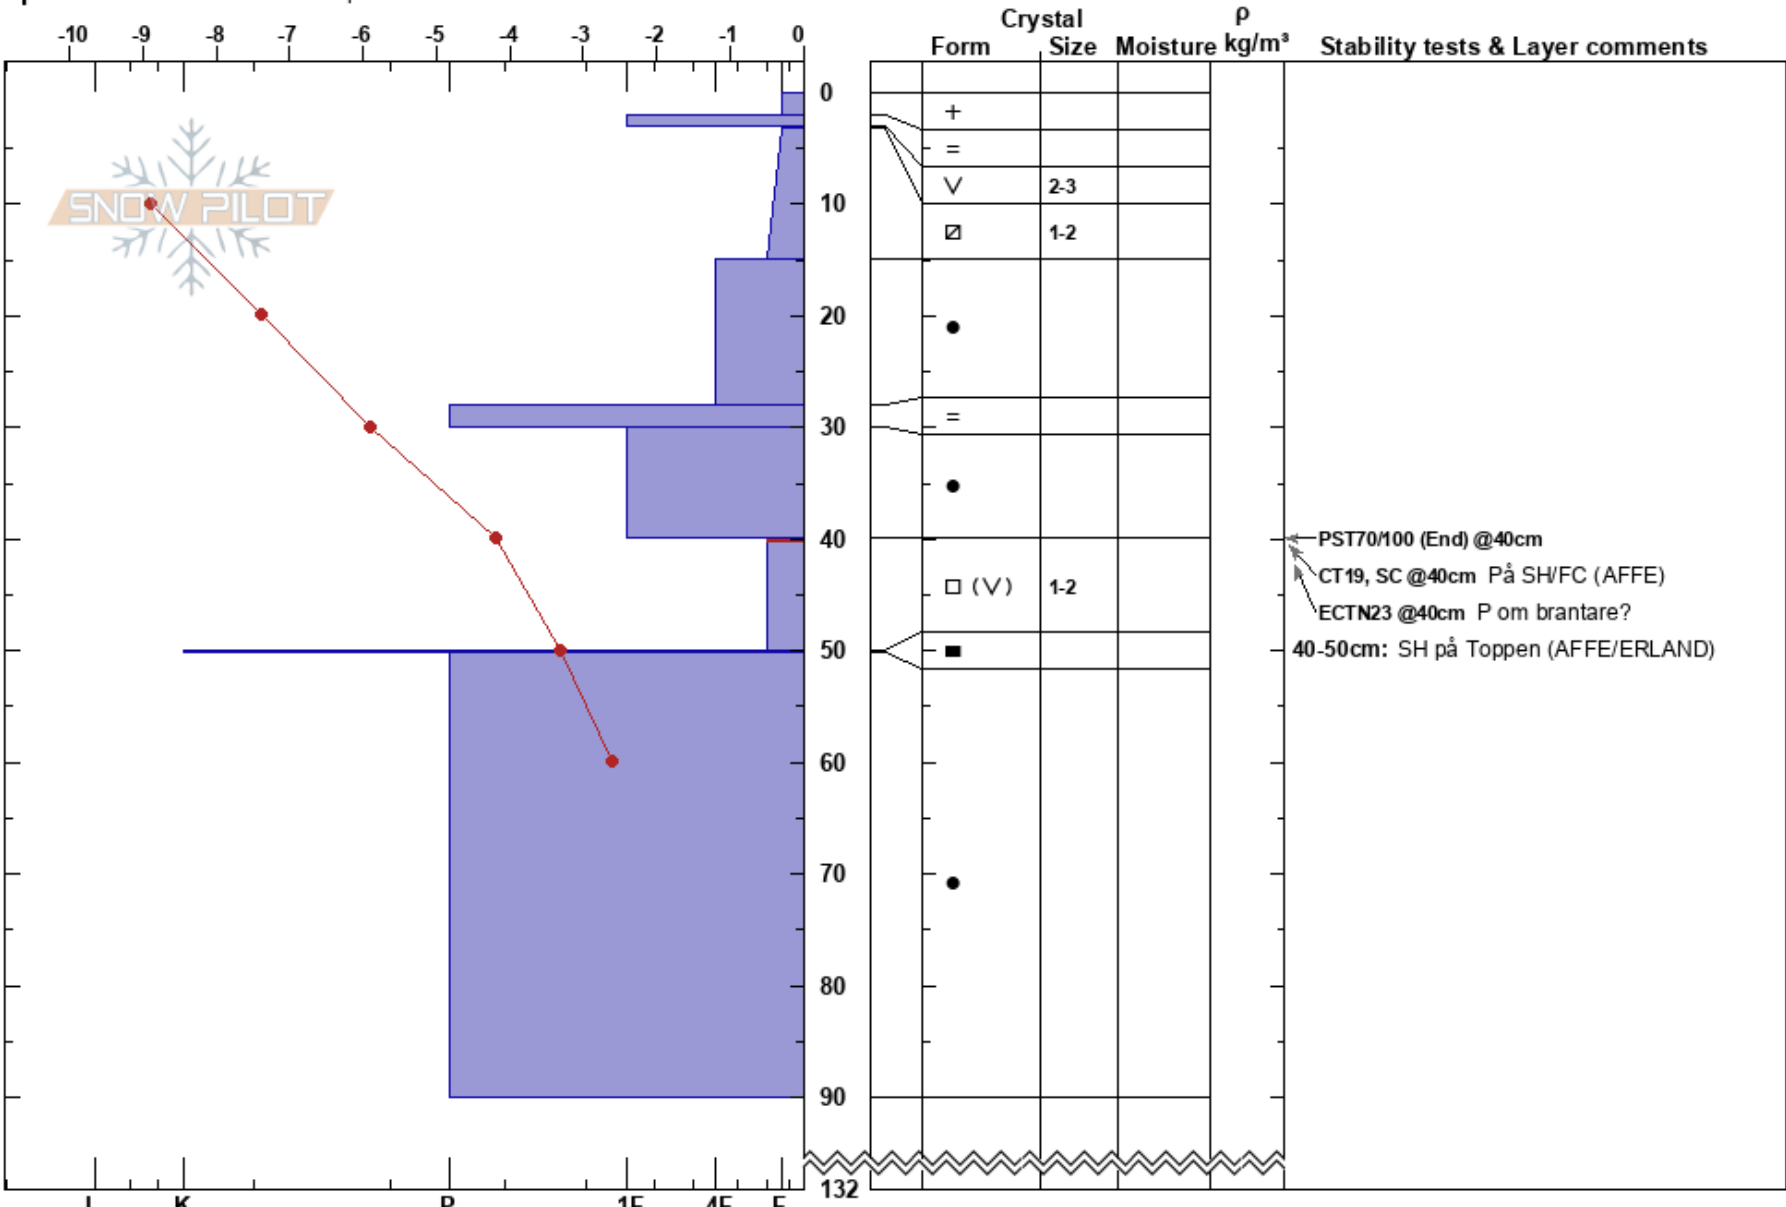

Husvålen
 Funäsfjällen
 Sweden
 Elevation: 909 m
 Aspect: E
 Specifics: We snowmobiled slope

John Wilcoxon
 28/01/2021 - 11:45
 Co-ord: 33V 392165E 6974306N
 Slope Angle: 19°
 Wind Loading: yes

Stability: Good
 Air Temperature: -9.6°C
 Sky Cover: FEW
 Precipitation: NO
 Wind: W Light Breeze

HS: 132
 Layer Notes:
 40-50cm: SH på Toppen (AFFE/ERLAND)
 40-50cm: Problematic layer

Notes: Bedöm drevsnöflak.
 Trumliknande ljud på ytan.