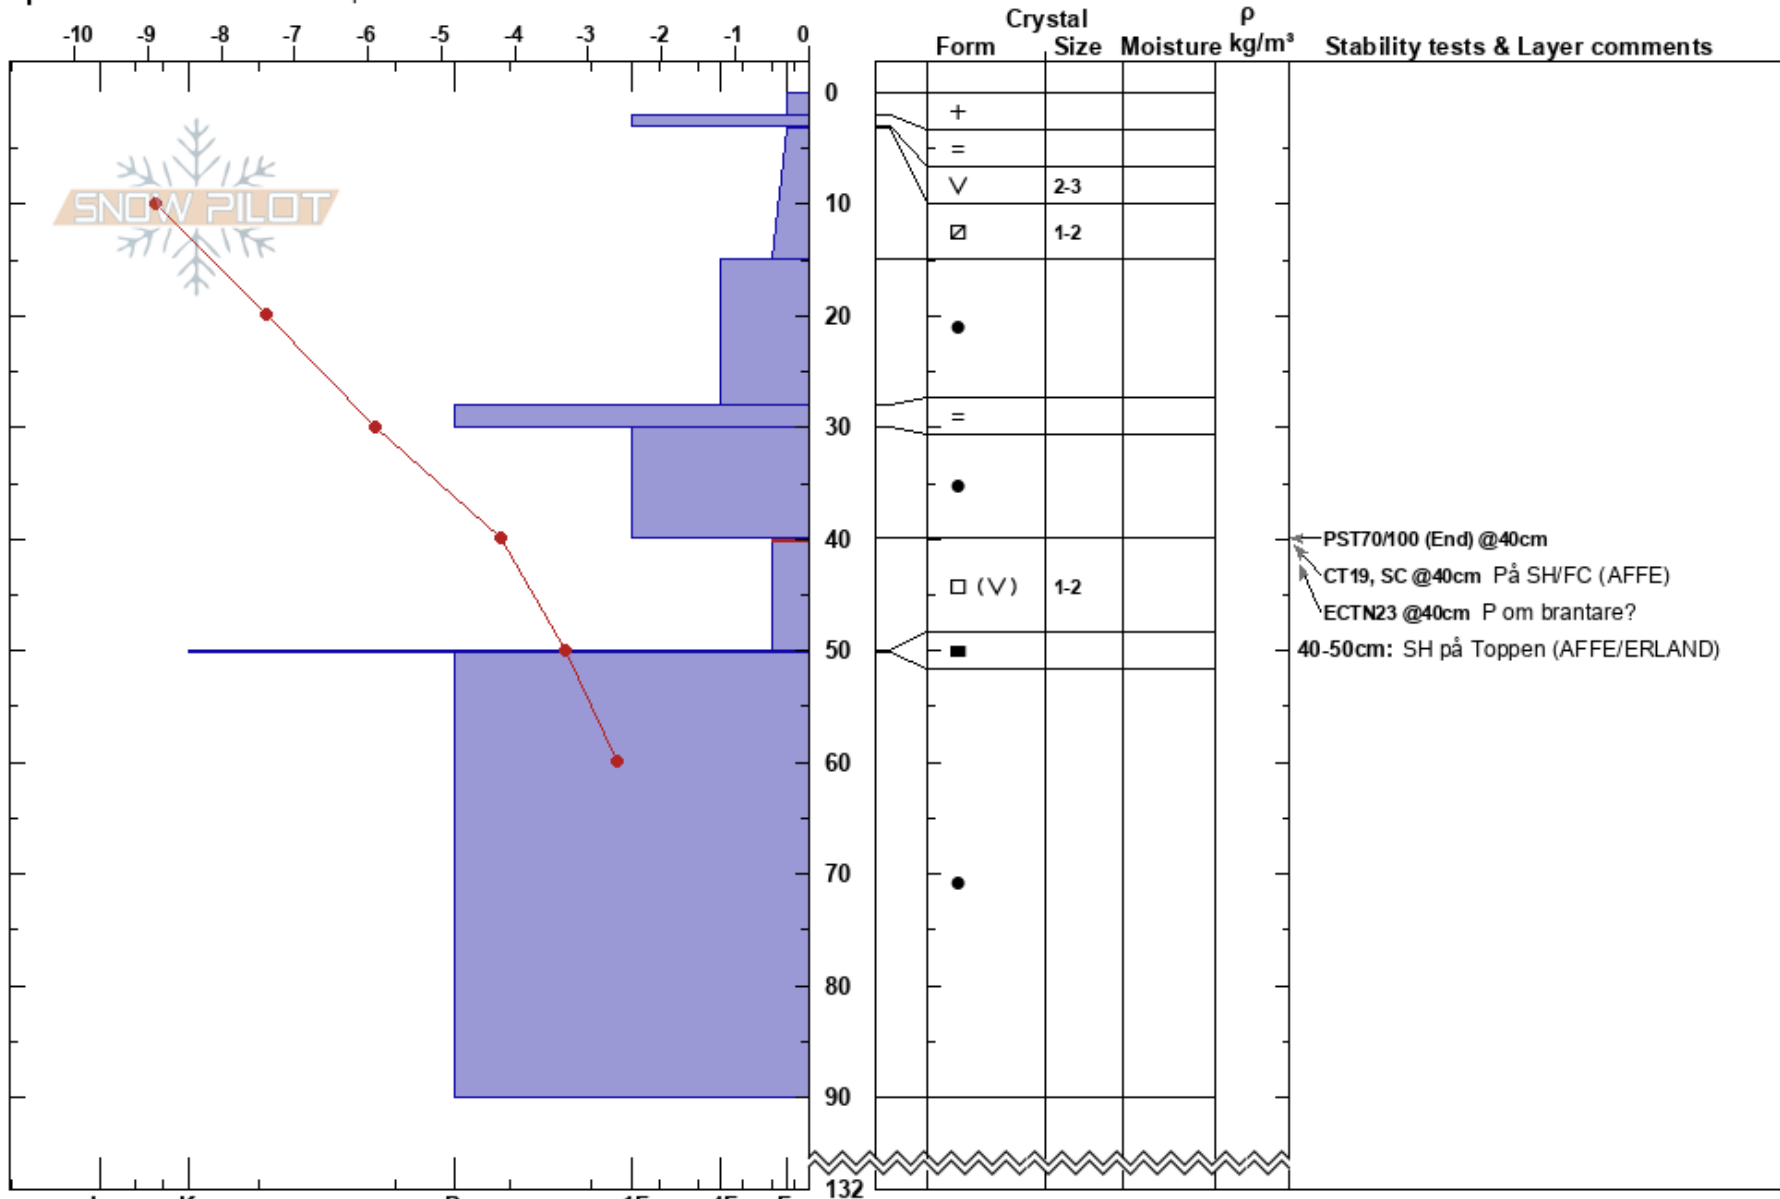

Husvålen  
 Funäsfjällen  
 Sweden  
 Elevation: 909 m  
 Aspect: E  
 Specifics: We snowmobiled slope

John Wilcoxon  
 28/01/2021 - 11:45  
 Co-ord: 33V 392165E 6974306N  
 Slope Angle: 19°  
 Wind Loading: yes

Stability: Good HS: 132  
 Air Temperature: -9.6°C PF: 20  
 Sky Cover: FEW  
 Precipitation: NO  
 Wind: W Light Breeze  
 Layer Notes:  
 40-50cm: SH på Toppen (AFFE/ERLAND)  
 40-50cm: Problematic layer

Notes: Bedöm drevsnöflak.  
 Trumliknande ljud på ytan.