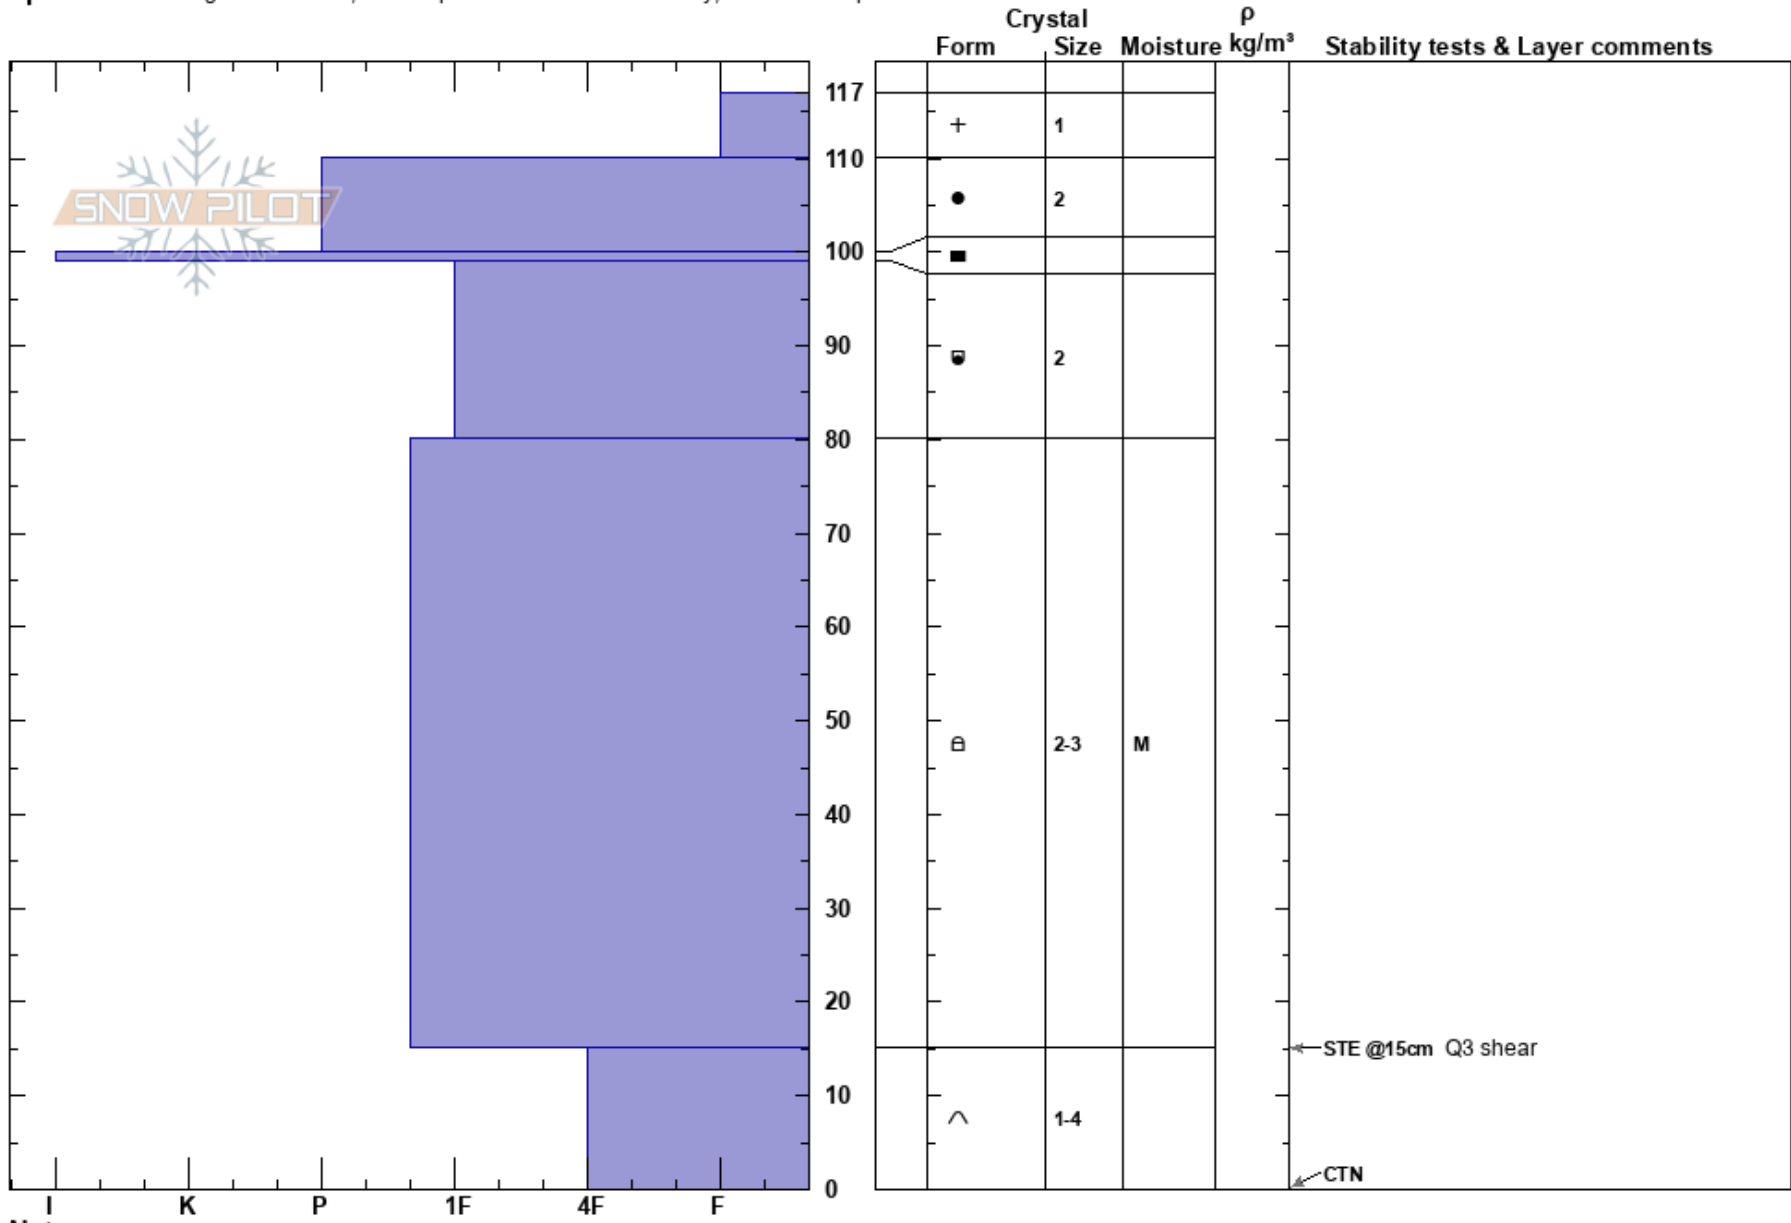

stubens
 San Juan Range
 CO
Elevation: 11500 ft
Aspect: NW

marc kloster
 04/27/2017 - 11:00am
Co-ord:
Slope Angle: 35°
Wind Loading: previous

Stability: Good
Air Temperature: 25°F
Sky Cover: BKN
Precipitation: NO
Wind: N Light Breeze

HS: 117
Layer Notes:
 15-0cm: Problematic layer

Specifics: Pit dug in a Ski Area; Pit is representative of backcountry; We skied slope

Notes: