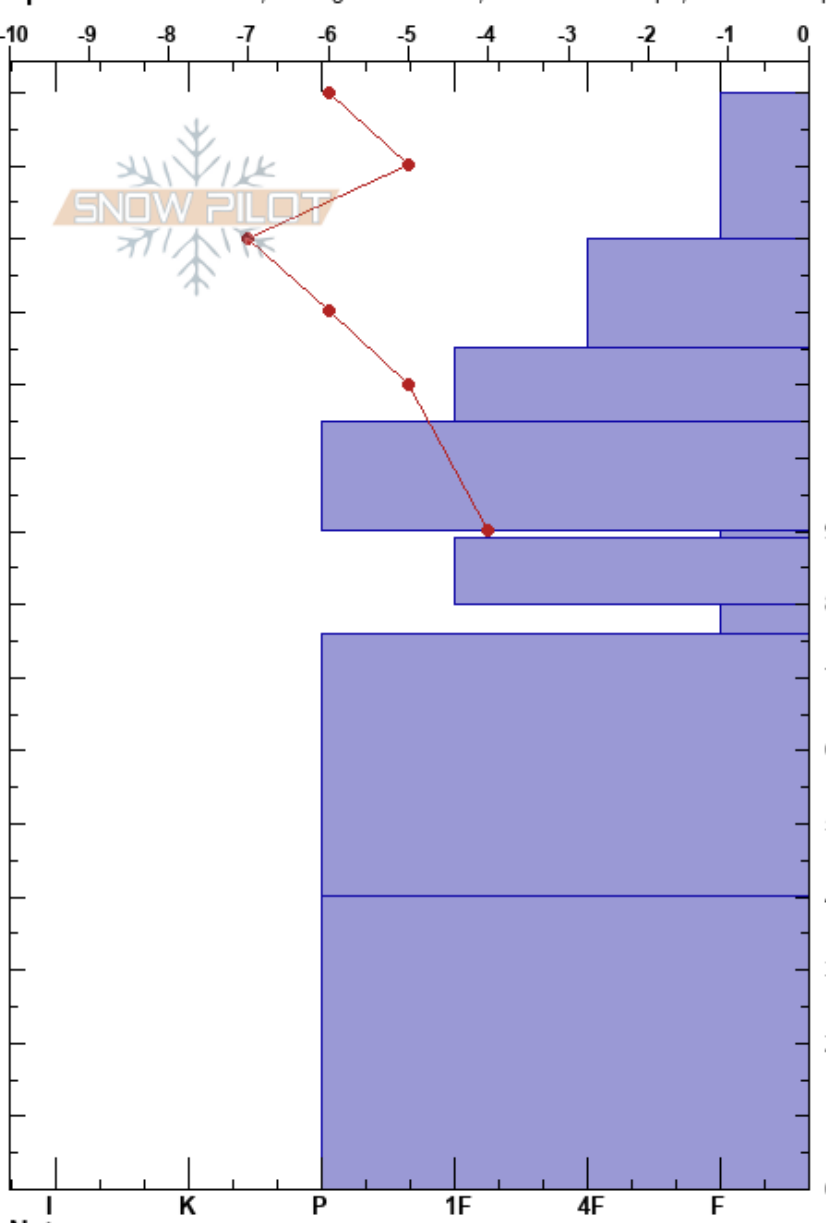

Lodge Trail Powder Mnt Anne Chase
 Wasatch Range 01/25/2021 - 2:30pm
 UT Co-ord: 41.28035N, -111.76344W
 Elevation: 4957 ft Slope Angle: 21°
 Aspect: NE Wind Loading:
Specifics: Practice Pit; Pit dug in a Ski Area; Ski tracks on slope; We skied slope

Stability: **HS:** 150 **Layer Notes:**
Air Temperature: -7°C **PF:** 87 130-115cm: Problematic layer
Sky Cover: BKN **PS:** 14
Precipitation: NO
Wind: SE Calm

Depth (cm)	Crystal		Moisture	ρ kg/m ³	Stability tests & Layer comments
	Form	Size			
150		0.3			
140	+	0.3			
130	/	2			
120		2			← ECTN23 @120cm
110	⊖	0.5			
100	□	0.5			
90	□	0.5			
90	□	0.5			
90	□	0.5			
80	□	3			
70					
60	•				← PST45/90 (End) @60cm CPST
50					
40					
30					
20		0.5			
10					
0					