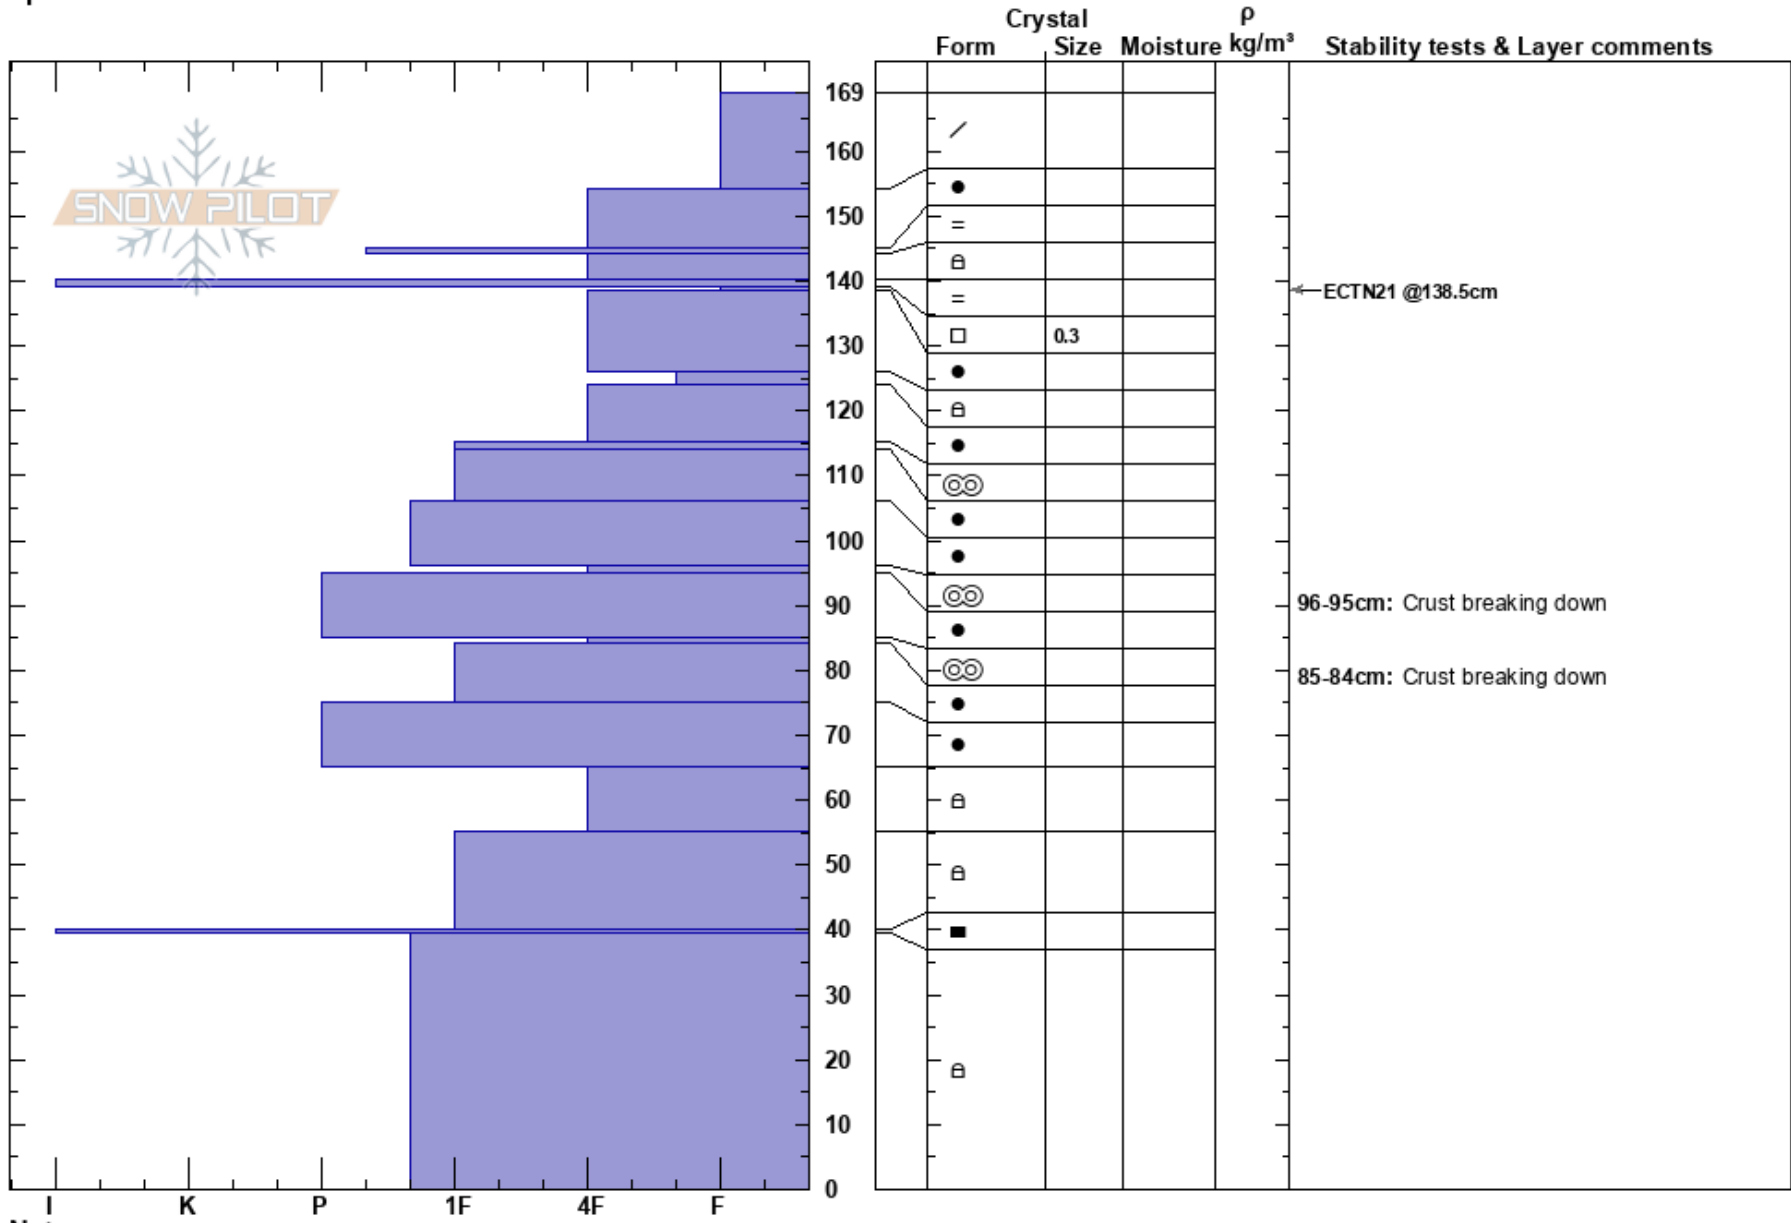

S Fork Spruce
 Bitterroot
 MT
 Elevation: 6950 ft
 Aspect: 99°
 Specifics:

Timothy Laroche
 01/25/2021 - 11:30am
 Co-ord: 46.58470N, -114.40262W
 Slope Angle: 25°
 Wind Loading: previous

Stability: Very Good
 Air Temperature: -8.5°C
 Sky Cover: FEW
 Precipitation: NO
 Wind: Calm

HS: 169
 PF: 20
 139-138.5cm: Problematic layer
 96-95cm: Crust breaking down
 85-84cm: Crust breaking down

Notes: