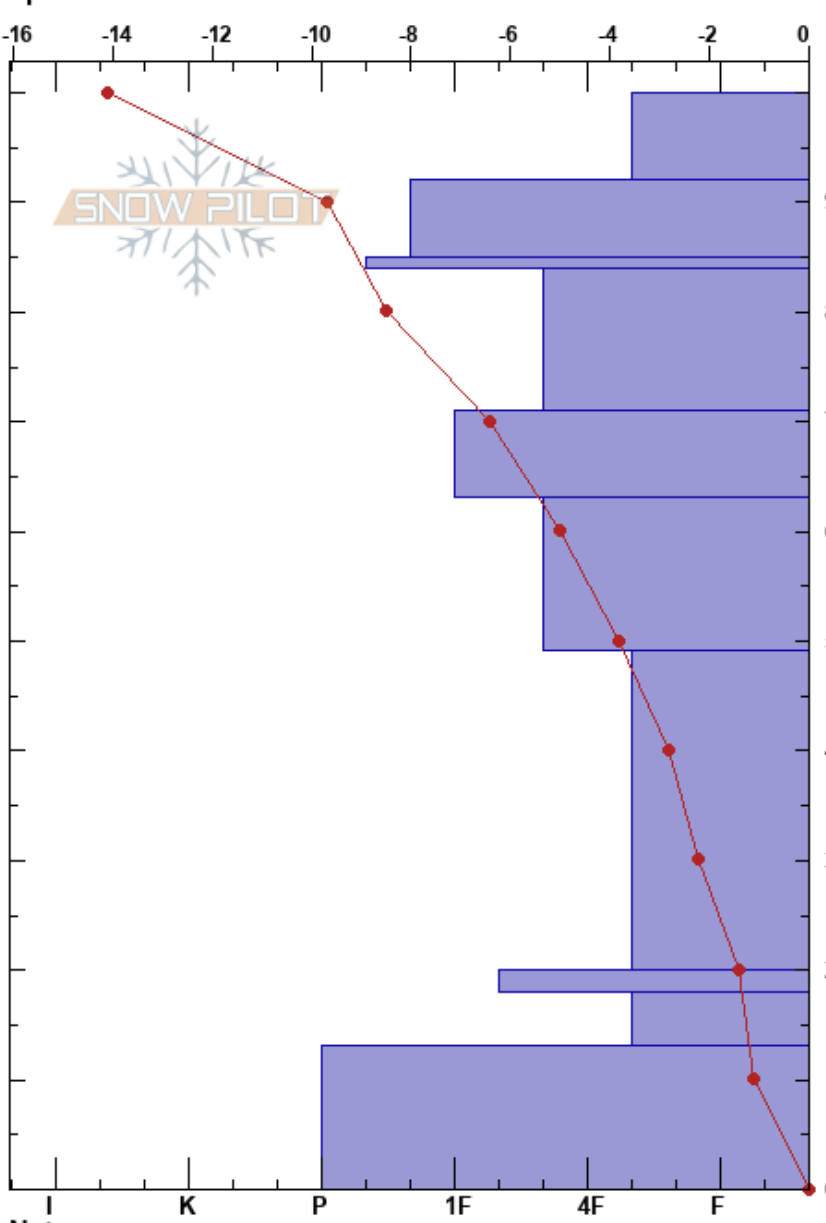

HGWX20210124
 Bridger Range
 MT
 Elevation: 7350 ft
 Aspect: E
 Specifics:

Zachary Miller
 01/24/2021 - 4:00pm
 Co-ord: 45.83611N, -110.93405W
 Slope Angle: 5°
 Wind Loading: previous

Stability: Fair
 Air Temperature: -9.3°C
 Sky Cover: BKN
 Precipitation: NO
 Wind: W Calm

HS: 100
 PF: 20
 20-18cm: decomposing
 18-13cm: some cups
 18-13cm: Problematic layer

Form	Crystal Size	Moisture	ρ kg/m ³	Stability tests & Layer comments
/	0.3			
/	0.3	D	168	
∅	0.5	D	244	
-		D		
⊖	0.5-1	D	320	←ECTN17 @76cm not planar
				←ECTN19 @71cm
•	0.3	D	304	
⊖	0.5	D	308	
			288	
□ (⊖)	1-2	D	300	
			304	
⊙ (□)	3	D	320	←ECTP28 @18cm DH btw crusts
^	3-4	D		20-18cm: decomposing
				18-13cm: some cups
□		D	348	