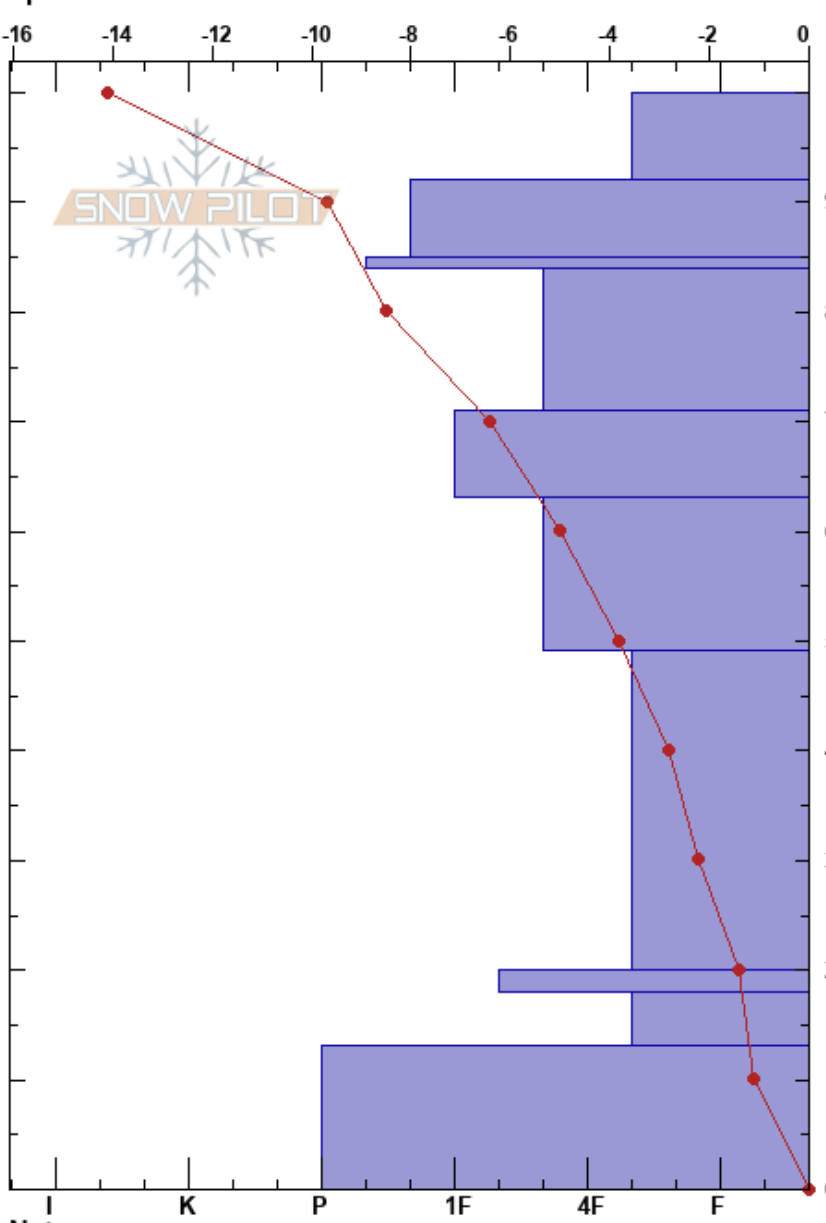

HGWX20210124
 Bridger Range
 MT
 Elevation: 7350 ft
 Aspect: E
 Specifics:

Zachary Miller
 01/24/2021 - 4:00pm
 Co-ord: 45.83611N, -110.93405W
 Slope Angle: 5°
 Wind Loading: previous

Stability: Fair
 Air Temperature: -9.3°C
 Sky Cover: BKN
 Precipitation: NO
 Wind: W Calm

HS: 100
 PF: 20
 20-18cm: decomposing
 18-13cm: some cups
 18-13cm: Problematic layer

Elev (cm)	Crystal		Moisture	ρ kg/m ³	Stability tests & Layer comments
	Form	Size			
100	/	0.3		168	
90	/	0.3	D	244	
85	∅	0.5	D	244	
80	-		D	320	
75	⊖	0.5-1	D	320	←ECTN17 @76cm not planar
70				304	←ECTN19 @71cm
65	•	0.3	D	304	
60	⊖	0.5	D	308	
50				288	
40				300	
35	□ (⊖)	1-2	D	304	
30				304	
25	⊙ (□)	3	D	320	←ECTP28 @18cm DH btw crusts
20	^	3-4	D	320	20-18cm: decomposing
15	□		D	348	18-13cm: some cups
10				348	
0					