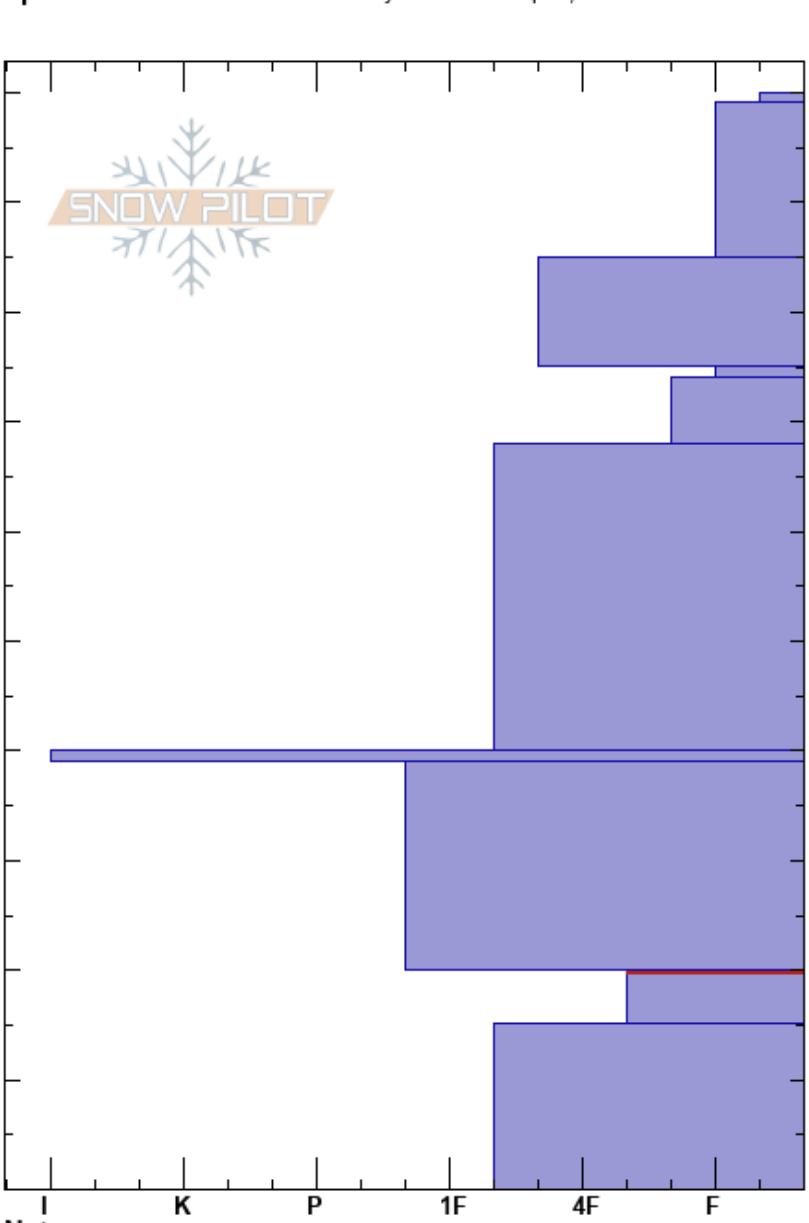

Lionshead Ridge- Marge
 Lionhead Range
 MT
 Elevation: 9017 ft
 Aspect: NE
 Specifics: Recent avalanche activity on similar slopes; Recent avalanche activity on different slopes

Zach Keskinen
 01/23/2021 - 12:30pm
 Co-ord: 44.71669N, -111.31901W
 Slope Angle: 29°
 Wind Loading: previous

Stability:
 Air Temperature: -6°C
 Sky Cover: CLR
 Precipitation: NO
 Wind: SE Light Breeze

HS: 100
 PF: 50
 20-15cm: Problematic layer

Crystal Form	Crystal Size	Moisture	ρ kg/m ³	Stability tests & Layer comments
+		D		
/		D		
/		D		
∨		D		ECTN14 @74cm
□	1-2	D		ECTN15 @74cm
•	1	D		
■		D		
•		D		
∧	2-3	D		ECTP27 @20cm
		D		ECTP24 @20cm
□	2	D		PST24/100 (End) @20cm