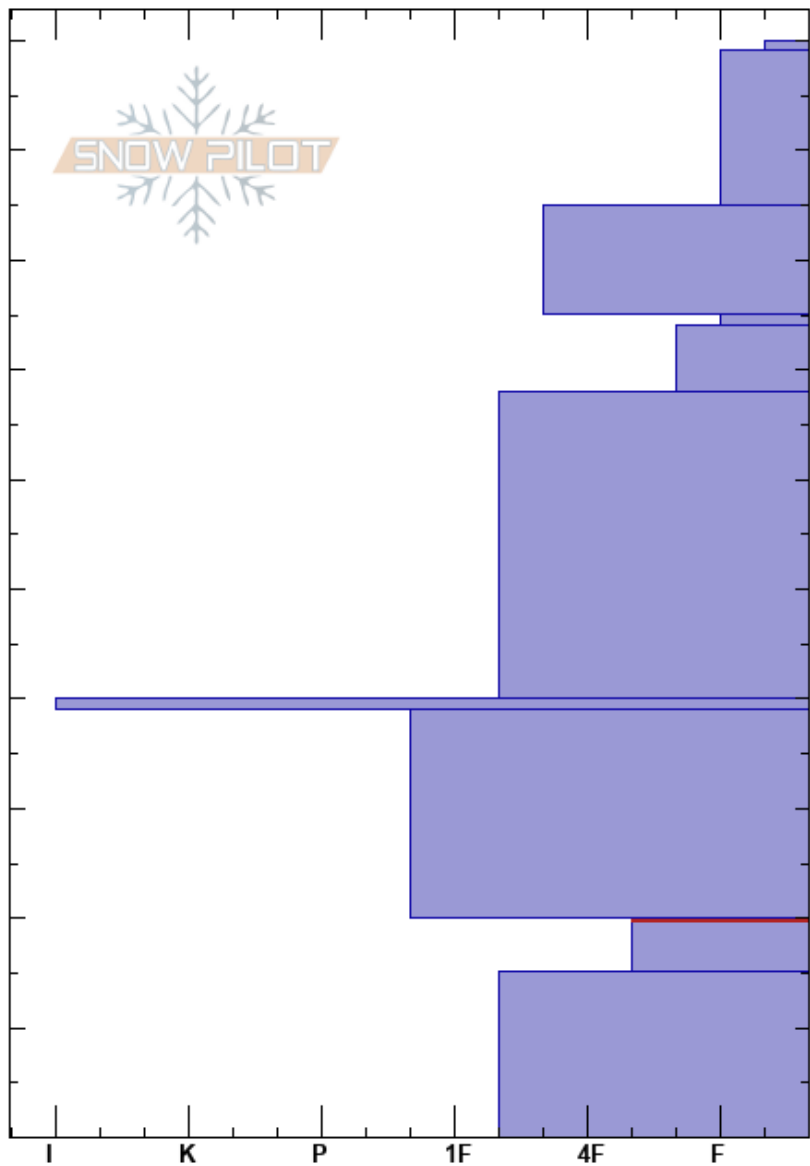

Lionshead Ridge- Marge  
 Lionhead Range  
 MT  
 Elevation: 9017 ft  
 Aspect: NE  
 Specifics: Recent avalanche activity on similar slopes; Recent avalanche activity on different slopes

Zach Keskinen  
 01/23/2021 - 12:30pm  
 Co-ord: 44.71669N, -111.31901W  
 Slope Angle: 29°  
 Wind Loading: previous

Stability:  
 Air Temperature: -6°C  
 Sky Cover: CLR  
 Precipitation: NO  
 Wind: SE Light Breeze  
 HS: 100  
 PF: 50  
 20-15cm: Problematic layer

Depth (cm)	Crystal		Moisture	$\rho$ kg/m <sup>3</sup>	Stability tests & Layer comments
	Form	Size			
100	+		D		
90	/		D		
80	/		D		
75	V		D		← ECTN14 @74cm
70	□	1-2	D		← ECTN15 @74cm
60					
50	•	1	D		
40	■		D		
30	•		D		
20	^	2-3	D		← ECTP27 @20cm ← ECTP24 @20cm ← PST24/100 (End) @20cm
10	□	2	D		
0					