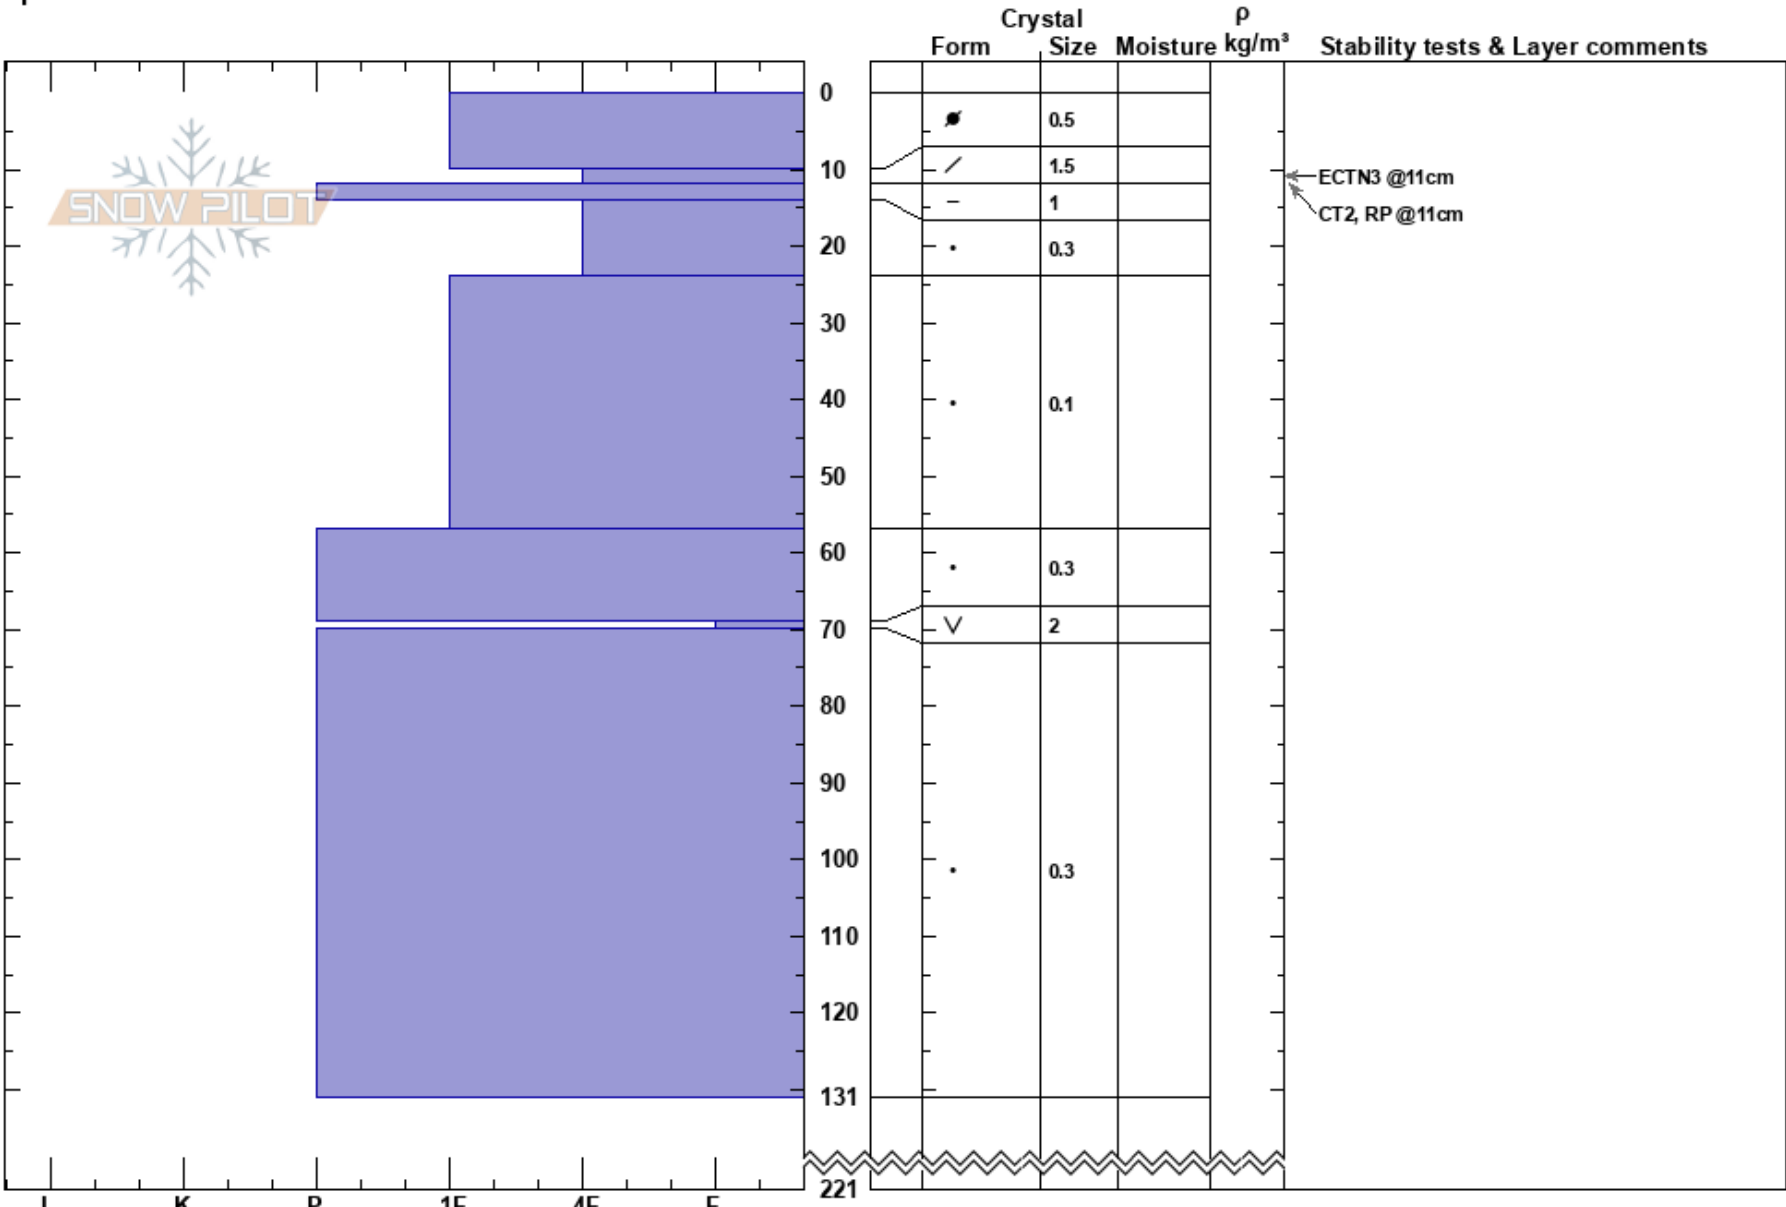

Tincan Trees
 Kenai Mountains
 AK
 Elevation: 2250 ft
 Aspect: SE
 Specifics:

Cory Schmidt
 03/03/2017 - 11:30am
 Co-ord: 60.80352N, -149.12979W
 Slope Angle: 25°
 Wind Loading:

Stability:
 Air Temperature: -12°C
 Sky Cover: CLR
 Precipitation: NO
 Wind: W Light Breeze

HS:221
 PS: 10 12-14cm: Problematic layer

Layer Notes:

Notes: