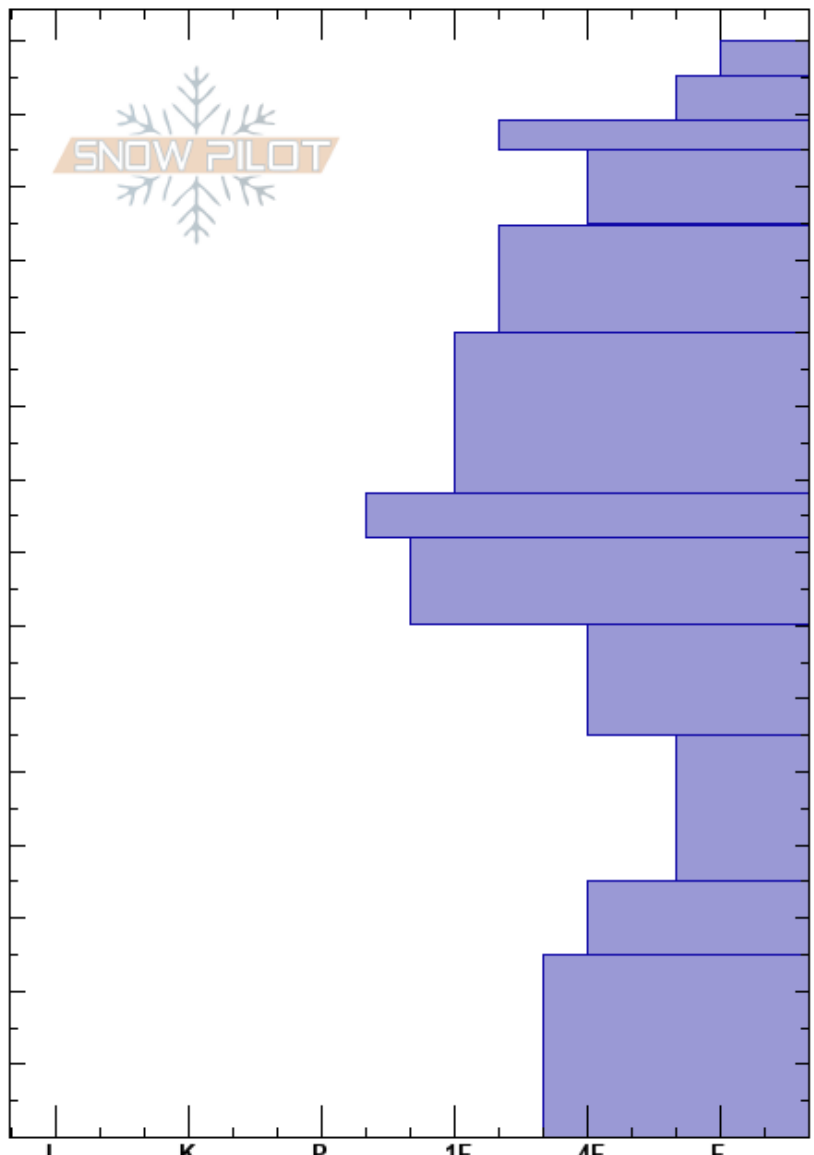

South Fk Muddy Creek  
 Madison Range-N  
 MT  
 Elevation: 9400 ft  
 Aspect: 40°

Alex Marienthal  
 01/21/2021 - 11:00am  
 Co-ord: 45.18660N, -111.45838W  
 Slope Angle: 33°  
 Wind Loading: previous

Stability: Poor  
 Air Temperature:  
 Sky Cover: OVC  
 Precipitation: S-1  
 Wind: Calm  
 HS: 150  
 PF: 100 55-35cm: Problematic layer

Specifics: Recent avalanche activity on similar slopes; Recent avalanche activity on different slopes; Snowmobile tracks on slope

| Crystal Form | Size | Moisture | ρ kg/m³ | Stability tests & Layer comments |
|--------------|------|----------|---------|----------------------------------|
| + (X)        | (3)  |          |         |                                  |
|              |      |          |         |                                  |
| V            | 4-8  |          |         | ←ECTN14 @125cm                   |
|              |      |          |         |                                  |
| □            | 2    |          |         | ←ECTP14 @55cm                    |
| ^            | 6-8  |          |         |                                  |
| ^            | 4-8  |          |         |                                  |
| ⊙(^)         |      |          |         |                                  |